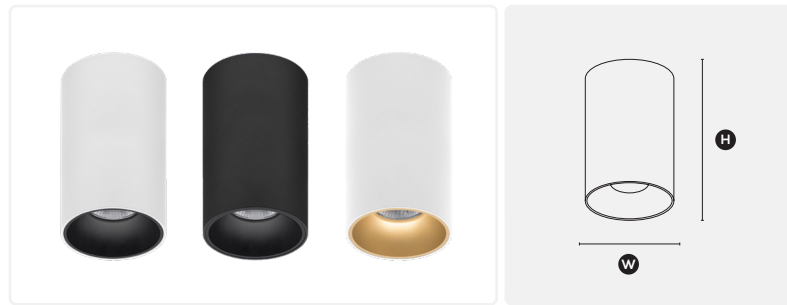

# CORE G3

The Core ceiling light simultaneously creates a stylish feature whilst also providing sufficient task lighting. The silhouette is modern yet timeless and serves as a decorative alternative to your standard downlight. Ideal for areas with limited ceiling space.

**DIMENSIONS**      W Ø95mm    H 150mm