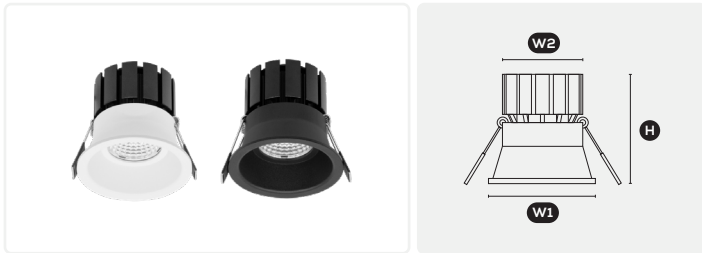

# EDGE XM

The EDGE XM packs a powerful punch! Providing intense illumination with very little energy. Featuring a low-height heatsink.

- Precision reflector with clear lens – For better light distribution.
- Specially designed low-height heat sink – For cramped ceiling spaces.
- Deep set lamp position – For visual comfort and glare reduction.
- Side facing cable output – For spaces that require a tighter fit.
- >55,000hrs L90B10 Lifetime.

**DIMENSIONS** W1 Ø86 mm W2 Ø62 mm H 78 mm  
**CUT-OUT** Ø76mm