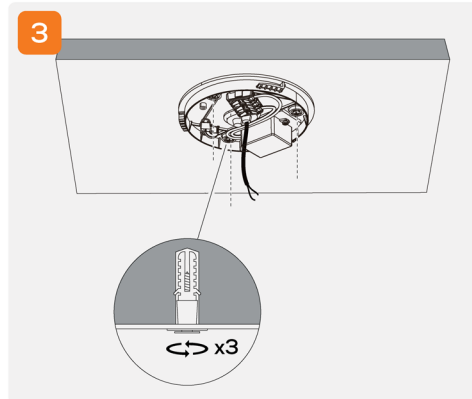

⚠ CAUTION Light Fitting Must Be Installed By A Licensed Electrician

Please ensure to read instructions correctly for the installation of the fitting provided. Failure to do so will result in a void of warranty and compromises the safety of luminaire.

Installation Instructions

Wood Installation

Concrete Installation

Conduit

Installation Instructions
Continued On Next Page →

LED	5W, 240V	Warranty	5 Years	CRI	90+
Category	Wall	Material	Aluminium, Glass, PMMA	IP Rating	65