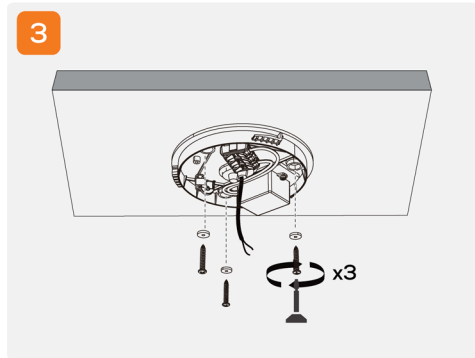

⚠ CAUTION Light Fitting Must Be Installed By A Licensed Electrician

Please ensure to read instructions correctly for the installation of the fitting provided. Failure to do so will result in a void of warranty and compromises the safety of luminaire.

Installation Instructions

Wood Installation

Concrete Installation

Conduit

Installation Instructions
Continued On Next Page →

LED	5W, 240V	Warranty	5 Years	CRI	90+
Category	Wall	Material	Aluminium, Glass, PMMA	IP Rating	65