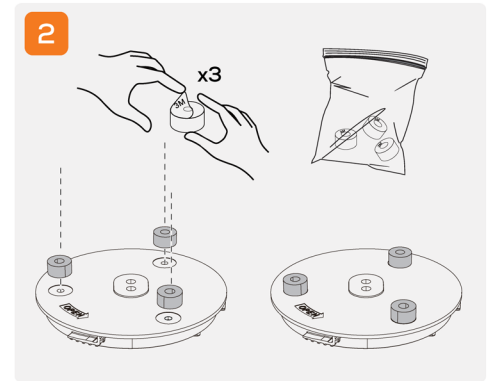

Installation Instructions

Wood Installation

Concrete Installation

Conduit

Installation Instructions
Continued On Next Page →

LED	5W, 240V	Warranty	5 Years	CRI	90+
Category	Wall	Material	Aluminium, Glass, PMMA	IP Rating	65