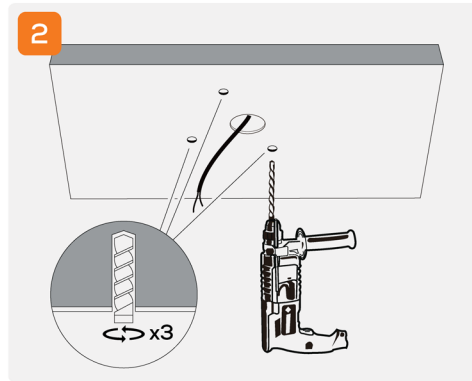

Concrete Installation