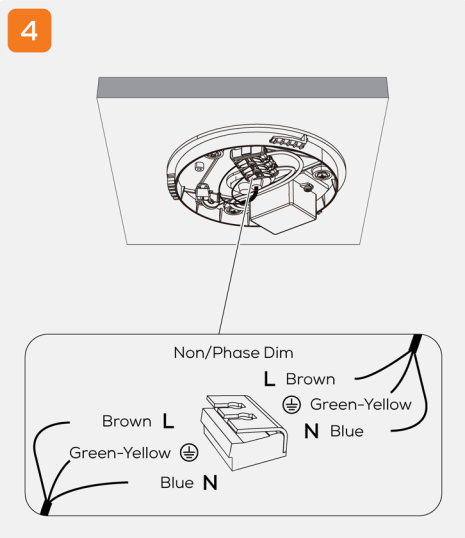

Installation Instructions