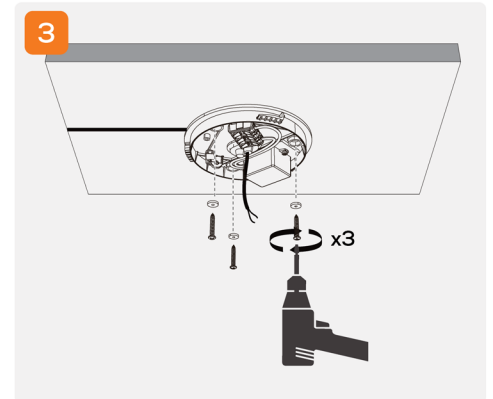

⚠ CAUTION Light Fitting Must Be Installed By A Licensed Electrician

Please ensure to read instructions correctly for the installation of the fitting provided. Failure to do so will result in a void of warranty and compromises the safety of luminaire.

Installation Instructions

Wood Installation

Concrete Installation

Conduit

Installation Instructions
Continued On Next Page →

LED	5W, 240V	Warranty	5 Years	CRI	90+
Category	Wall	Material	Aluminium, Glass, PMMA	IP Rating	65