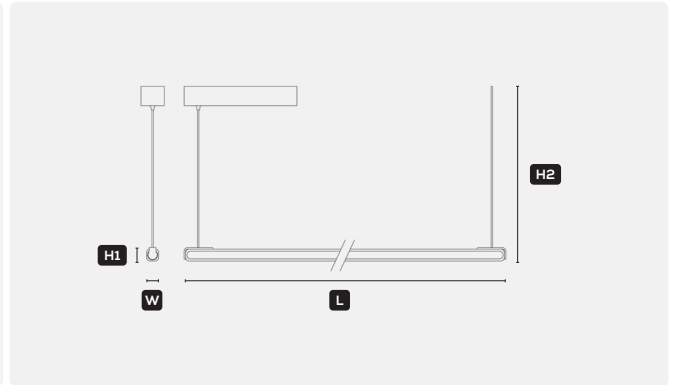

- Available in unique finishes; Champagne & Carbon.
- Deep-set LEDs matched with an array of baffles for reduced glare.
- Set the amount of light you need with Phase-Cut dimming.
- 3 Year Warranty.

DIMENSIONS L 1520mm W 25mm H1 27mm H2 2060m