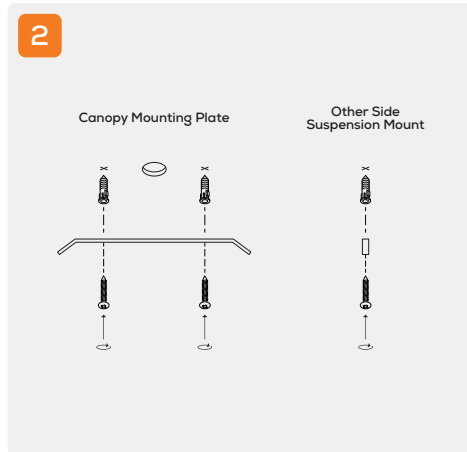

⚠ CAUTION Light Fitting Must Be Installed By A Licensed Electrician

Please ensure to read instructions correctly for the installation of the fitting provided. Failure to do so will result in a void of warranty and compromises the safety of luminaire.

Installation Instructions

Remove screws holding in the mounting plate on the canopy, and remove the mounting plate.

Drill mounting holes and opening for electrical. Mount the mounting plate and other sides suspension mount to the surface.

Connect power. Adjust suspension length with cord grip. Ensure you adjust suspension length on other side as well.

Mount the canopy to the mounting plate.

Cleaning Instructions

Use only a soft cloth to clean the lamp, dampened with a mild cleanser if needed. Do not use alcohol or other solvents.