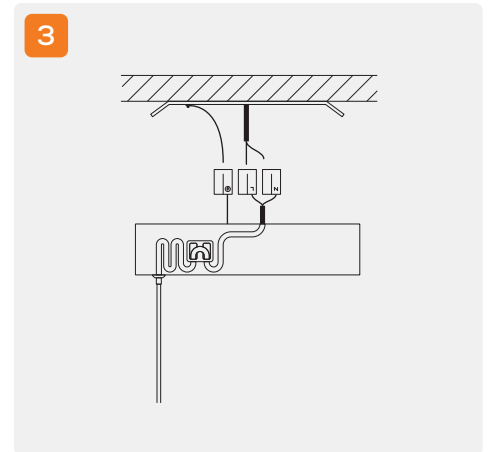

⚠ CAUTION Light Fitting Must Be Installed By A Licensed Electrician

Please ensure to read instructions correctly for the installation of the fitting provided. Failure to do so will result in a void of warranty and compromises the safety of luminaire.

FAZE are not liable for warranties when luminaire is damaged by incorrect installation. The installation of the luminaires must be in accordance with the national safety regulations.

Please refer to FAZE's General Terms & Conditions for more information concerning the installation and warranty of our products.

Installation Instructions

Remove screws holding in the mounting plate on the canopy, and remove the mounting plate.

Drill mounting holes and opening for electrical. Mount the mounting plate and other sides suspension mount to the surface.

Connect power. Adjust suspension length with cord grip. Ensure you adjust suspension length on other side as well.

Mount the canopy to the mounting plate.

Cleaning Instructions

Use only a soft cloth to clean the lamp, dampened with a mild cleanser if needed. Do not use alcohol or other solvents.