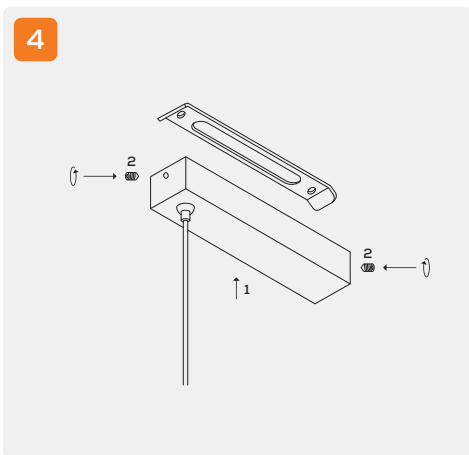

Installation Instructions

Remove screws holding in the mounting plate on the canopy, and remove the mounting plate.

Drill mounting holes and opening for electrical. Mount the mounting plate and other sides suspension mount to the surface.

Connect power. Adjust suspension length with cord grip. Ensure you adjust suspension length on other side as well.

Mount the canopy to the mounting plate.

Cleaning Instructions

Use only a soft cloth to clean the lamp, dampened with a mild cleanser if needed. Do not use alcohol or other solvents.