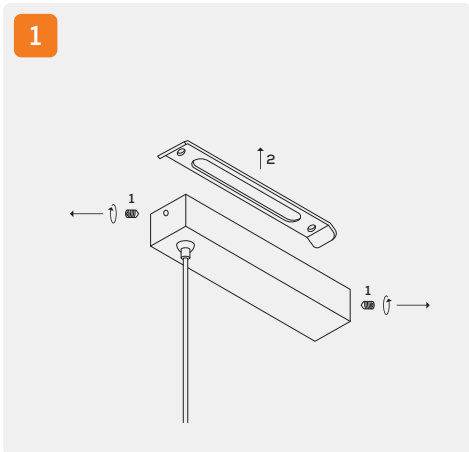

⚠ CAUTION Light Fitting Must Be Installed By A Licensed Electrician

Please ensure to read instructions correctly for the installation of the fitting provided. Failure to do so will result in a void of warranty and compromises the safety of luminaire.

Installation Instructions

Remove screws holding in the mounting plate on the canopy, and remove the mounting plate.

Drill mounting holes and opening for electrical. Mount the mounting plate and other sides suspension mount to the surface.

Connect power. Adjust suspension length with cord grip. Ensure you adjust suspension length on other side as well.

Mount the canopy to the mounting plate.

Cleaning Instructions

Use only a soft cloth to clean the lamp, dampened with a mild cleanser if needed. Do not use alcohol or other solvents.