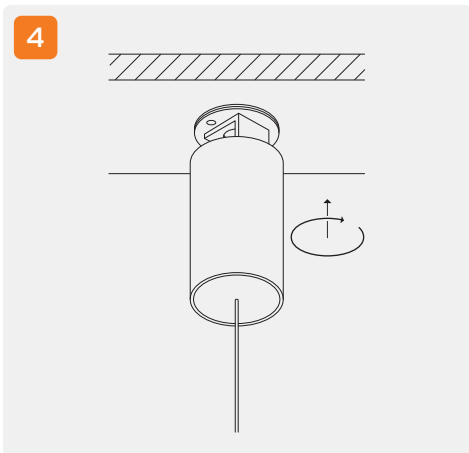

Installation Instructions

Remove the base from the canopy by twisting counter clockwise.

Drill mounting holes and opening for electrical, and mount canopy base to the ceiling.

Connect power and adjust suspension length with cord grip.

Slide the canopy up and screw clock-wise to mount to the canopy base.

Attach glass shade to the LED head. Screw base on clockwise to secure the glass shade.

Connect power to the LED head, then screw the stem clockwise to the base.