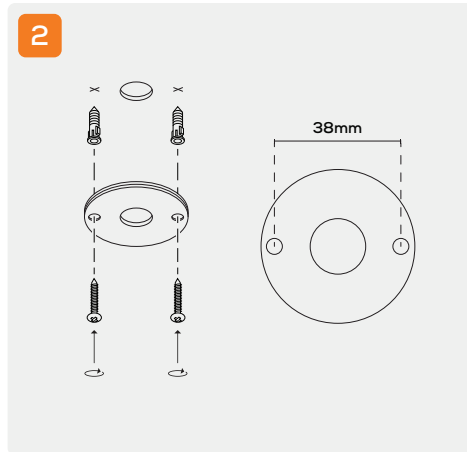

⚠ CAUTION Light Fitting Must Be Installed By A Licensed Electrician

Please ensure to read instructions correctly for the installation of the fitting provided. Failure to do so will result in a void of warranty and compromises the safety of luminaire.

Installation Instructions

Remove the base from the canopy by twisting counter clockwise.

Drill mounting holes and opening for electrical, and mount canopy base to the ceiling.

Connect power and adjust suspension length with cord grip.

Slide the canopy up and screw clock-wise to mount to the canopy base.

Attach glass shade to the LED head. Screw base on clockwise to secure the glass shade.

Connect power to the LED head, then screw the stem clockwise to the base.