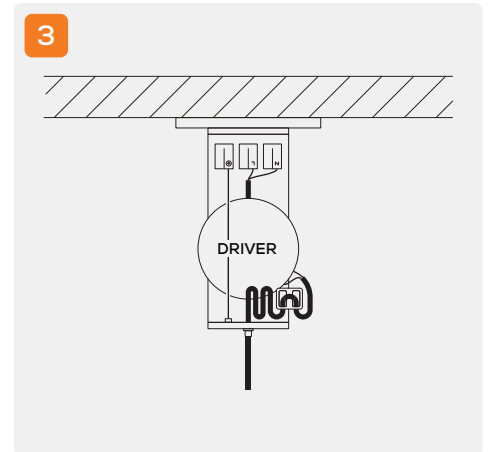

⚠ CAUTION Light Fitting Must Be Installed By A Licensed Electrician

Please ensure to read instructions correctly for the installation of the fitting provided. Failure to do so will result in a void of warranty and compromises the safety of luminaire.

Installation Instructions

Remove the base from the canopy by twisting counter clockwise.

Drill mounting holes and opening for electrical, and mount canopy base to the ceiling.

Connect power and adjust suspension length with cord grip.

Slide the canopy up and screw clock-wise to mount to the canopy base.

Attach glass shade to the LED head. Screw base on clockwise to secure the glass shade.

Connect power to the LED head, then screw the stem clockwise to the base.