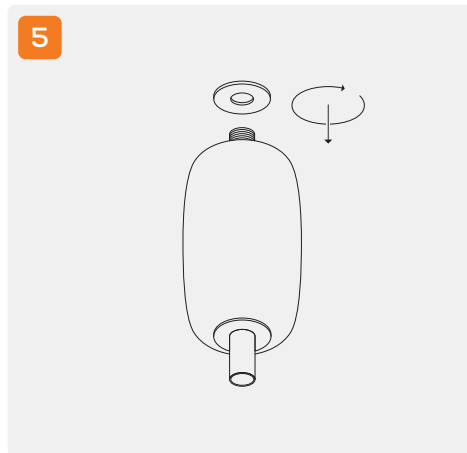

Installation Instructions

Remove the base from the canopy by twisting counter clockwise.

Drill mounting holes and opening for electrical, and mount canopy base to the ceiling.

Connect power and adjust suspension length with cord grip.

Slide the canopy up and screw clock-wise to mount to the canopy base.

Attach glass shade to the LED head. Screw base on clockwise to secure the glass shade.

Connect power to the LED head, then screw the stem clockwise to the base.