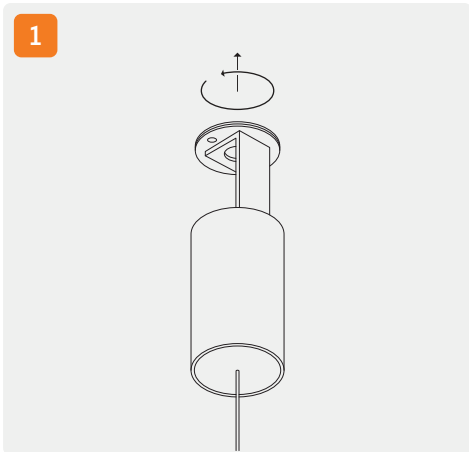

⚠ CAUTION Light Fitting Must Be Installed By A Licensed Electrician

Please ensure to read instructions correctly for the installation of the fitting provided. Failure to do so will result in a void of warranty and compromises the safety of luminaire.

Installation Instructions

Remove the base from the canopy by twisting counter clockwise.

Drill mounting holes and opening for electrical, and mount canopy base to the ceiling.

Connect power and adjust suspension length with cord grip.

Slide the canopy up and screw clock-wise to mount to the canopy base.

Attach glass shade to the LED head. Screw base on clockwise to secure the glass shade.

Connect power to the LED head, then screw the stem clockwise to the base.