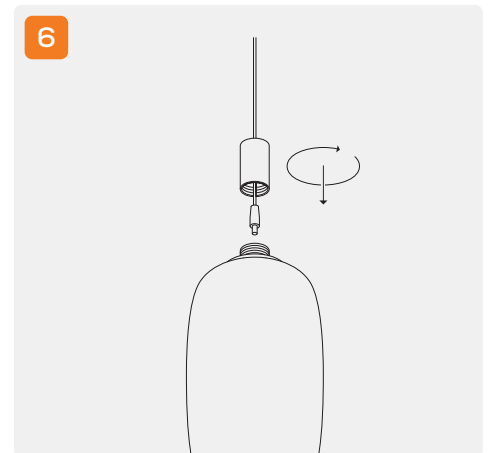

Installation Instructions

Remove the base from the canopy by twisting counter clockwise.

Drill mounting holes and opening for electrical, and mount canopy base to the ceiling.

Connect power and adjust suspension length with cord grip.

Slide the canopy up and screw clock-wise to mount to the canopy base.

Attach glass shade to the LED head. Screw base on clockwise to secure the glass shade.

Connect power to the LED head, then screw the stem clockwise to the base.