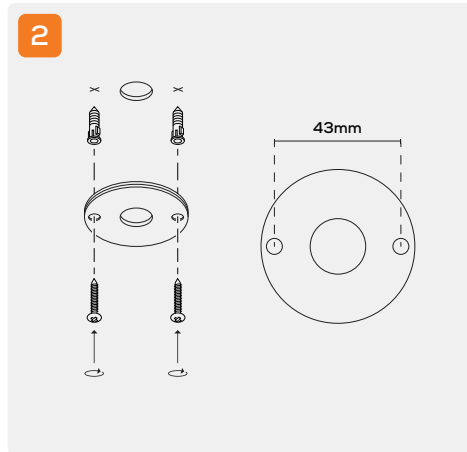

⚠ CAUTION Light Fitting Must Be Installed By A Licensed Electrician

Please ensure to read instructions correctly for the installation of the fitting provided. Failure to do so will result in a void of warranty and compromises the safety of luminaire.

Installation Instructions

Remove the base from the canopy by twisting counter clockwise.

Drill mounting holes and opening for electrical, and mount canopy base to the ceiling.

Connect power and adjust suspension length with cord grip.