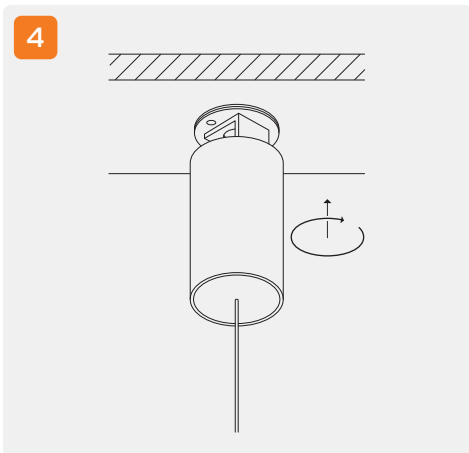

Installation Instructions

Remove the base from the canopy by twisting counter clockwise.

Drill mounting holes and opening for electrical, and mount canopy base to the ceiling.

Connect power and adjust suspension length with cord grip.

Slide the canopy up and screw clock-wise to mount to the canopy base.

Attach glass shade to the LED head.

Cleaning Instructions

Use only a soft cloth to clean the lamp, dampened with a mild cleanser if needed. Do not use alcohol or other solvents.