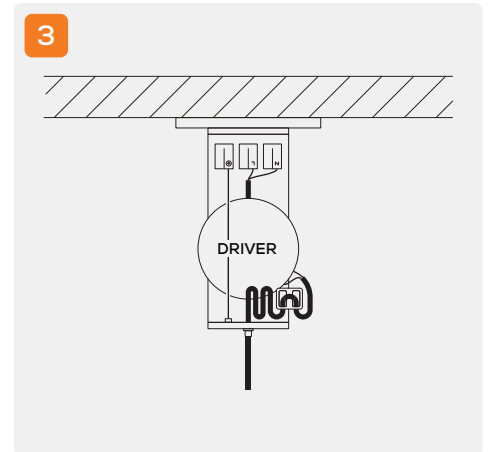

⚠ CAUTION Light Fitting Must Be Installed By A Licensed Electrician

Please ensure to read instructions correctly for the installation of the fitting provided. Failure to do so will result in a void of warranty and compromises the safety of luminaire.

Installation Instructions

Remove the base from the canopy by twisting counter clockwise.

Drill mounting holes and opening for electrical, and mount canopy base to the ceiling.

Connect power and adjust suspension length with cord grip.