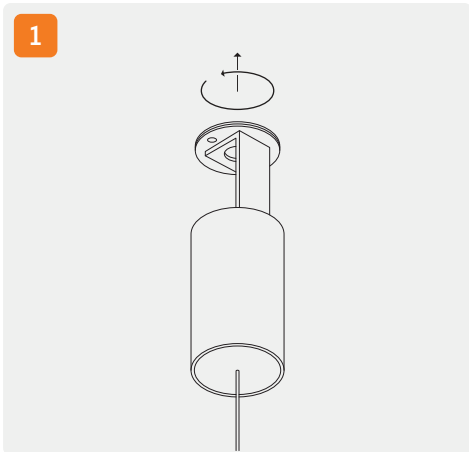

⚠ CAUTION Light Fitting Must Be Installed By A Licensed Electrician

Please ensure to read instructions correctly for the installation of the fitting provided. Failure to do so will result in a void of warranty and compromises the safety of luminaire.

FAZE are not liable for warranties when luminaire is damaged by incorrect installation. The installation of the luminaires must be in accordance with the national safety regulations.

Please refer to FAZE's General Terms & Conditions for more information concerning the installation and warranty of our products.

Installation Instructions

Remove the base from the canopy by twisting counter clockwise.

Drill mounting holes and opening for electrical, and mount canopy base to the ceiling.

Connect power and adjust suspension length with cord grip.

Slide the canopy up and screw clock-wise to mount to the canopy base.

Attach glass shade to the LED head.

Cleaning Instructions

Use only a soft cloth to clean the lamp, dampened with a mild cleanser if needed. Do not use alcohol or other solvents.