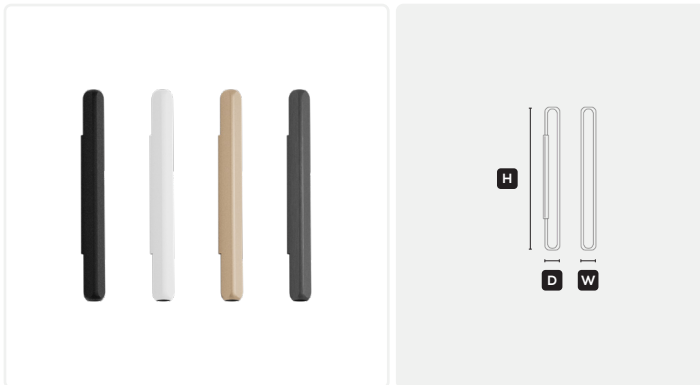

## LS WALL

Our next step in linear. Lead your eyes with both the form of the light and its ambience; defying the atmosphere of your space. Captivating with its refined details while bringing function to what's important.

### DIMENSIONS

H 300mm W 25mm D 27mm

### GENERAL SPECIFICATIONS

LED	LUMENS
6W	335Lm
EFFICACY	Up to 56 Lm/W
COLOUR	3000K, Warm White
MATERIAL	Aluminium
CRI	90+
BEAM	24°
IP	20
COLOUR DEVIATION	SDCM ≤3
LIFETIME	> 72,000hrs L70
WARRANTY	3 Years