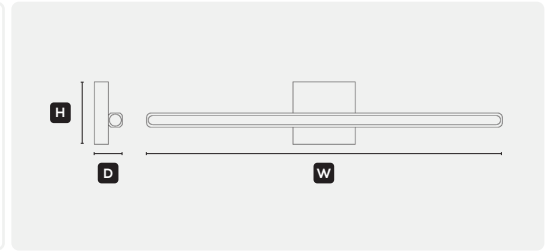

- Available in unique finishes; such as Champagne & Carbon.
- Opal diffuser for an even distribution of light.
- With an IP 54 rating, it's suitable for wet areas such as bathrooms.
- 3 Year Warranty.
- Control your ambience with Phase-Cut dimming.

PROJECT DETAILS

PROJECT

TYPE

NOTES

DIMENSIONS **W** 620mm **D** 50mm **H** 100mm

LUMINAIRE OPTIONS

FINISHES

BLACK WHITE CHAMPAGNE CARBON

GENERAL SPECIFICATIONS

LED	LUMENS
7W	357Lm
EFFICACY	Up to 51 Lm/W
COLOUR	3000K, Warm White
MATERIAL	Aluminium
CRI	90+
BEAM	108°
IP	54
COLOUR DEVIATION	SDCM ≤3
LIFETIME	> 72,000hrs L70
WARRANTY	3 Years

DRIVER SPECIFICATIONS