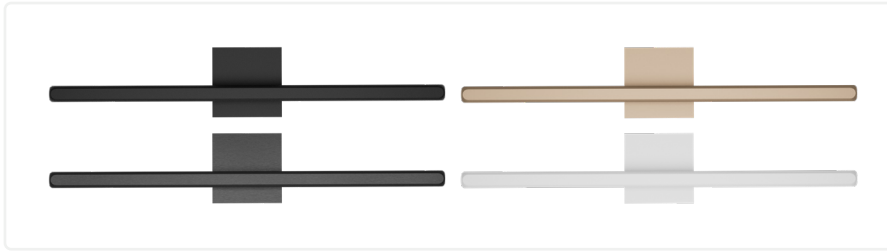

- Available in unique finishes; such as Champagne & Carbon.
- Opal diffuser for an even distribution of light.
- With an IP 54 rating, it's suitable for wet areas such as bathrooms.
- 3 Year Warranty.
- Control your ambience with Phase-Cut dimming.

PROJECT DETAILS

PROJECT

TYPE

NOTES

DIMENSIONS **W** 620mm **D** 50mm **H** 100mm

LUMINAIRE OPTIONS

FINISHES

BLACK WHITE CHAMPAGNE CARBON

GENERAL SPECIFICATIONS

LED	LUMENS
7W	357Lm
EFFICACY	Up to 51 Lm/W
COLOUR	3000K, Warm White
MATERIAL	Aluminium
CRI	90+
BEAM	108°
IP	54
COLOUR DEVIATION	SDCM ≤3
LIFETIME	> 72,000hrs L70
WARRANTY	3 Years

DRIVER SPECIFICATIONS