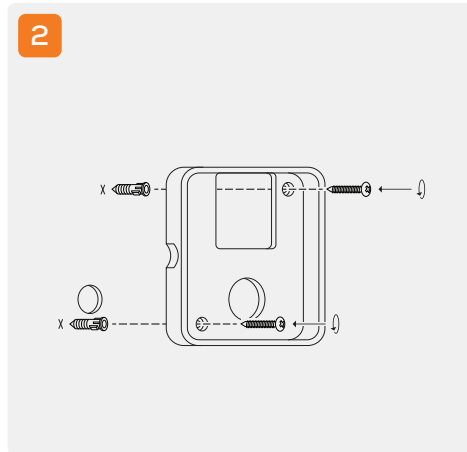

**⚠ CAUTION** Light Fitting Must Be Installed By A Licensed Electrician

Please ensure to read instructions correctly for the installation of the fitting provided. Failure to do so will result in a void of warranty and compromises the safety of luminaire.

**Installation Instructions**

Remove mounting plate from fitting, by undoing screws and sliding plate out.

Drill mounting holes and opening for electrical, and mount the mounting plate to the surface.

Connect power.