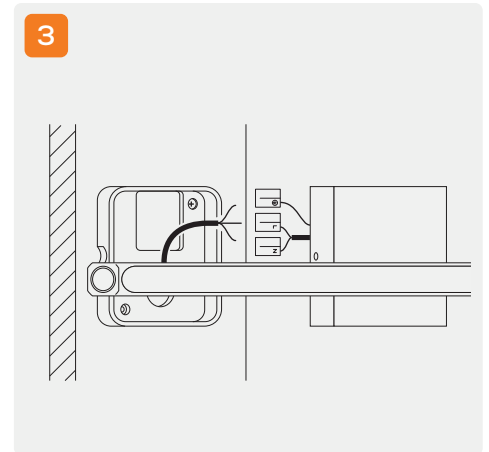

**⚠ CAUTION** Light Fitting Must Be Installed By A Licensed Electrician

Please ensure to read instructions correctly for the installation of the fitting provided. Failure to do so will result in a void of warranty and compromises the safety of luminaire.

**Installation Instructions**

Remove mounting plate from fitting, by undoing screws and sliding plate out.

Drill mounting holes and opening for electrical, and mount the mounting plate to the surface.

Connect power.