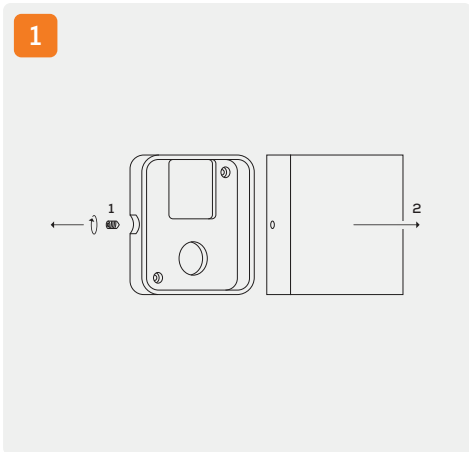

**⚠ CAUTION** Light Fitting Must Be Installed By A Licensed Electrician

Please ensure to read instructions correctly for the installation of the fitting provided. Failure to do so will result in a void of warranty and compromises the safety of luminaire.

**Installation Instructions**

Remove mounting plate from fitting, by undoing screws and sliding plate out.

Drill mounting holes and opening for electrical, and mount the mounting plate to the surface.

Connect power.