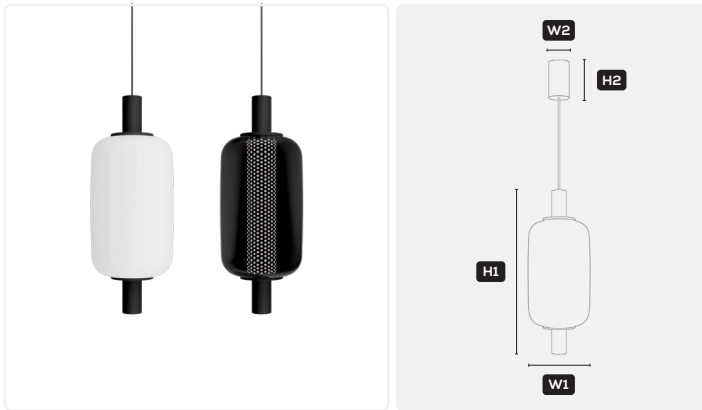

BLOOM

Where ambience meets practicality. The Bloom creates a dynamic ambience; filling the room with a soft glow as its hidden spotlight brings function to the space below.

- Available in unique finishes; such as Champagne & Carbon.
- Change the ambience with White or Smoke glass.
- Set the mood further with Phase-Cut Dimming.
- Utilise its practical functionality with its 36° spotlight.
- 3 Years Warranty.

DIMENSIONS W1 Ø128mm H1 336mm

CANOPY DIMENSIONS W2 Ø55mm H2 90mm

CABLE LENGTH 2m

LUMINAIRE OPTIONS

FINISHES

BLACK WHITE CHAMPAGNE CARBON

GLASS FINISHES

WHITE SMOKE

GENERAL SPECIFICATIONS

LED LUMENS [WHITE | SMOKE]

11W 565Lm | 256Lm

EFFICACY Up to 51 Lm/W

COLOUR 3000K, Warm White

MATERIAL Aluminium, Glass

CABLE FINISHES Black | White | Transparent
[BLACK & CARBON | WHITE | CHAMPAGNE]