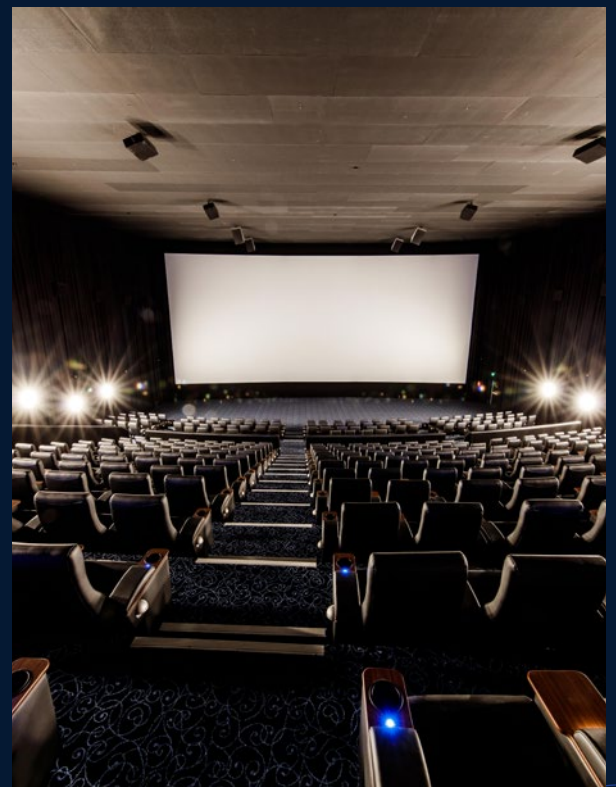

SCREEN CAPACITIES

SCREEN	MAX CAP.	EXPERIENCE
Screen 1	250	●
Screen 2	330	●
● = STANDARD		

BOOK YOUR EVENT NOW

Email us at events@eventcinemas.com.au or visit exclusives.eventcinemas.com.au to learn more