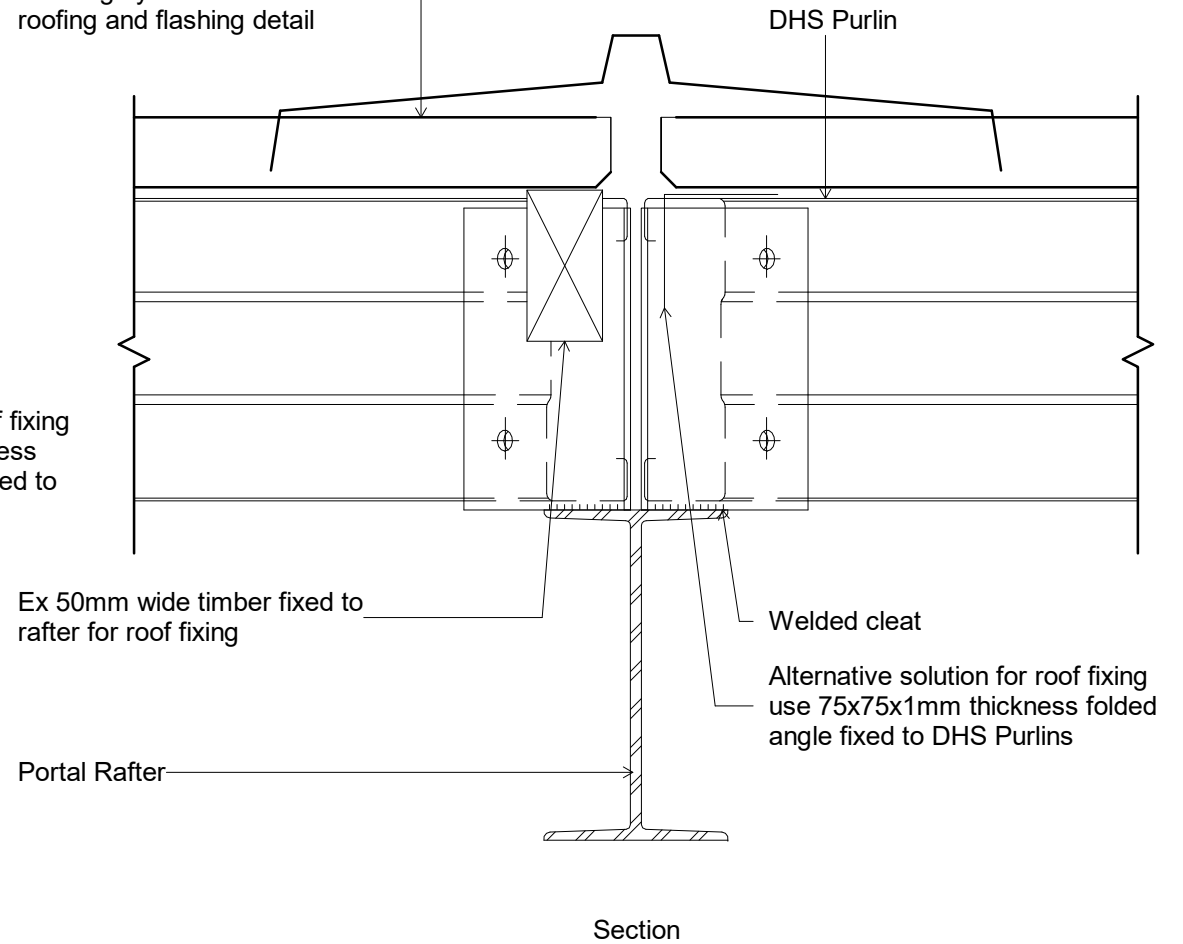

Refer to Dimond's roofing and cladding systems manual for roofing and flashing detail

Original Size A4

Issue: 01	Reference <b>dim_drv_dhs_2064</b>
Scale: As indicated	
Date: 18 March 2019	