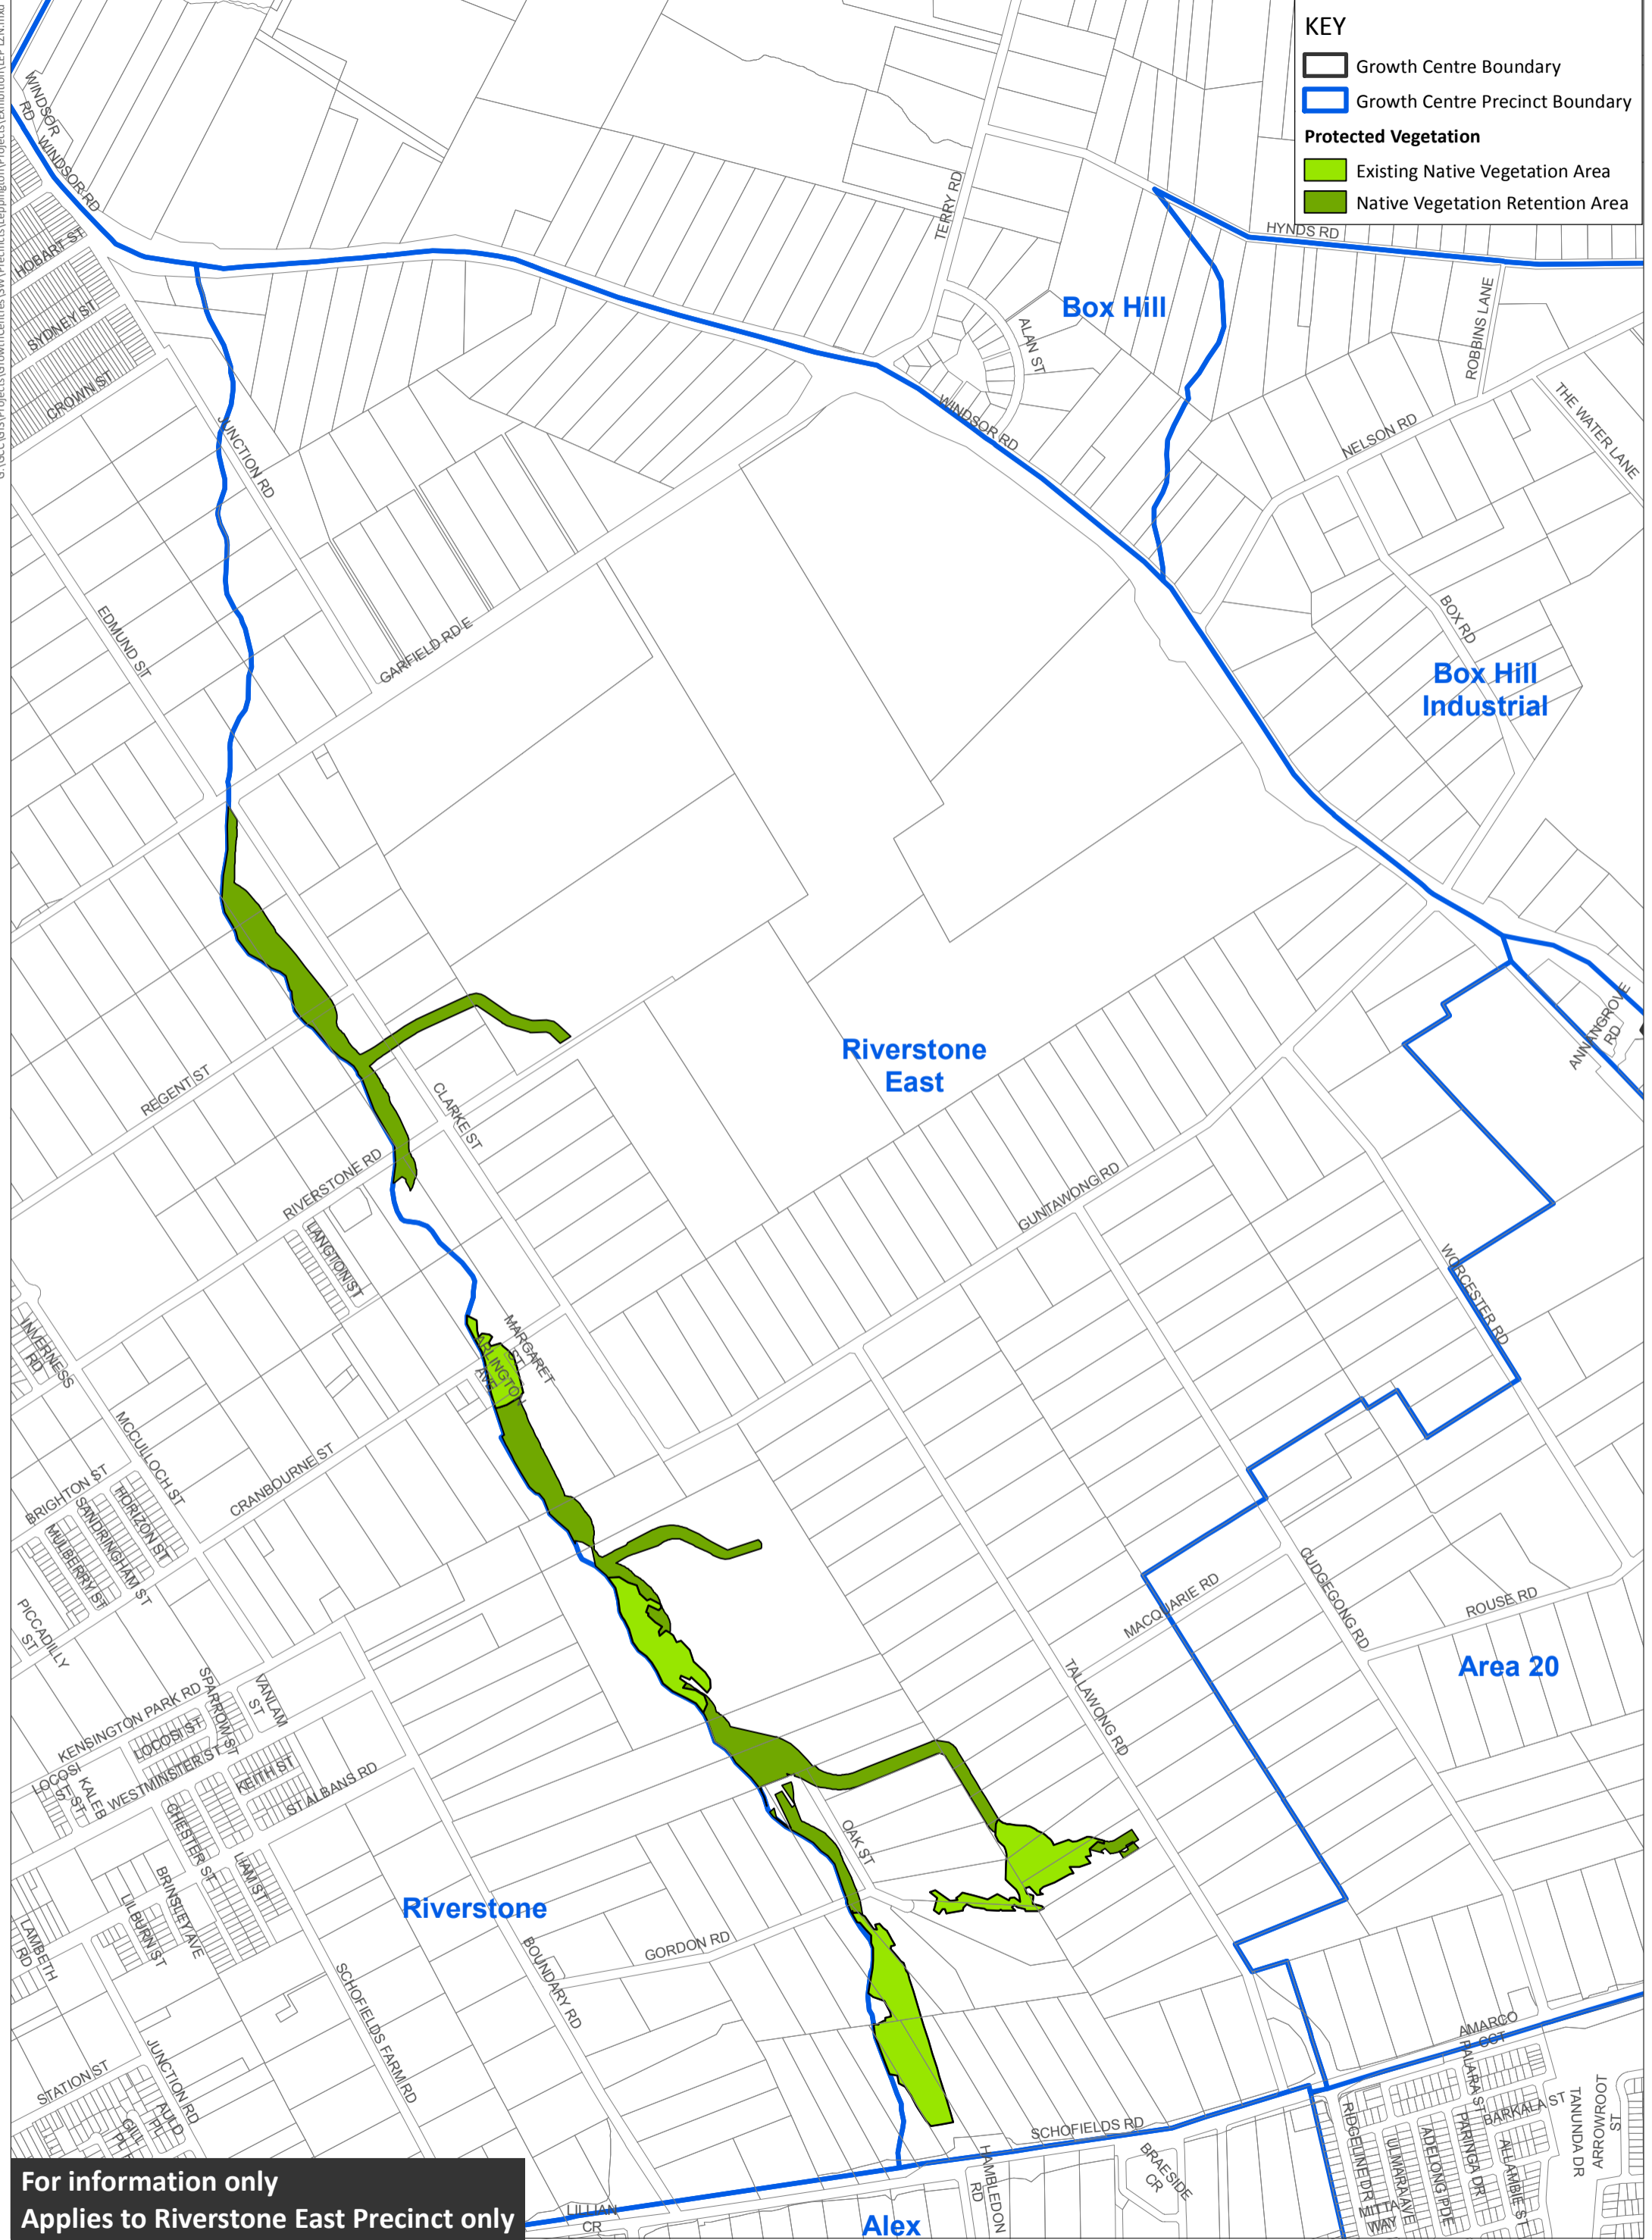

G:\GCC\GIS\Projects\GrowthCentres\SW\Precincts\Leppington\Projects\Exhibition\LEP\_LZN.mxd

**KEY**

-  Growth Centre Boundary
-  Growth Centre Precinct Boundary
- Protected Vegetation**
-  Existing Native Vegetation Area
-  Native Vegetation Retention Area

**For information only**  
**Applies to Riverstone East Precinct only**

**Riverstone East - North West Growth Centre - Native Vegetation Protection Map**

State Environmental Planning Policy (Sydney Region Growth Centres) 2006  
 Disclaimer: The information contained on this map is, to the best of the Government's knowledge, correct. However, no warranty or guarantee is provided by the Government and no liability is accepted for any loss or damage resulting from any person relying upon or using the information contained in the map.