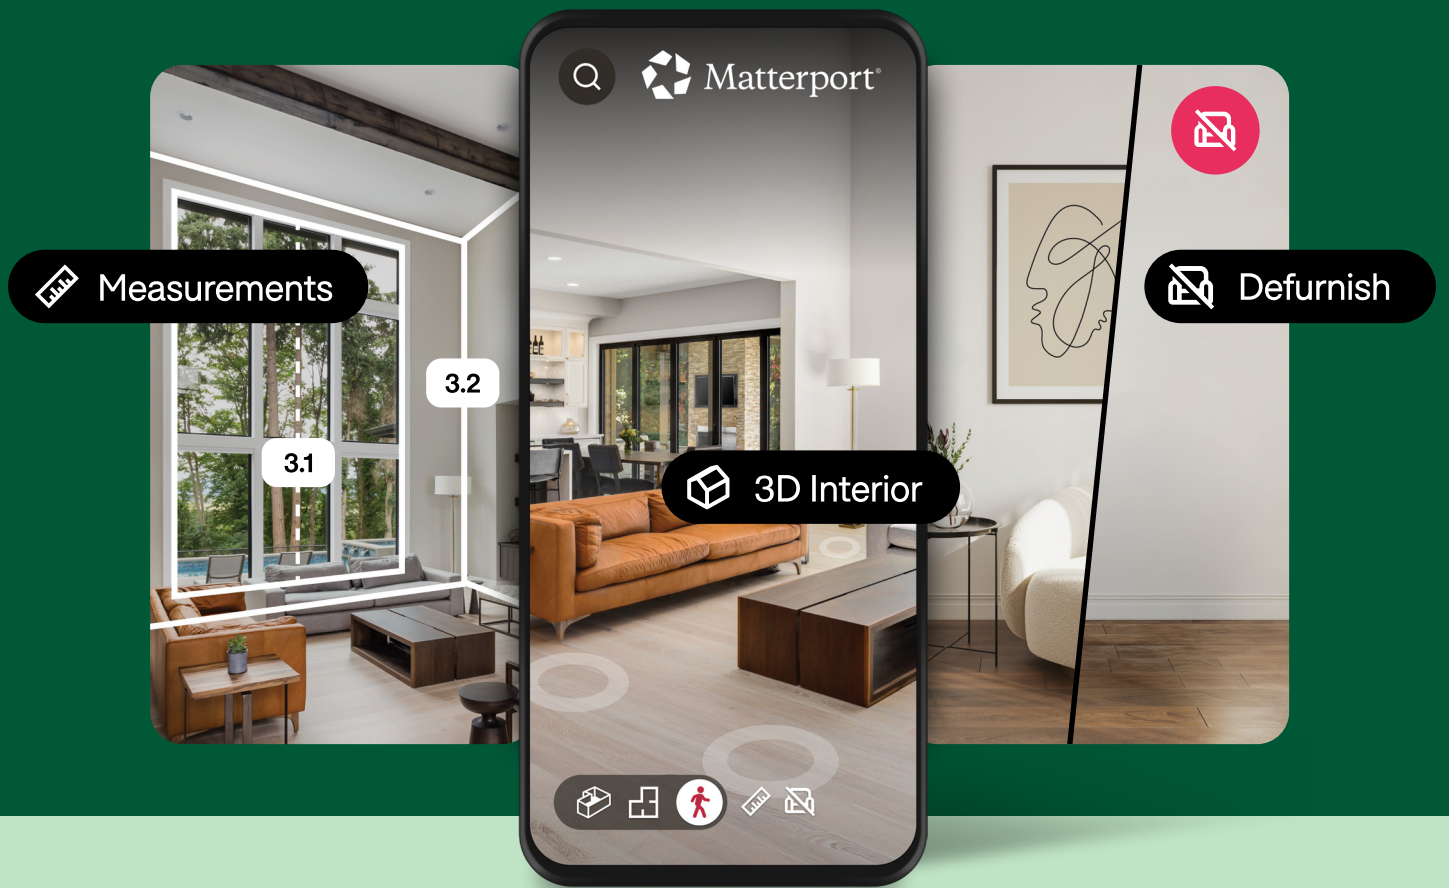

Domain Introducing

Matterport®

NEW

Immersive experiences and assets built
to bring your property to life*.

3D tour

3D Exterior

Defurnish

Measurements

More interactivity for your property with our Matterport suite*, now included with your Platinum Edge listing on Domain

Matterport 3D Tour

Invite more buyers to view your home with an interactive walkthrough of your property they can view anytime, from anywhere.

3D Exterior Tour

Help buyers understand your property before they arrive by showcasing the exterior, land and surrounding areas in one seamless view.

Precise Measurements

Give buyers the ability to check room sizes and layouts, helping them feel confident about your home before they step inside.