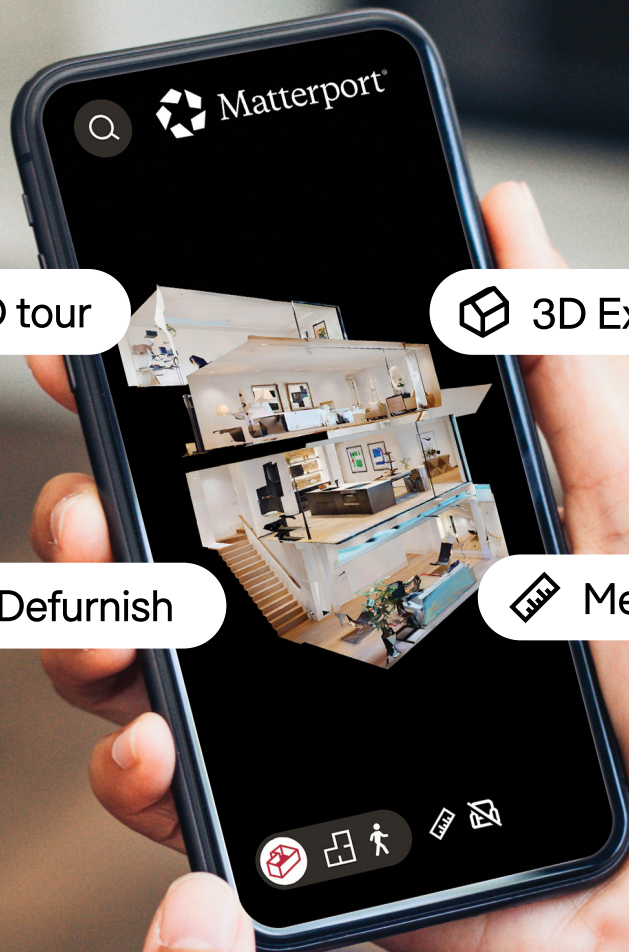

Domain Introducing

Matterport®

NEW

Immersive experiences and assets built
to bring your property to life*.

3D tour

3D Exterior

Defurnish

Measurements

More interactivity for your property with our Matterport suite*, now included with your Platinum Edge listing on Domain

Matterport 3D Tour

Invite more buyers to view your home with an interactive walkthrough of your property they can view anytime, from anywhere.

3D Exterior Tour

Help buyers understand your property before they arrive by showcasing the exterior, land and surrounding areas in one seamless view.

Precise Measurements

Give buyers the ability to check room sizes and layouts, helping them feel confident about your home before they step inside.