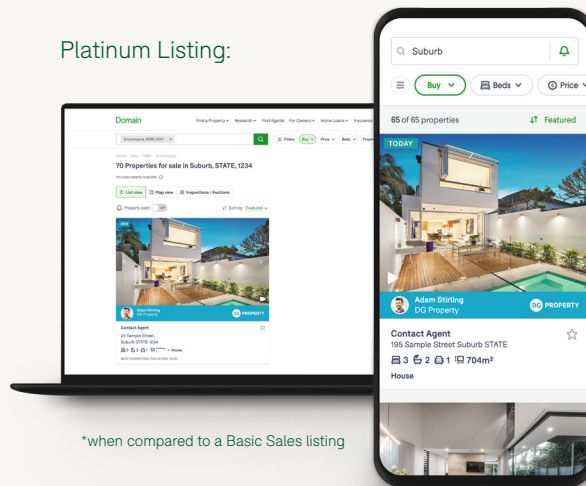

What do you get with a Platinum Edge Listing?

All the benefits of our top performing placement, for the highest exposure and maximum impact.

Leading search position
#1 ranked subscription product*

Greater exposure
301% more views¹

Greater interest
306% more engagement²

Greater opportunities
322% more enquiries³

Greater performance
45% less time in market on average⁴

Platinum Listing:

*when compared to a Basic Sales listing

Plus some exclusive features

Gain the competitive edge with access to extra features throughout your campaign

Pre-Campaign

Early Access lets you alert high-intent buyers, promoting your property and gaining interest before your property is even listed.

e-brochure send

Unlimited listing duration

Campaign

Get a **listing bump** which allows your listing to move up the search results.

Re-engage your audience and help keep your listing top of mind with a **second eBrochure send**