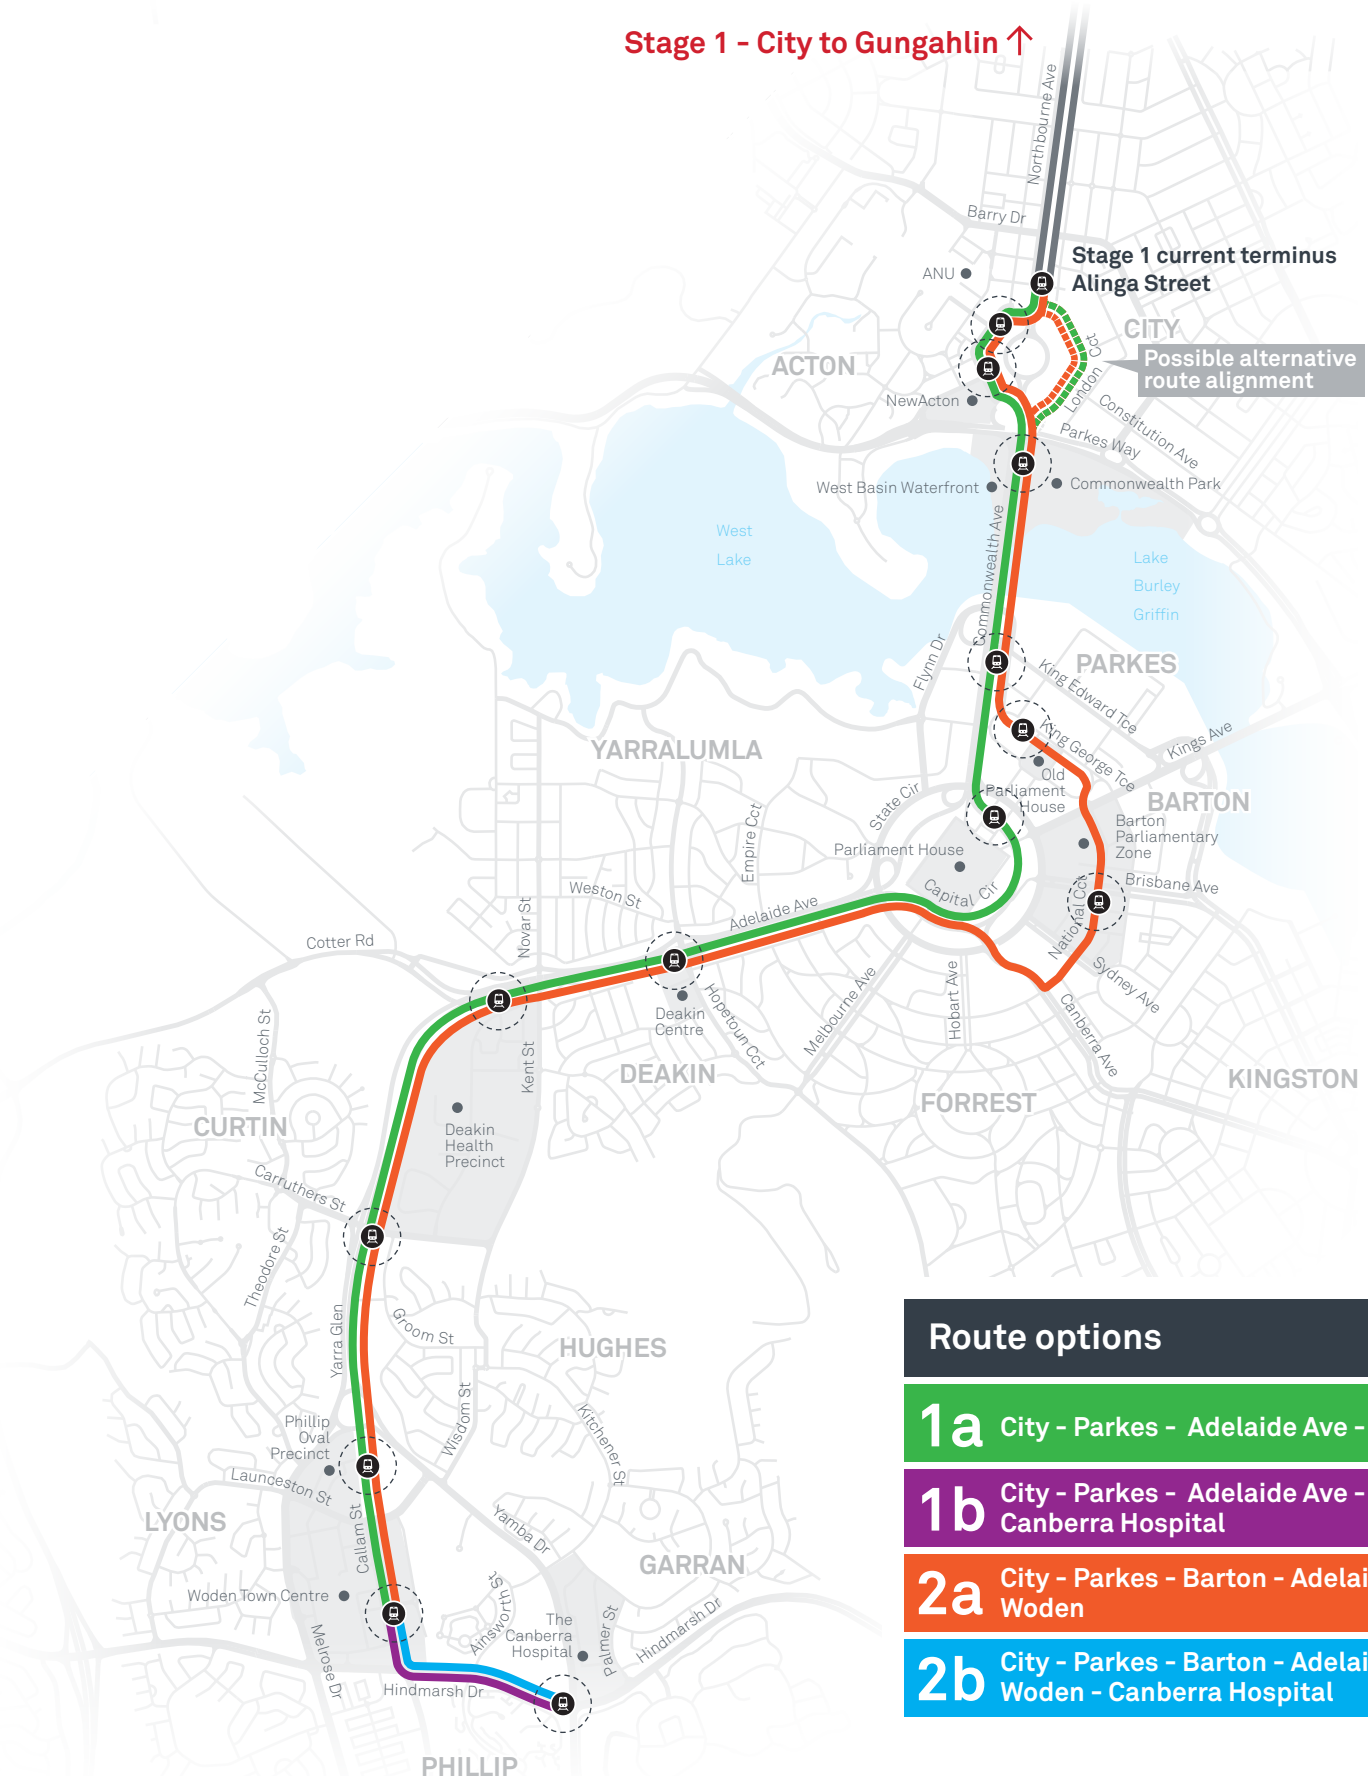

Stage 2 Route Map: City - Woden

Stage 1 - City to Gungahlin ↑

Route options 	
1a	City - Parkes - Adelaide Ave - Woden
1b	City - Parkes - Adelaide Ave - Woden - Canberra Hospital
2a	City - Parkes - Barton - Adelaide Ave - Woden
2b	City - Parkes - Barton - Adelaide Ave - Woden - Canberra Hospital

 Light Rail Line  Light Rail Stop (indicative only)

TG17158 Version 3