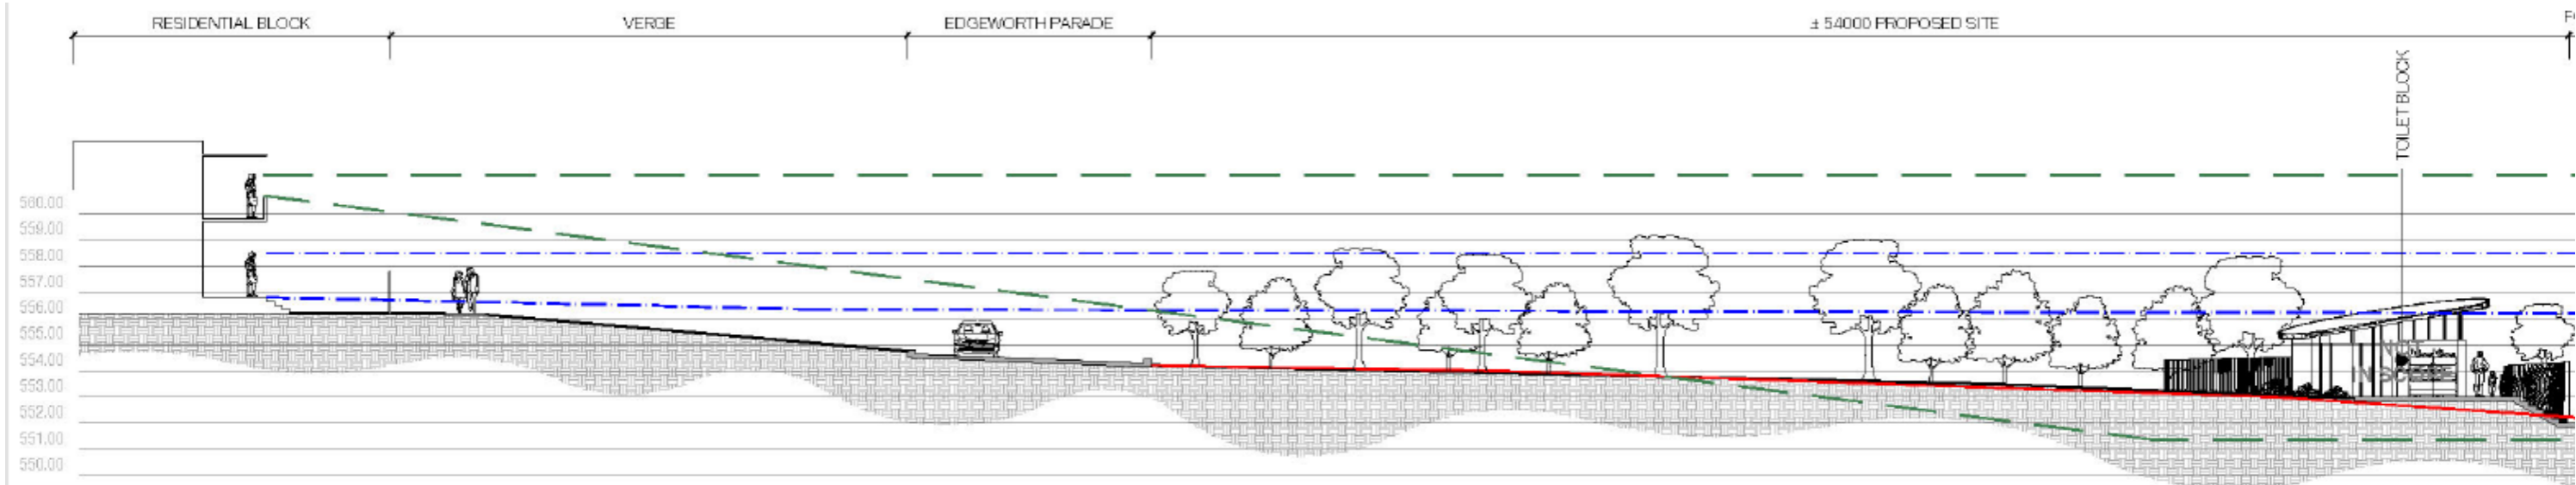

	Overall Height	Relative Height to Edgeworth Parade Road Surface
Multi-Sports Court	5.5 metres	2 metres

Line of Sight 2 – Edgeworth Parade Residence to Basket Swing

	Overall Height	Relative Height to Edgeworth Parade Road Surface
Basket Swing	4 metres	0.5 metres

Line of Sight 3 – Edgeworth Parade Residence to Birds Nest Tower and Shade Structures

	Overall Height	Relative Height to Edgeworth Parade Road Surface
Birds Nest Tower and Shade Structure	8 metres	4.5 metres

Line of Sight 4 – Edgeworth Parade Residence to Seed Pod Cubby and Possible Mist Zone

	Overall Height	Relative Height to Edgeworth Parade Road Surface
Seed Pod Cubby and Mist Zone	6.5 metres	4 metres

Line of Sight 5 – Edgeworth Parade Residence to Toilet Facilities (Indicative Design)

	Overall Height	Relative Height to Edgeworth Parade Road Surface
Toilet Facility	3.5 metres	2.5 metres