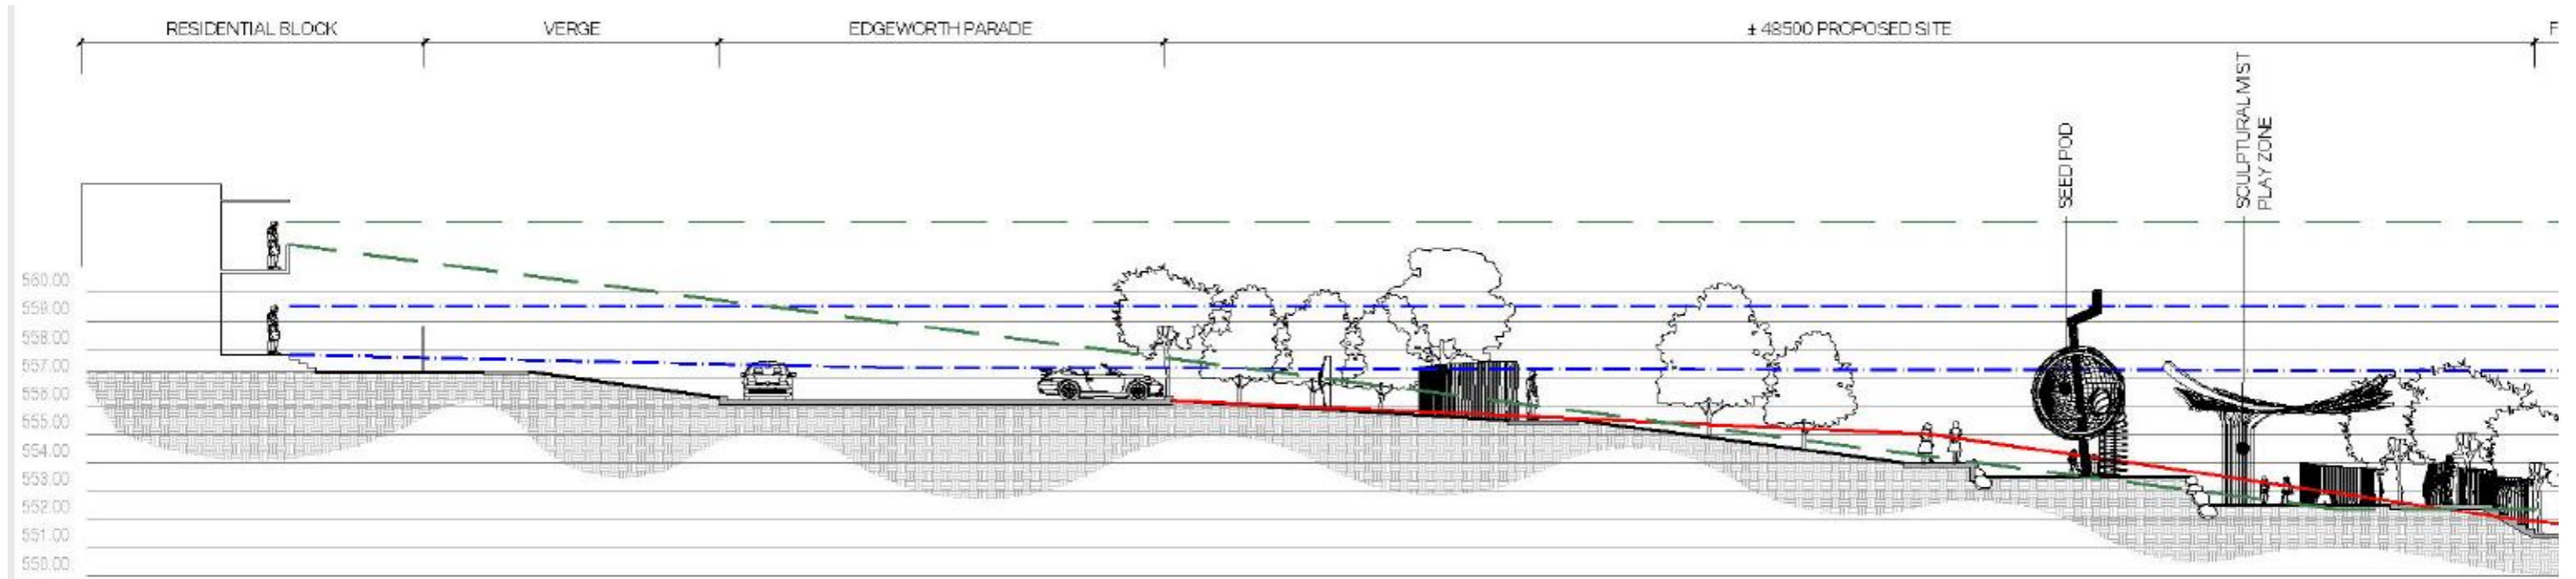

	Overall Height	Relative Height to Edgeworth Parade Road Surface
Multi-Sports Court	5.5 metres	2 metres

Line of Sight 2 – Edgeworth Parade Residence to Basket Swing

	Overall Height	Relative Height to Edgeworth Parade Road Surface
Basket Swing	4 metres	0.5 metres

Line of Sight 3 – Edgeworth Parade Residence to Birds Nest Tower and Shade Structures

	Overall Height	Relative Height to Edgeworth Parade Road Surface
Birds Nest Tower and Shade Structure	8 metres	4.5 metres

Line of Sight 4 – Edgeworth Parade Residence to Seed Pod Cubby and Possible Mist Zone

	Overall Height	Relative Height to Edgeworth Parade Road Surface
Seed Pod Cubby and Mist Zone	6.5 metres	4 metres

Line of Sight 5 – Edgeworth Parade Residence to Toilet Facilities (Indicative Design)

	Overall Height	Relative Height to Edgeworth Parade Road Surface
Toilet Facility	3.5 metres	2.5 metres