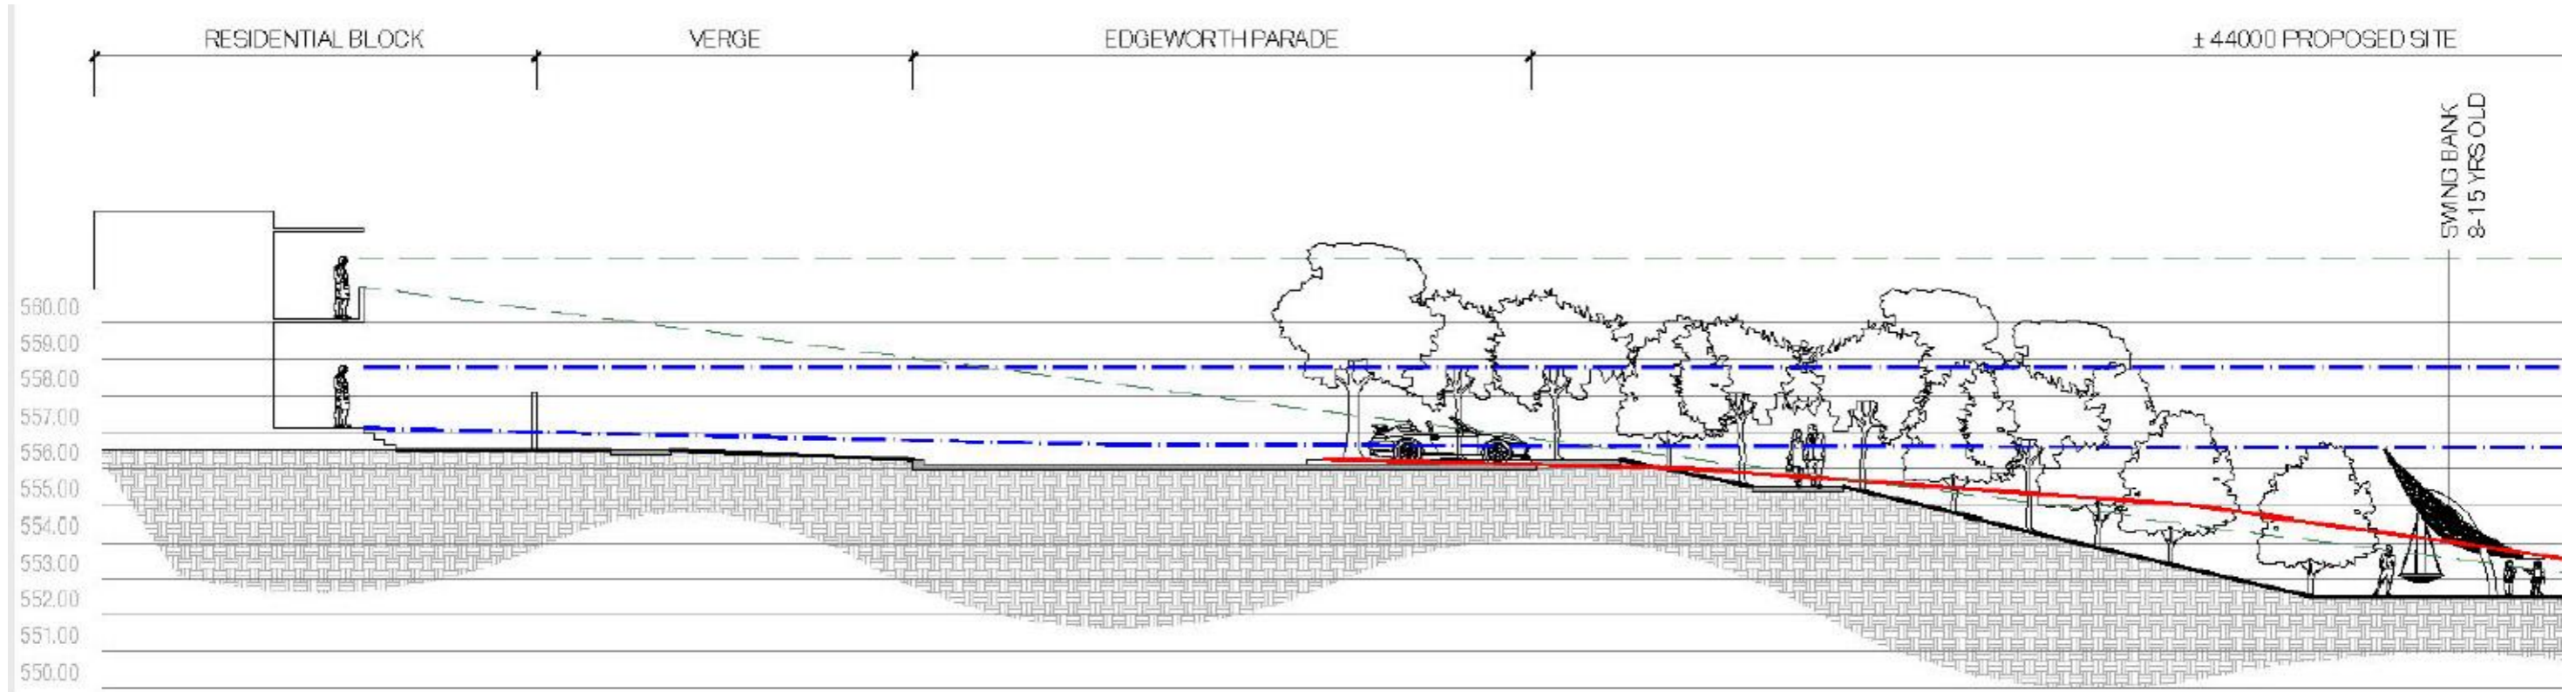

Coombs Play Space at Holdens Creek Pond

Lines of Sight, Elevations and Relative Heights of each Element

Line of Sight 1

Line of Sight 2

Line of Sight 3

Line of Sight 4

Line of Sight 5

Line of Sight 1 – Edgeworth Parade Residence to Multi-Sports Court

	Overall Height	Relative Height to Edgeworth Parade Road Surface
Multi-Sports Court	5.5 metres	2 metres

Line of Sight 2 – Edgeworth Parade Residence to Basket Swing

	Overall Height	Relative Height to Edgeworth Parade Road Surface
Basket Swing	4 metres	0.5 metres

Line of Sight 3 – Edgeworth Parade Residence to Birds Nest Tower and Shade Structures

	Overall Height	Relative Height to Edgeworth Parade Road Surface
Birds Nest Tower and Shade Structure	8 metres	4.5 metres

	Overall Height	Relative Height to Edgeworth Parade Road Surface
Toilet Facility	3.5 metres	2.5 metres