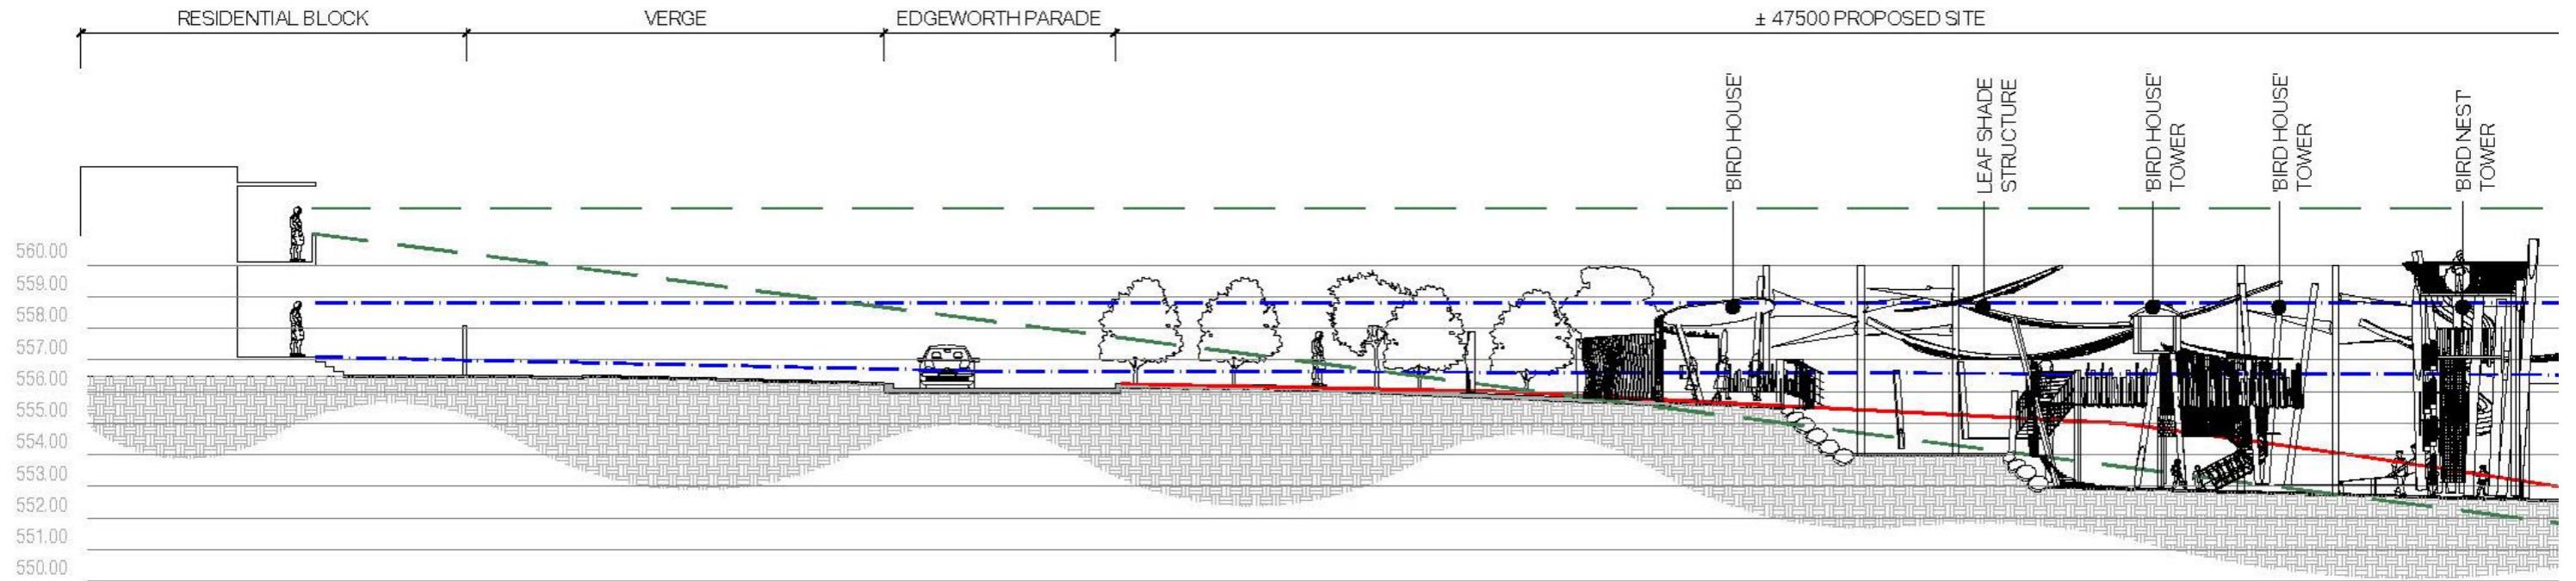

Coombs Play Space at Holdens Creek Pond

Lines of Sight, Elevations and Relative Heights of each Element

Line of Sight 1

Line of Sight 2

Line of Sight 3

Line of Sight 4

Line of Sight 5

Line of Sight 1 – Edgeworth Parade Residence to Multi-Sports Court

	Overall Height	Relative Height to Edgeworth Parade Road Surface
Multi-Sports Court	5.5 metres	2 metres

Line of Sight 2 – Edgeworth Parade Residence to Basket Swing

	Overall Height	Relative Height to Edgeworth Parade Road Surface
Basket Swing	4 metres	0.5 metres

Line of Sight 3 – Edgeworth Parade Residence to Birds Nest Tower and Shade Structures

	Overall Height	Relative Height to Edgeworth Parade Road Surface
Birds Nest Tower and Shade Structure	8 metres	4.5 metres

	Overall Height	Relative Height to Edgeworth Parade Road Surface
Toilet Facility	3.5 metres	2.5 metres