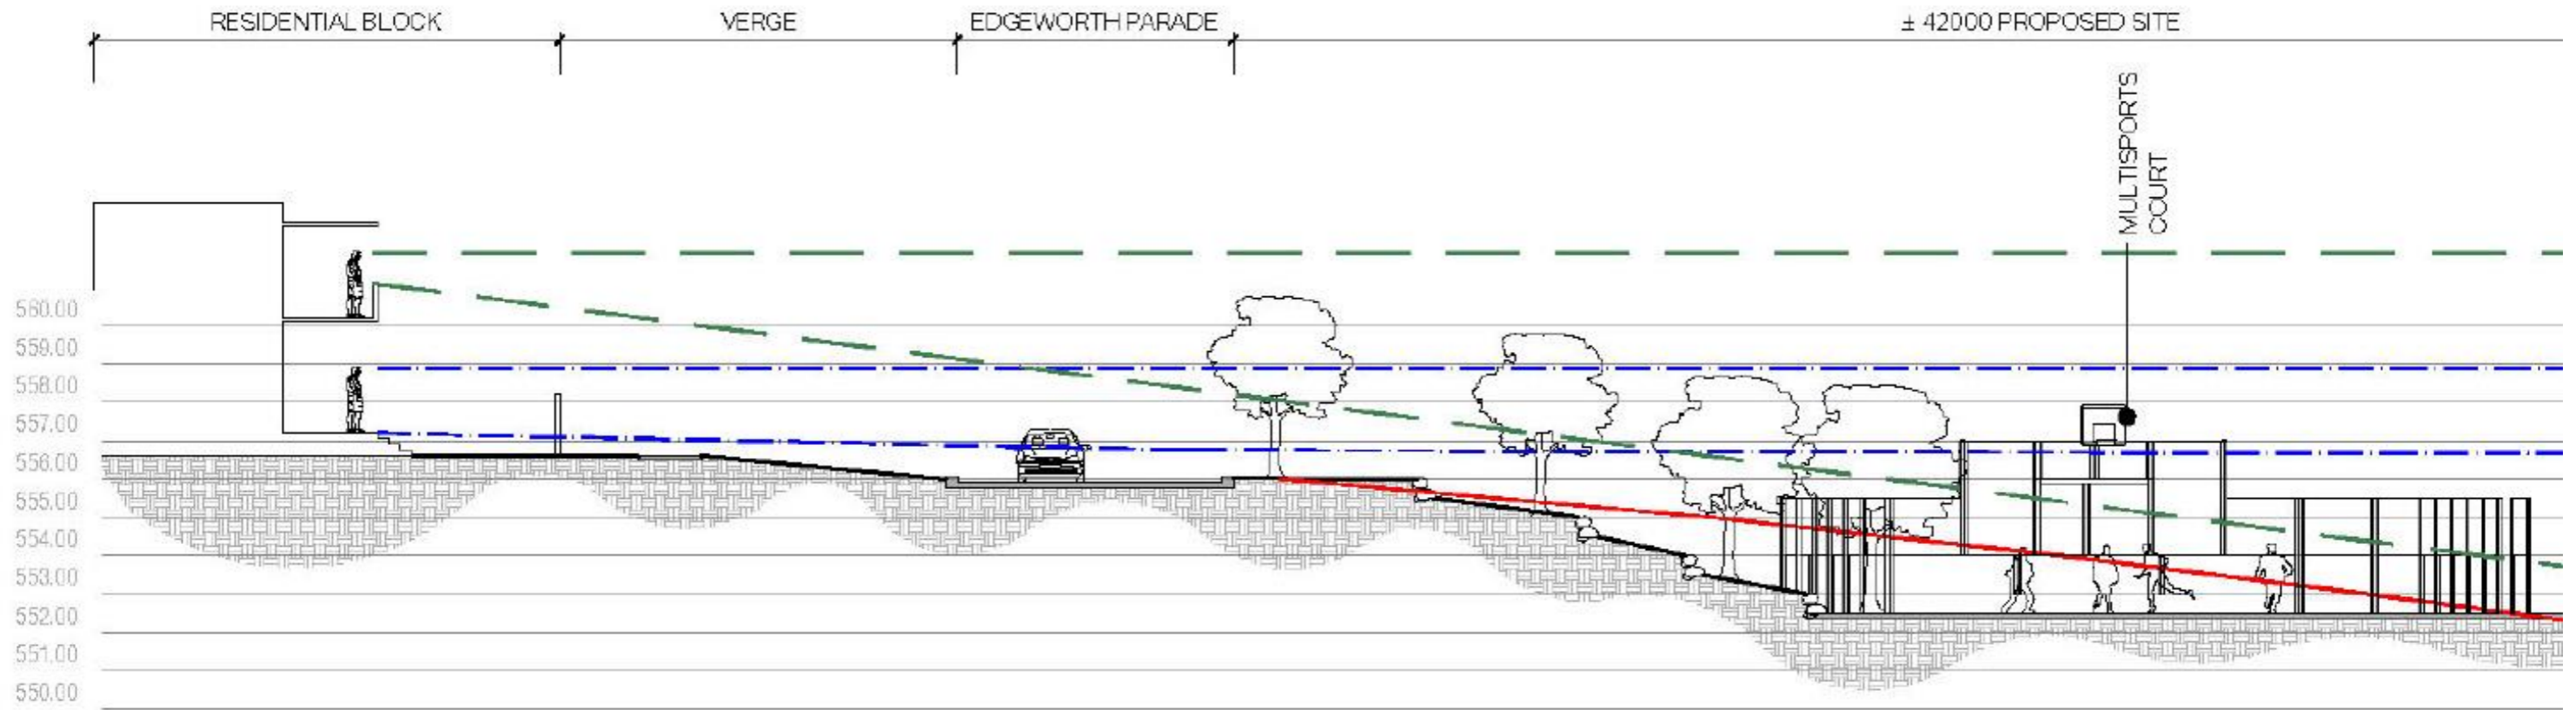

	Overall Height	Relative Height to Edgeworth Parade Road Surface
Multi-Sports Court	5.5 metres	2 metres

Line of Sight 2 – Edgeworth Parade Residence to Basket Swing

	Overall Height	Relative Height to Edgeworth Parade Road Surface
Basket Swing	4 metres	0.5 metres

Line of Sight 3 – Edgeworth Parade Residence to Birds Nest Tower and Shade Structures

	Overall Height	Relative Height to Edgeworth Parade Road Surface
Birds Nest Tower and Shade Structure	8 metres	4.5 metres

Line of Sight 4 – Edgeworth Parade Residence to Seed Pod Cubby and Possible Mist Zone

	Overall Height	Relative Height to Edgeworth Parade Road Surface
Seed Pod Cubby and Mist Zone	6.5 metres	4 metres

Line of Sight 5 – Edgeworth Parade Residence to Toilet Facilities (Indicative Design)

	Overall Height	Relative Height to Edgeworth Parade Road Surface
Toilet Facility	3.5 metres	2.5 metres