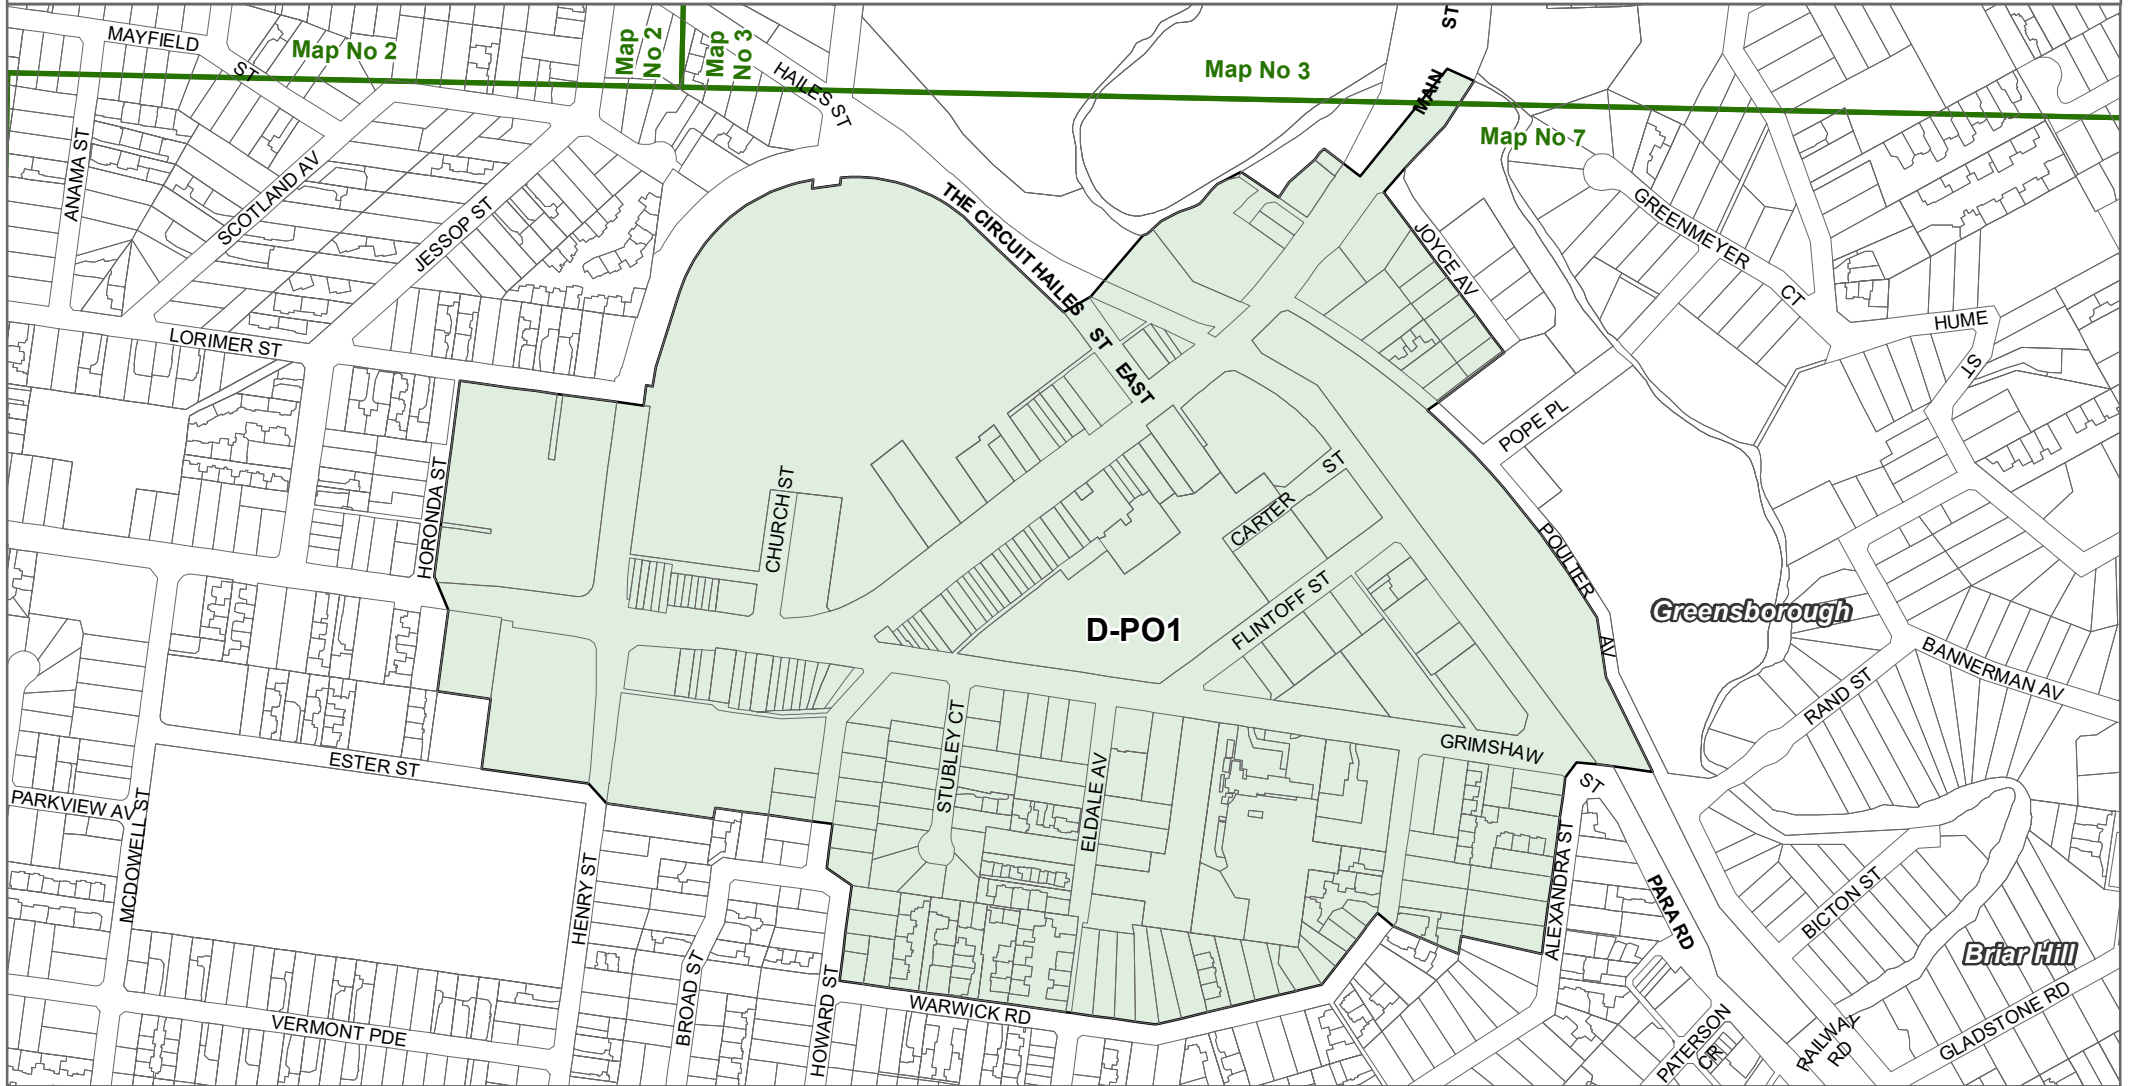

BANYULE PLANNING SCHEME - LOCAL PROVISION AMENDMENT C159bany

LEGEND

-  D-PO - Area to be deleted from a Parking Overlay
-  Local Government Area

Disclaimer
This publication may be of assistance to you but the State of Victoria and its employees do not guarantee that the publication is without flaw of any kind or is wholly appropriate for your particular purposes and therefore disclaims all liability for any error, loss or other consequence which may arise from you relying on any information in this publication.

© The State of Victoria Department of Environment, Land, Water and Planning 2020

Planning Group

Print Date: 12/02/2020

Amendment Version: 1

Environment,
Land, Water
and Planning

Part of Planning Scheme Maps 3PO & 7PO