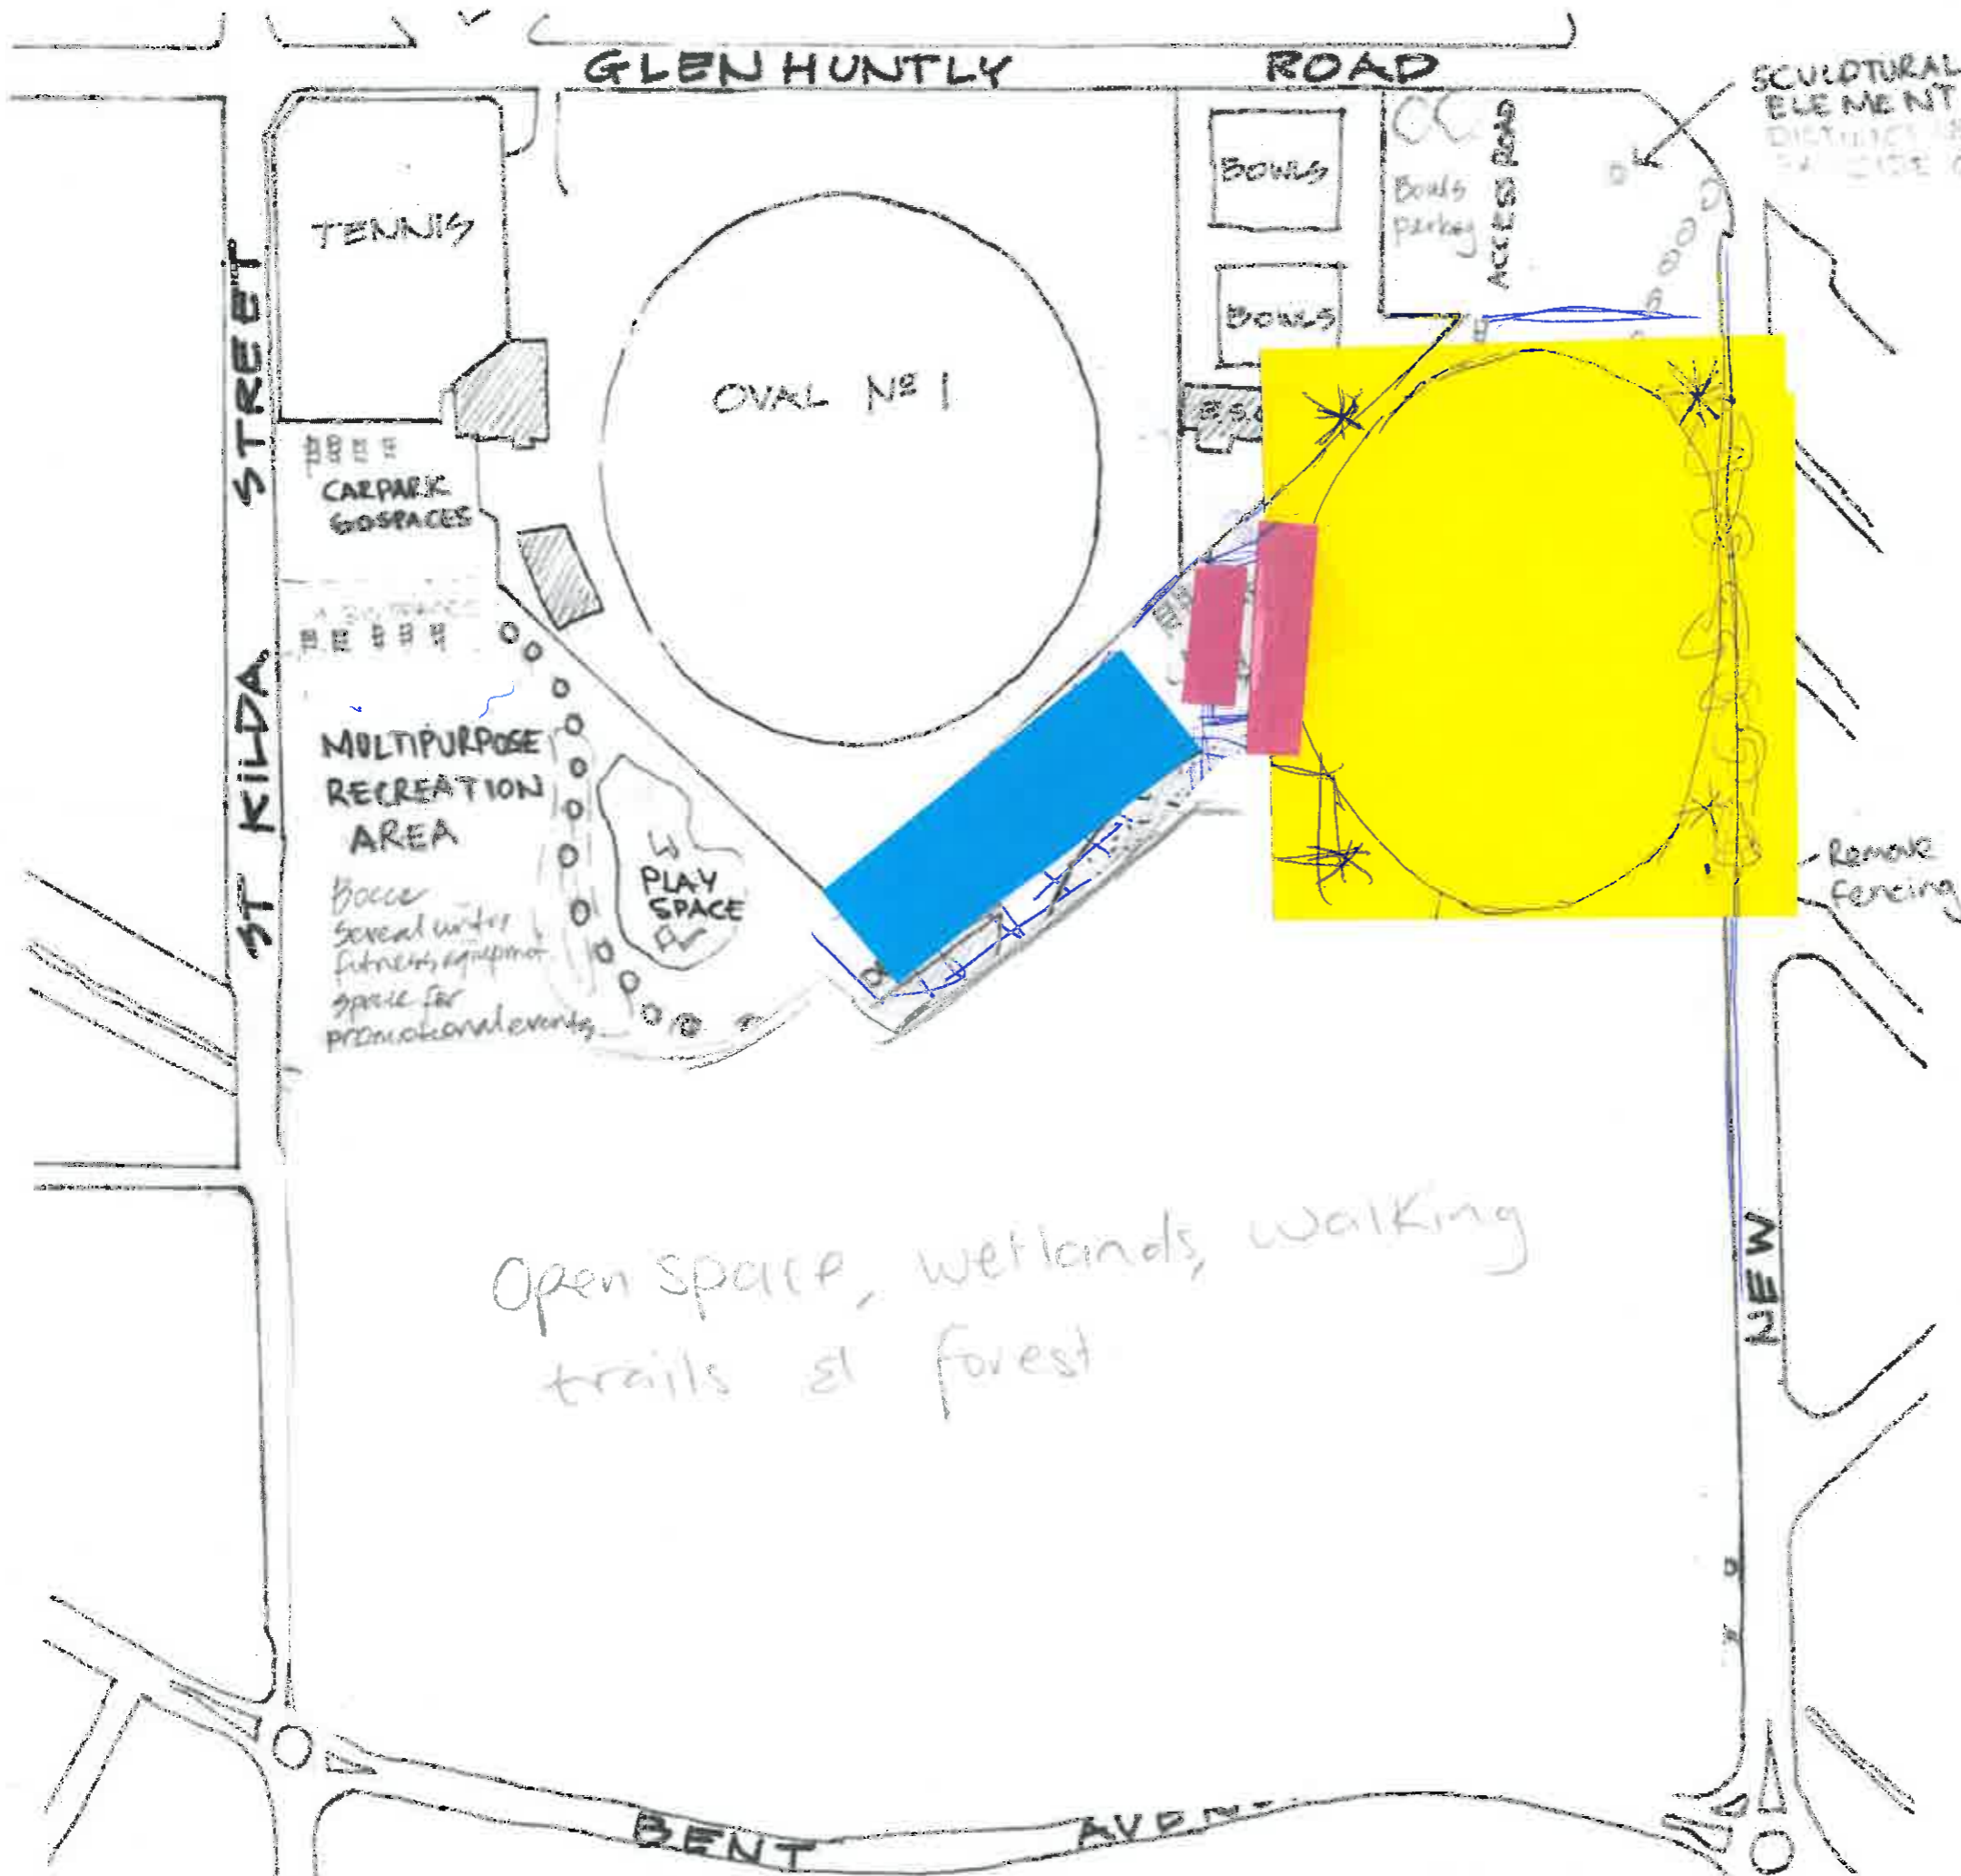

OPTION 2A

Play, Community and Open Space

- LEGEND
- FOOTBALL AND CRICKET GROUND
 - PEDESTRIAN AND CYCLE PATH
 - BUILT FORM EXISTING AND PROPOSED
 - PARKING AREA
 - TREES AND VEGETATION

OPTION 2

SKETCH CONCEPT
 ELSTERWICK PARK (NORTH)
 BAYSIDE CITY COUNCIL
 MEDICAL SWITHS ASSOCIATES