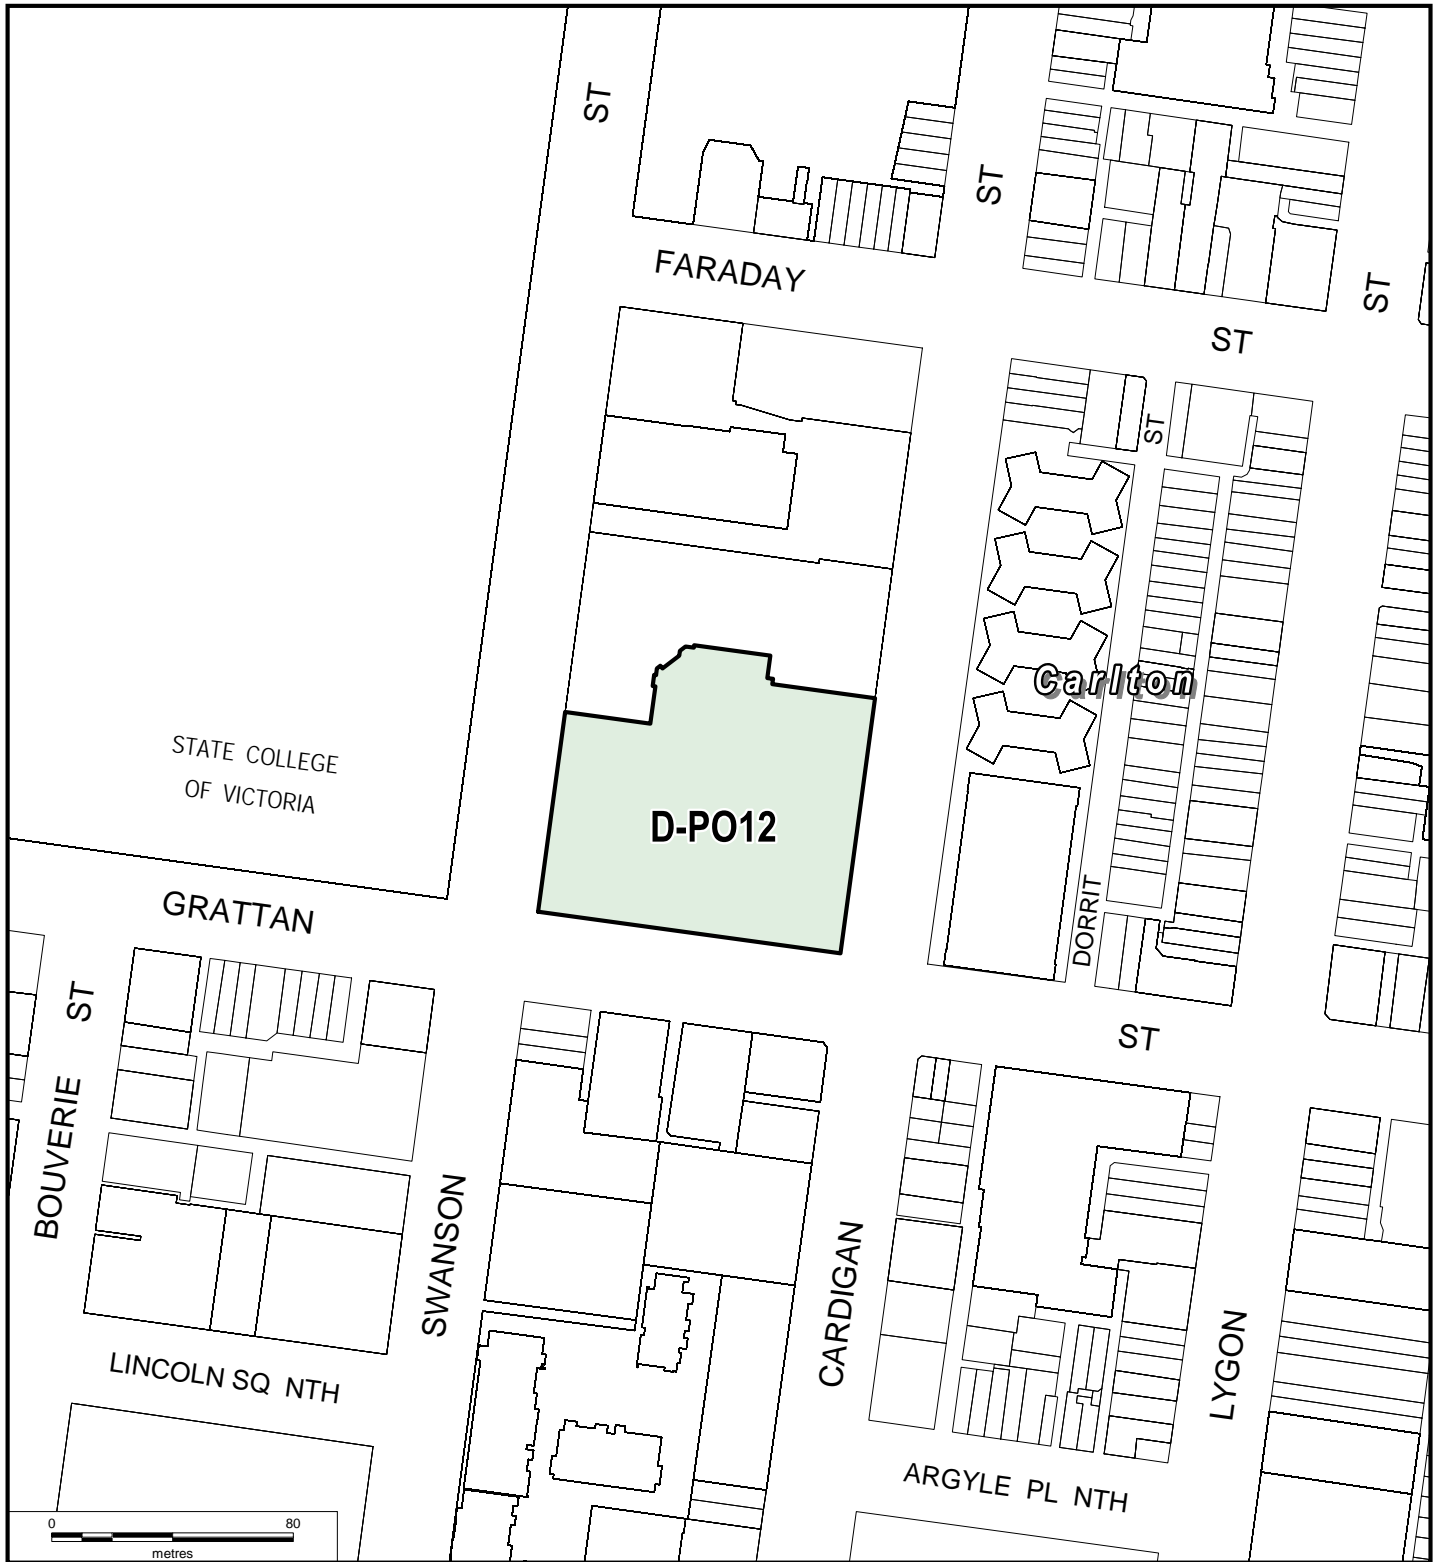

MELBOURNE PLANNING SCHEME LOCAL PROVISION

LEGEND

D-PO12

AREA TO BE DELETED FROM A
PARKING OVERLAY (D-PO12)

Part of Planning Scheme Map 5PO

AMENDMENT C173