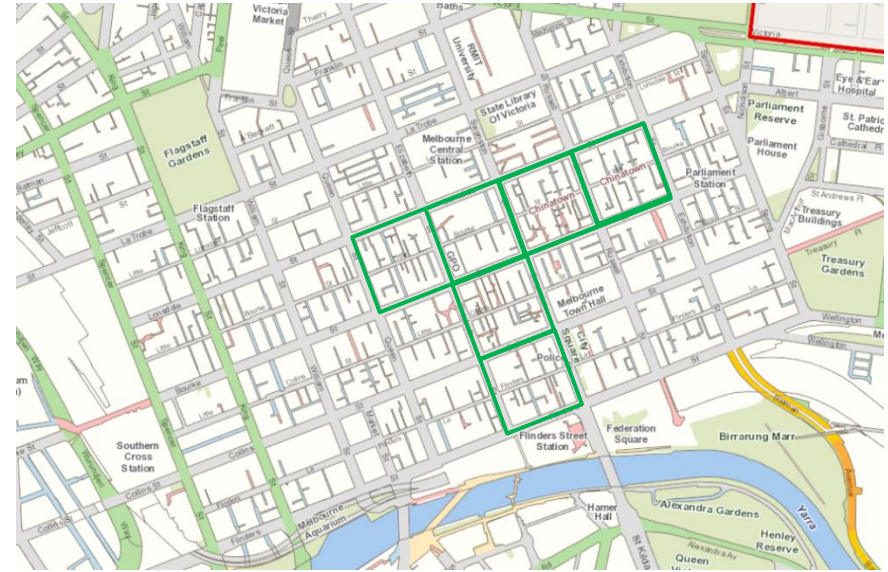

## Proposed Waste Collection Zones

## Melbourne central city area

- ★ Existing compactor
- ⬠ Existing recycling hub
- Proposed WCZ

Note: Installation of new compactors will be subject to further consultation