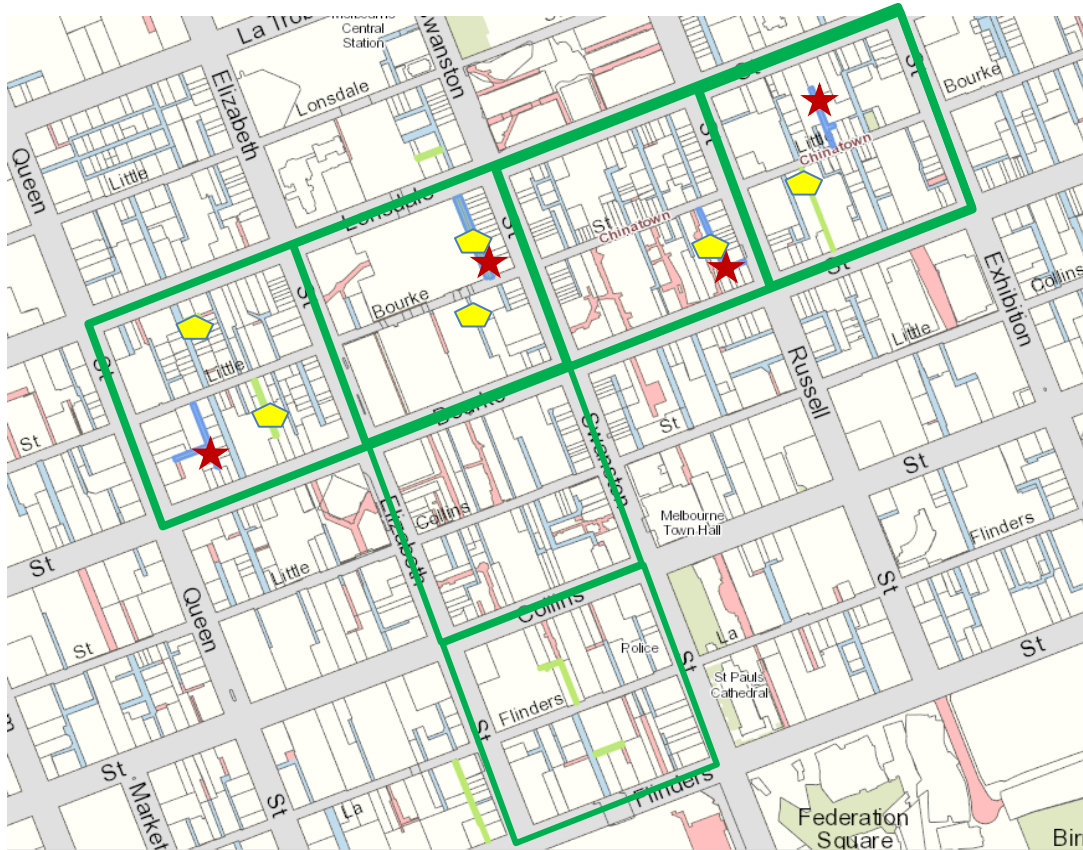

## Proposed Waste Collection Zones

## Melbourne central city area

- ★ Existing compactor
- ⬠ Existing recycling hub
- Proposed WCZ

Note: Installation of new compactors will be subject to further consultation