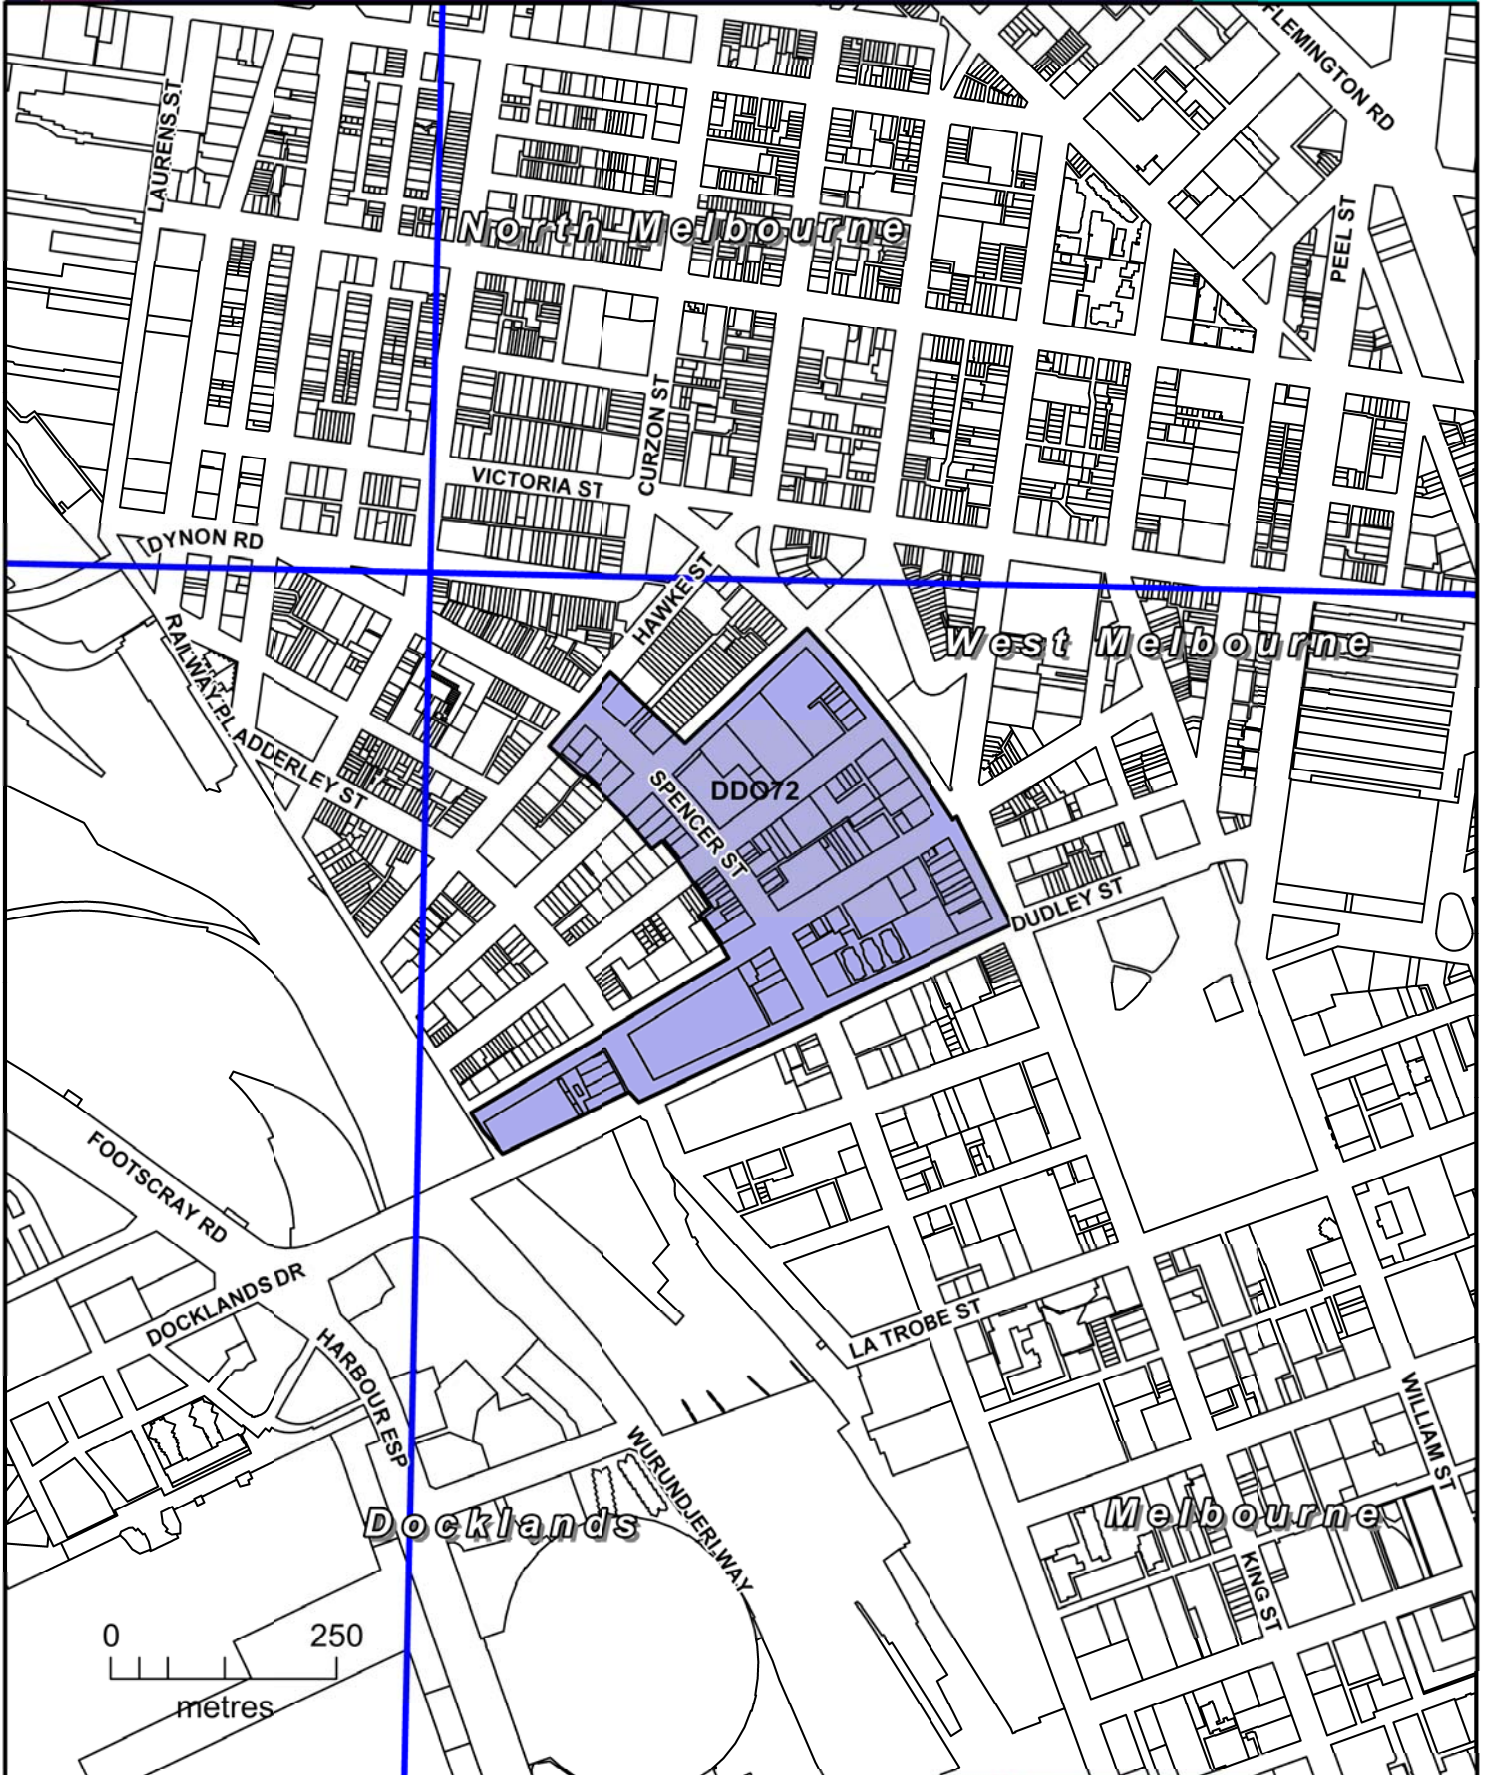

MELBOURNE PLANNING SCHEME

LEGEND

DDO-72 DESIGN AND DEVELOPMENT OVERLAY - SCHEDULE 72

Part of Planning Scheme Map 8

AMENDMENT C309

Planning Mapping Services |
Planning Information Services
Planning |

VICTORIA
State Government

Environment,
Land, Water
and Planning