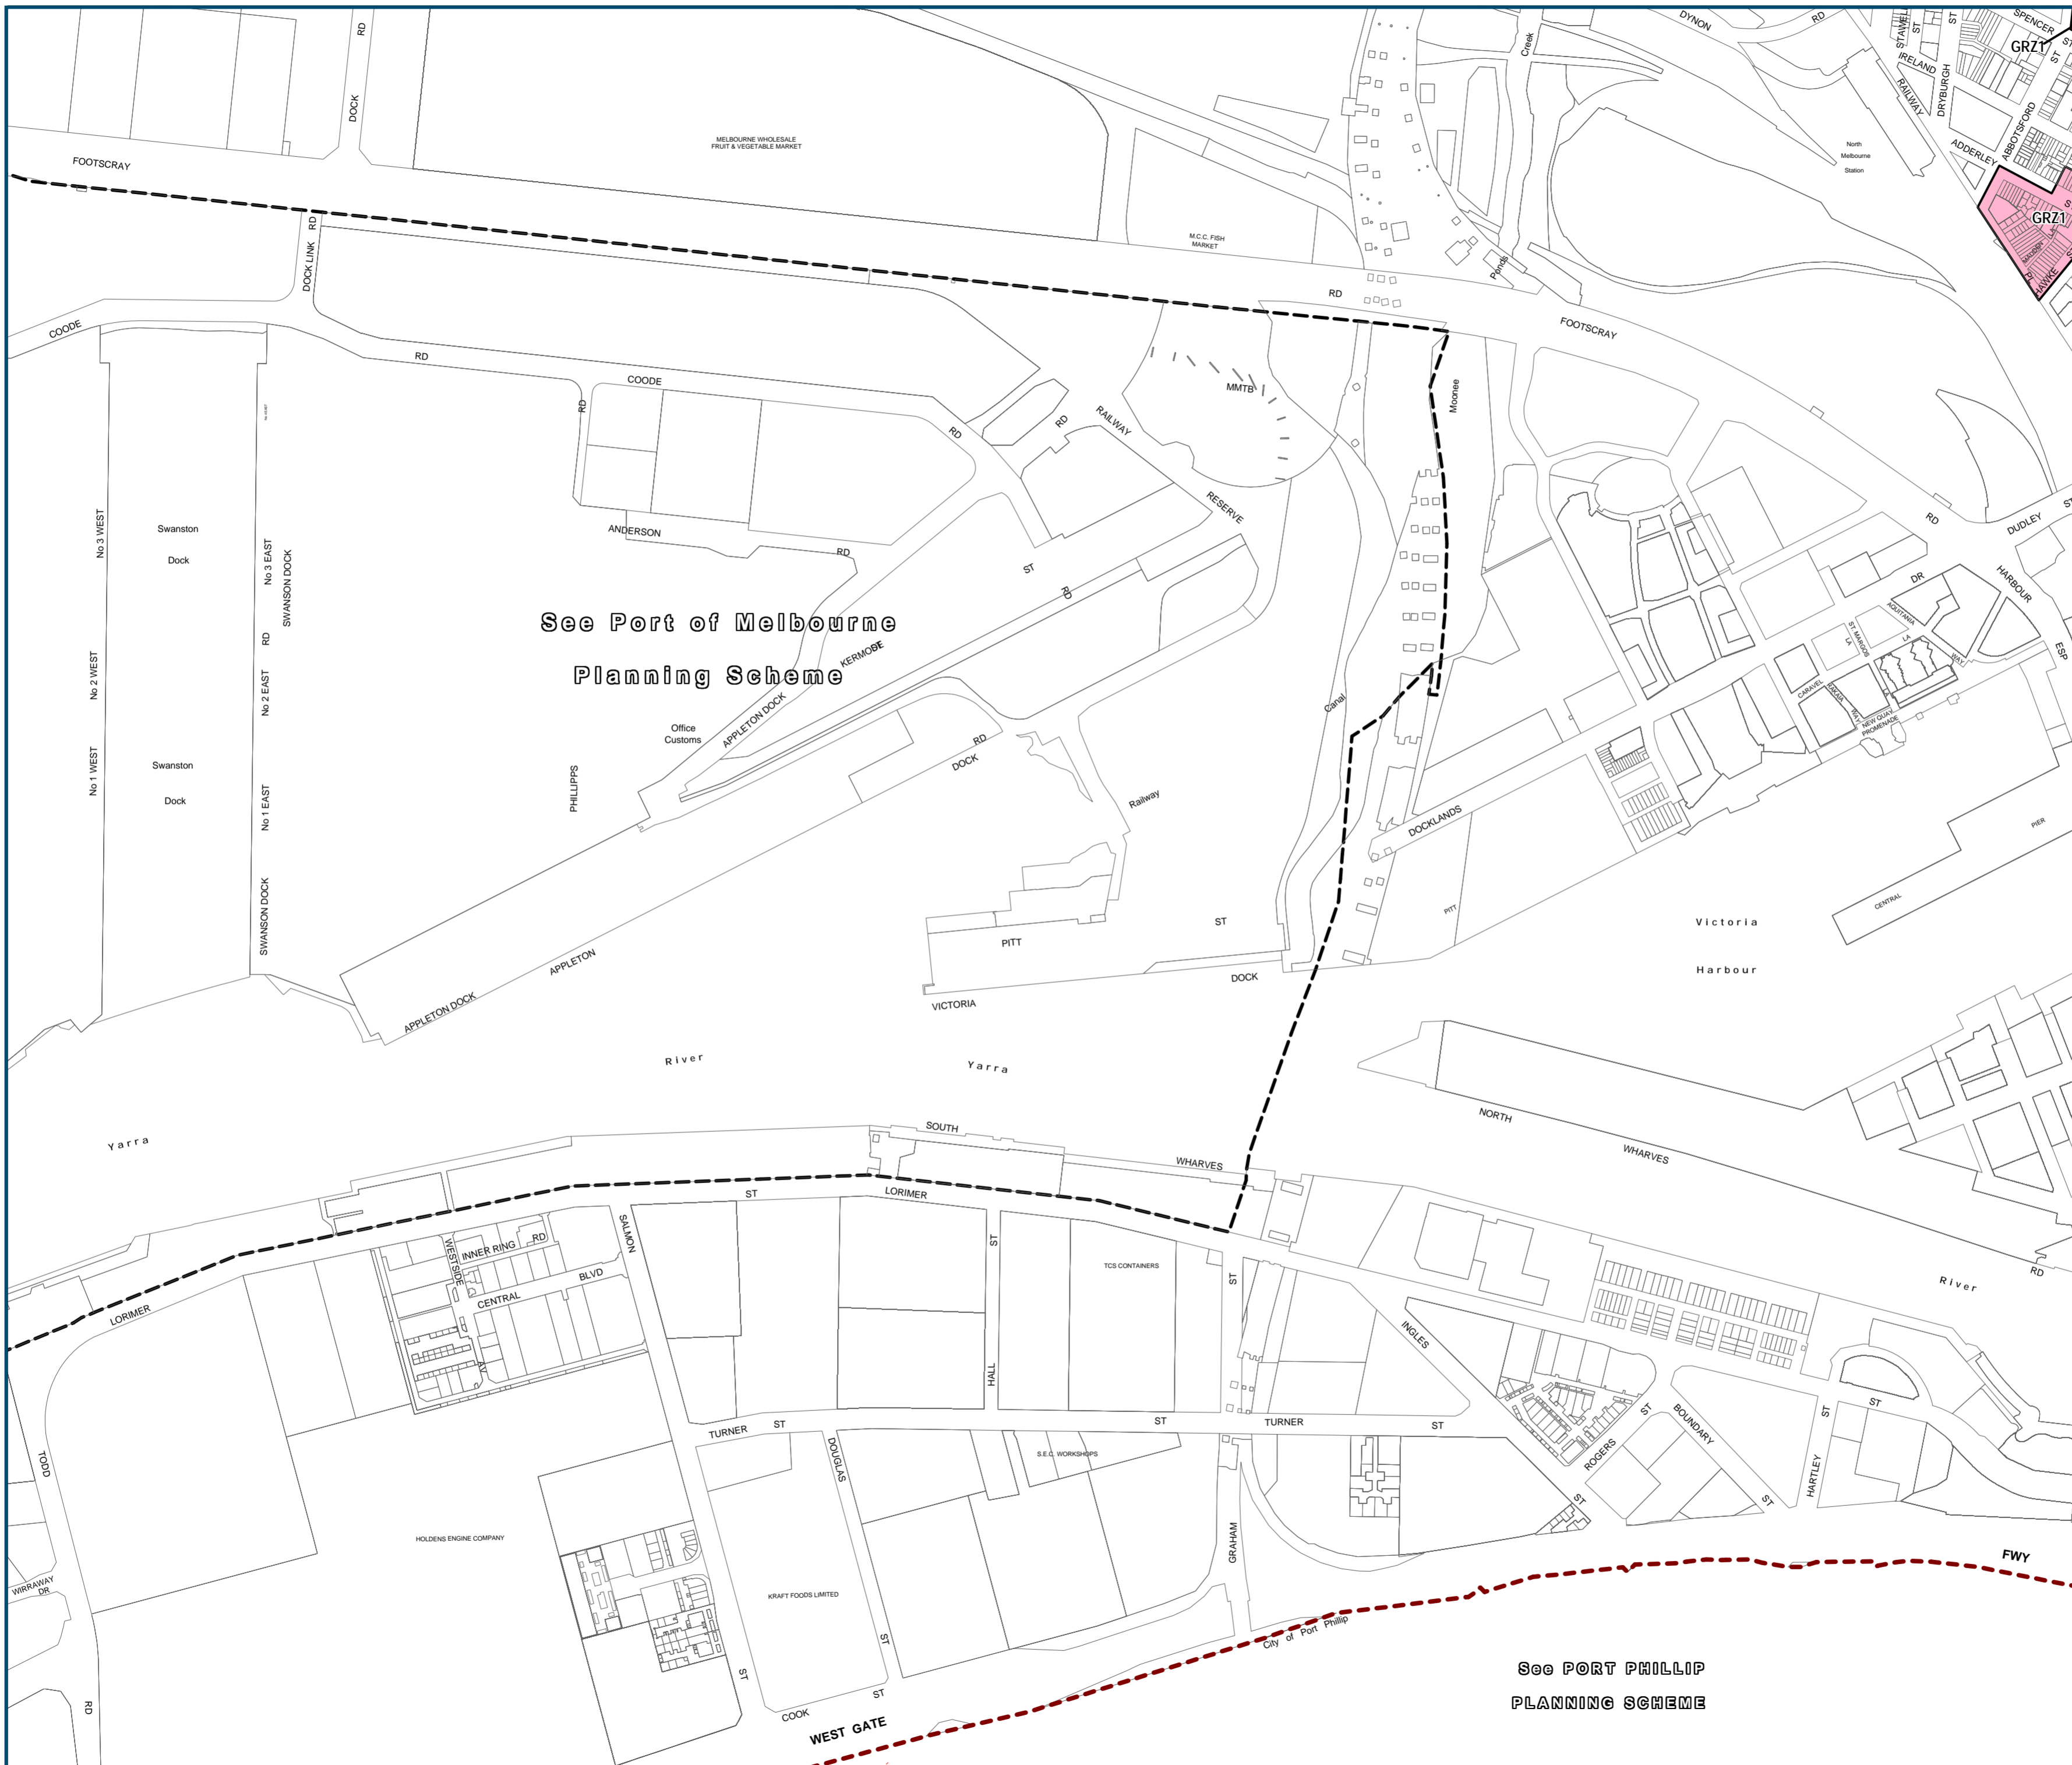

MELBOURNE PLANNING SCHEME - LOCAL PROVISION

ZONES

Residential
 GRZ1 General Residential Zone - Schedule 1

INDEX TO ADJOINING MAPS

Printed: 30/5/2014

AMENDMENT C179

MAP No 7