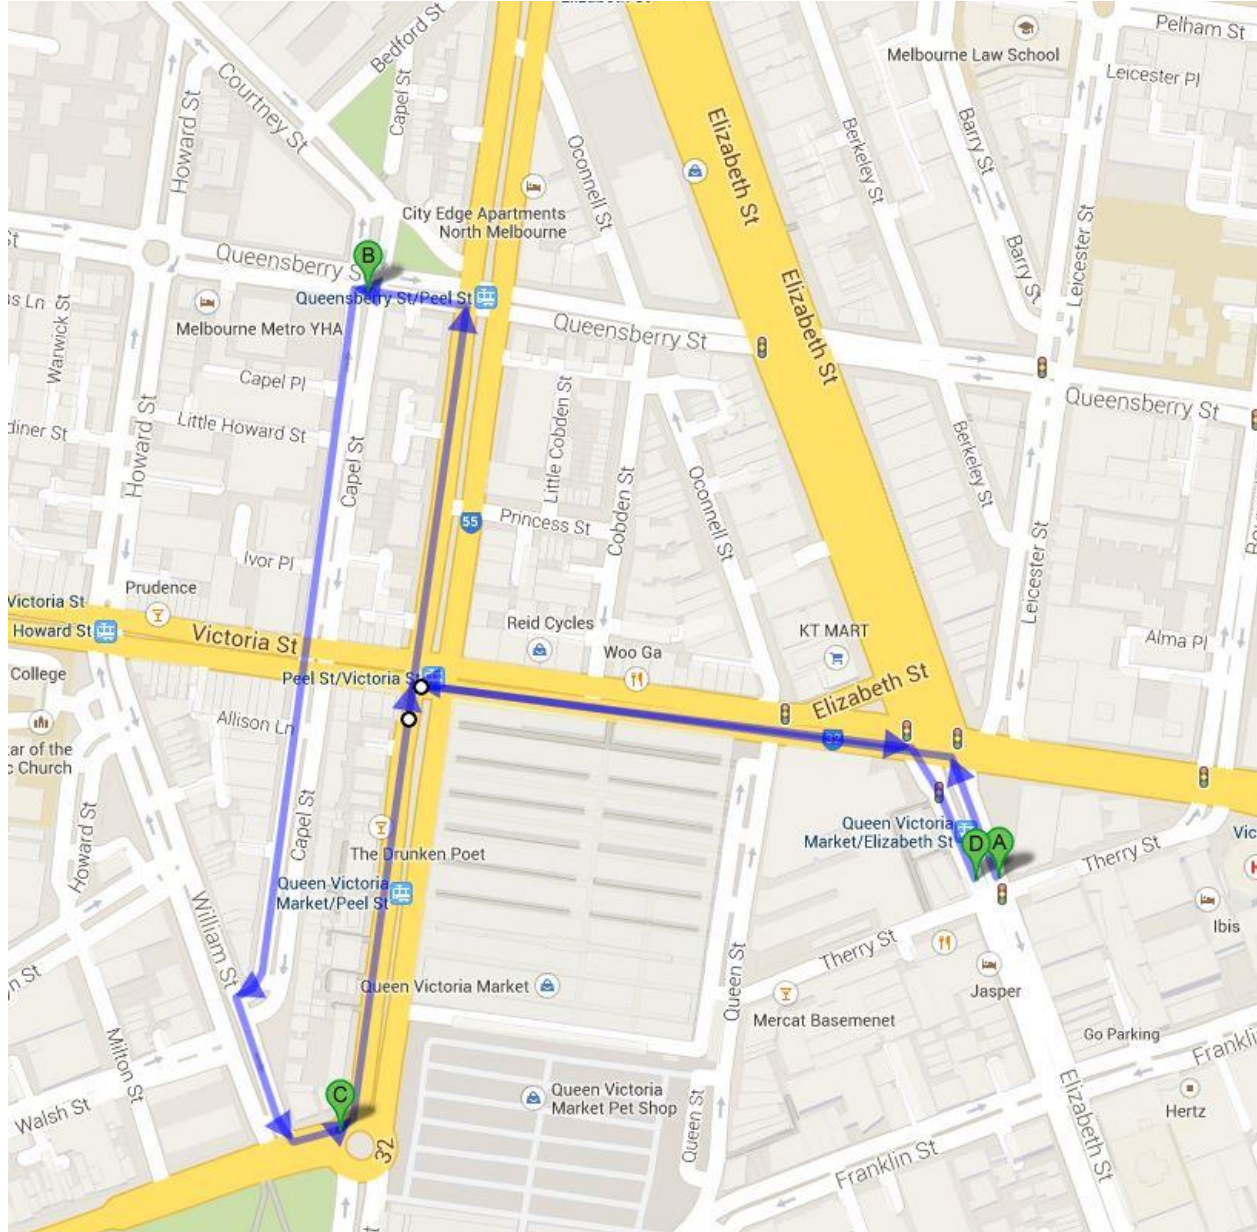

# North & West Melbourne Precinct, Monday 23 March

**Workshop:**  
Blue Room  
Multicultural Hub  
506 Elizabeth St  
6.00 – 7.30pm

**Optional Guided Walk:**  
As per map.  
5.00 – 5.45pm

**LOVELL CHEN**