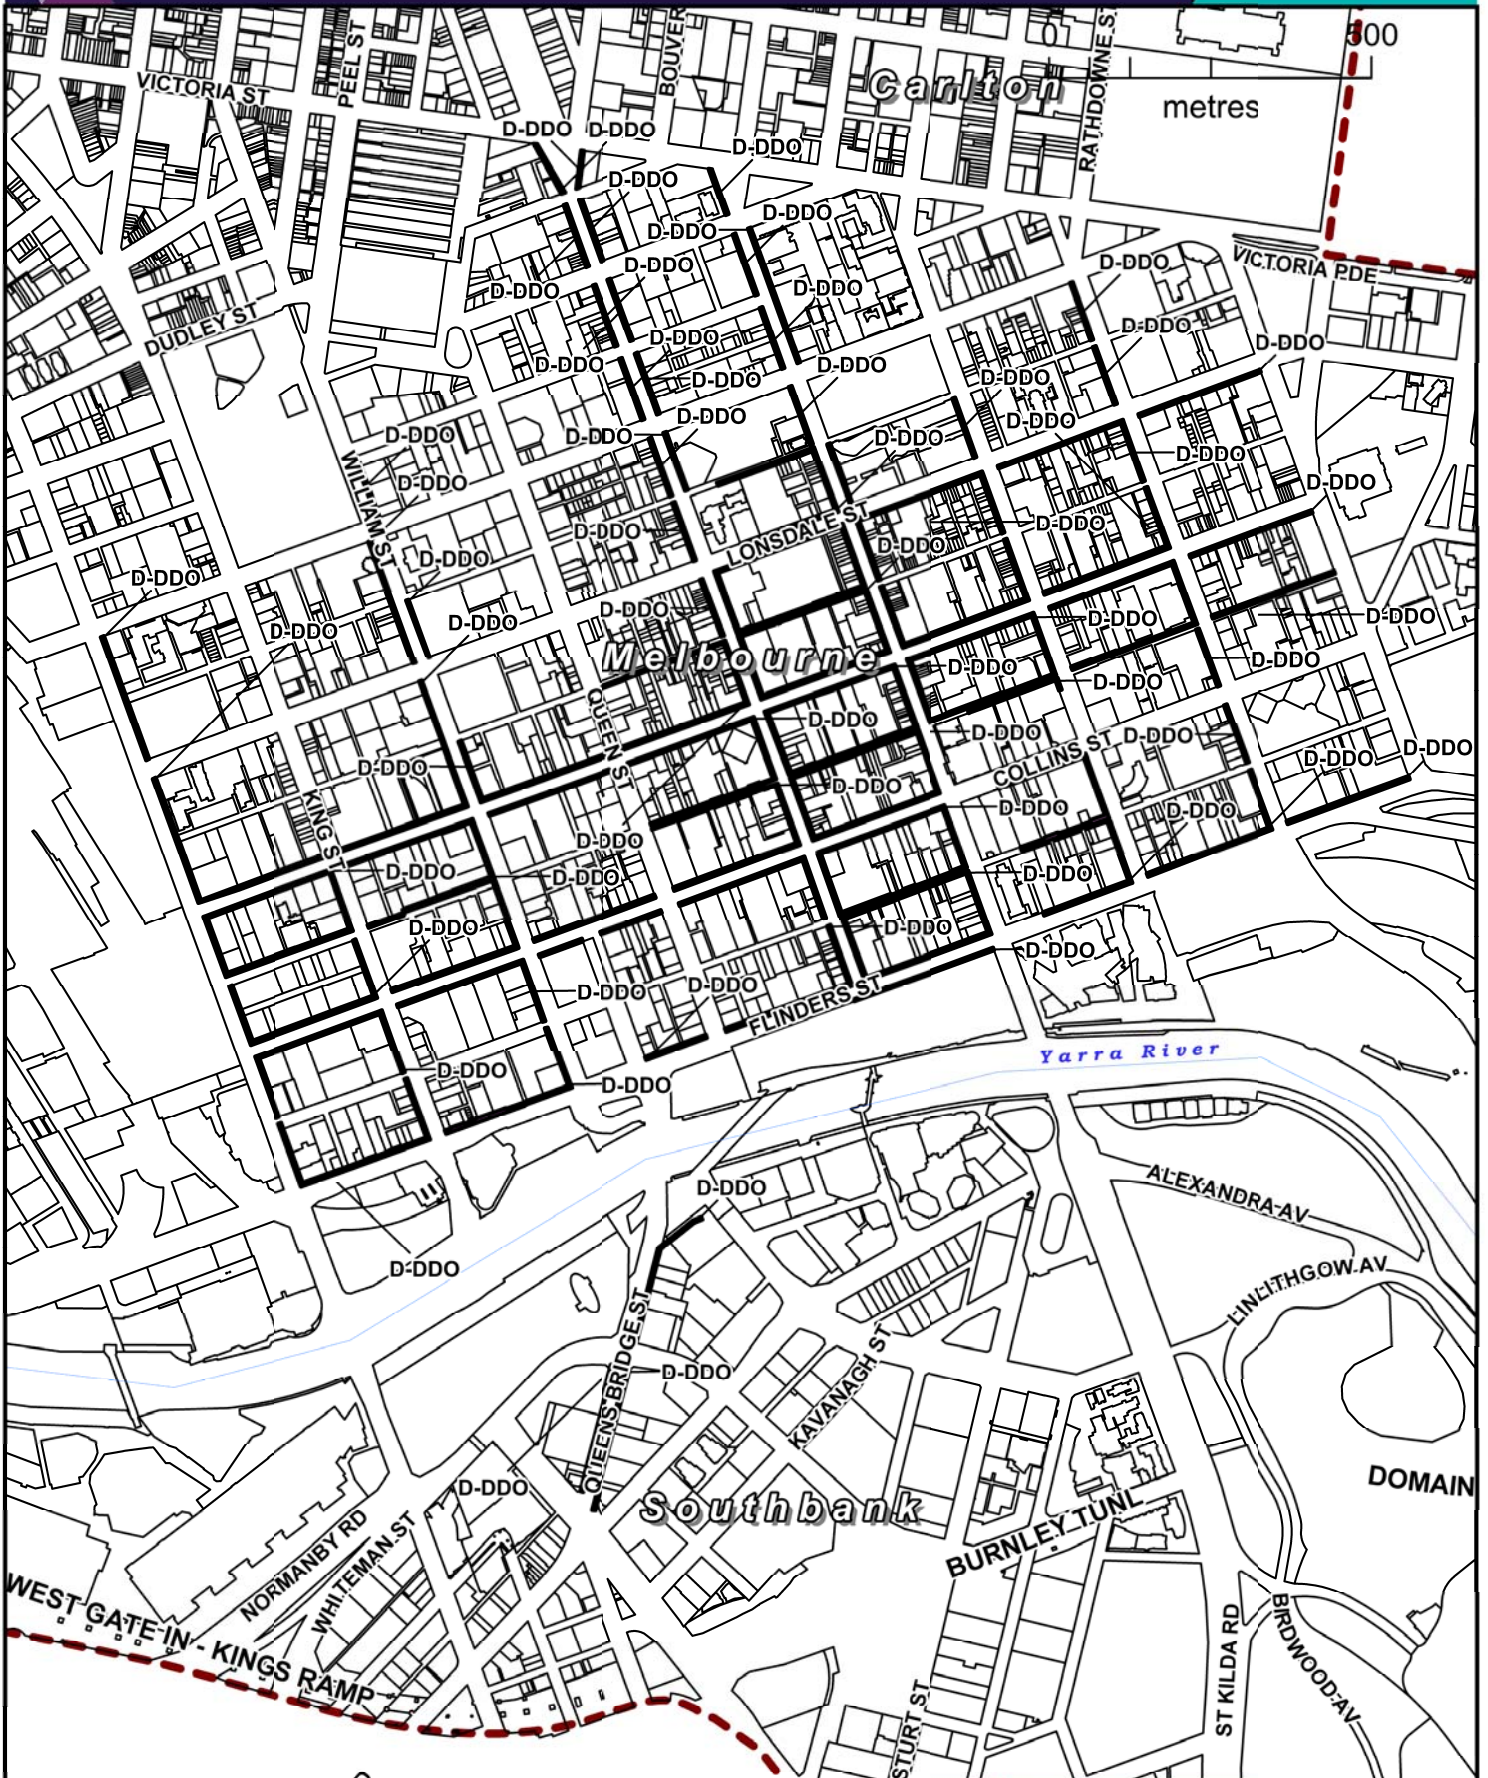

MELBOURNE PLANNING SCHEME

LEGEND

Part of Planning Scheme Map 8DDO4

D-DDO AREA TO BE DELETED FROM A DESIGN AND DEVELOPMENT OVERLAY

AMENDMENT C308

Planning Mapping Services |
Planning Information Services
Planning |

VICTORIA
State Government

Environment,
Land, Water
and Planning