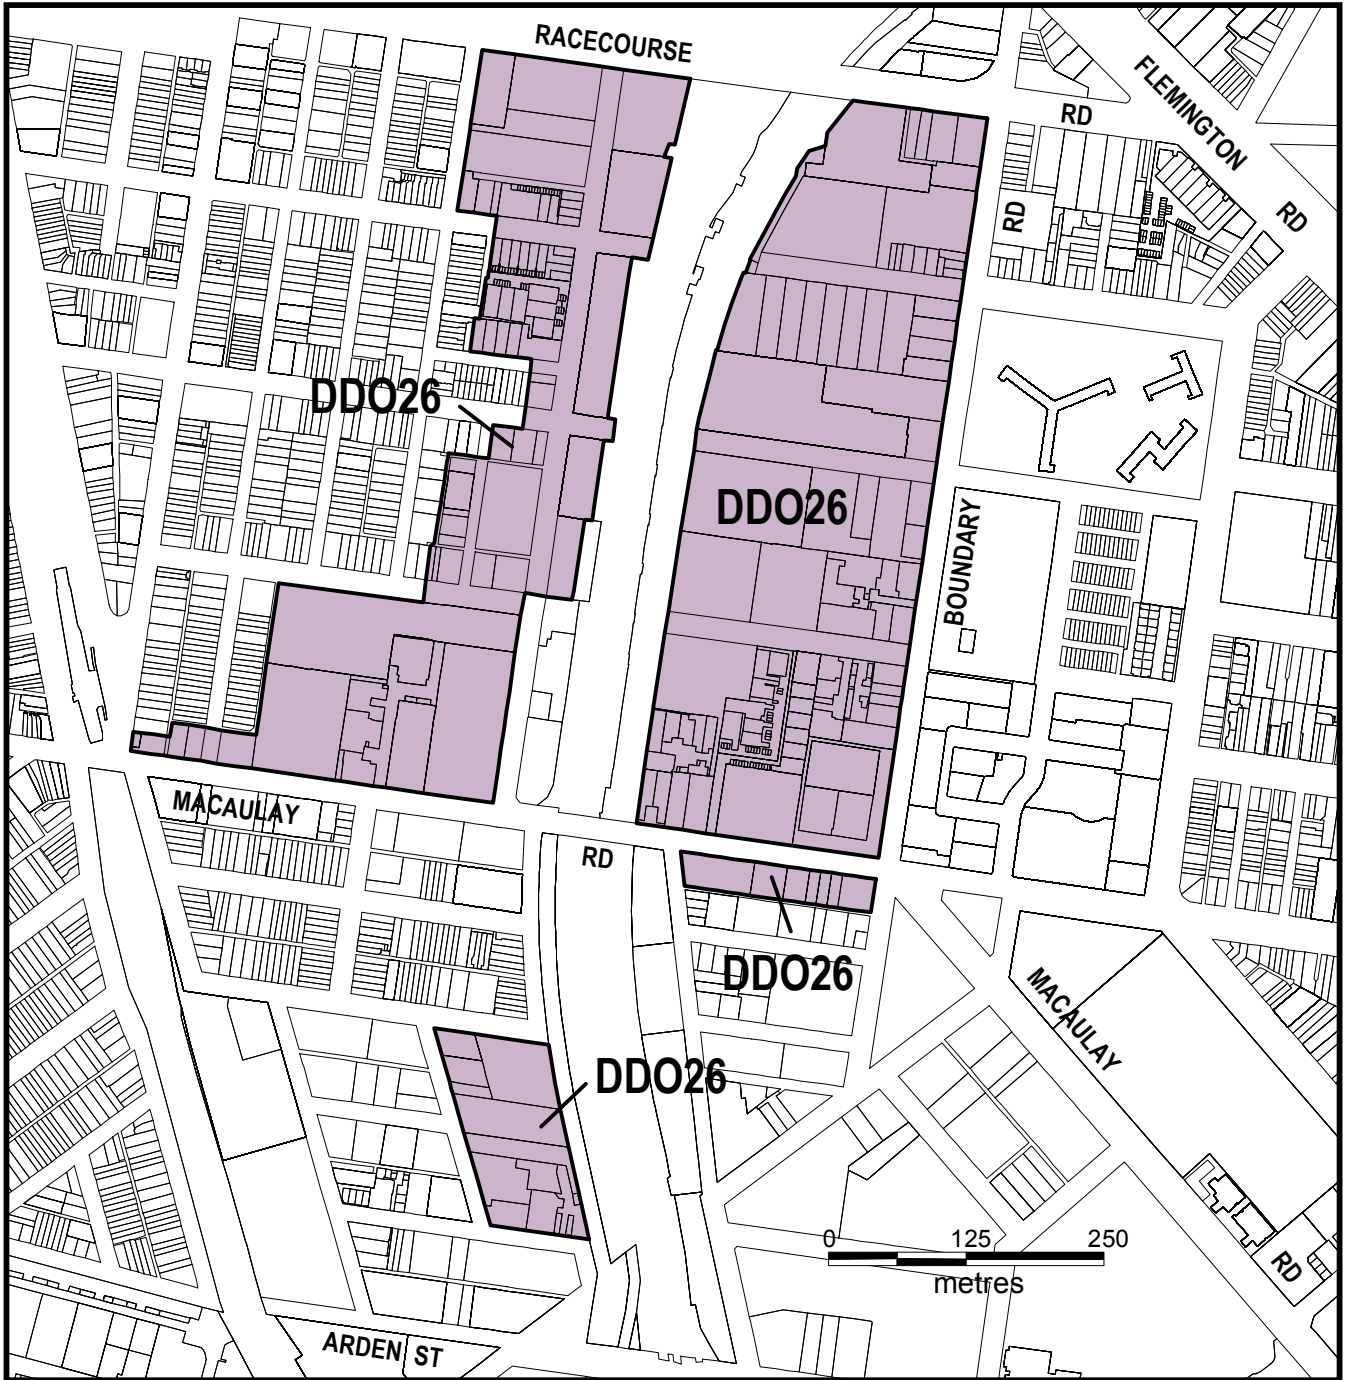

MELBOURNE PLANNING SCHEME LOCAL PROVISION

Part of Planning Scheme Map 4DDOPT1

LEGEND

DDO26	DESIGN AND DEVELOPMENT OVERLAY - SCHEDULE 26
-------	---

AMENDMENT C190