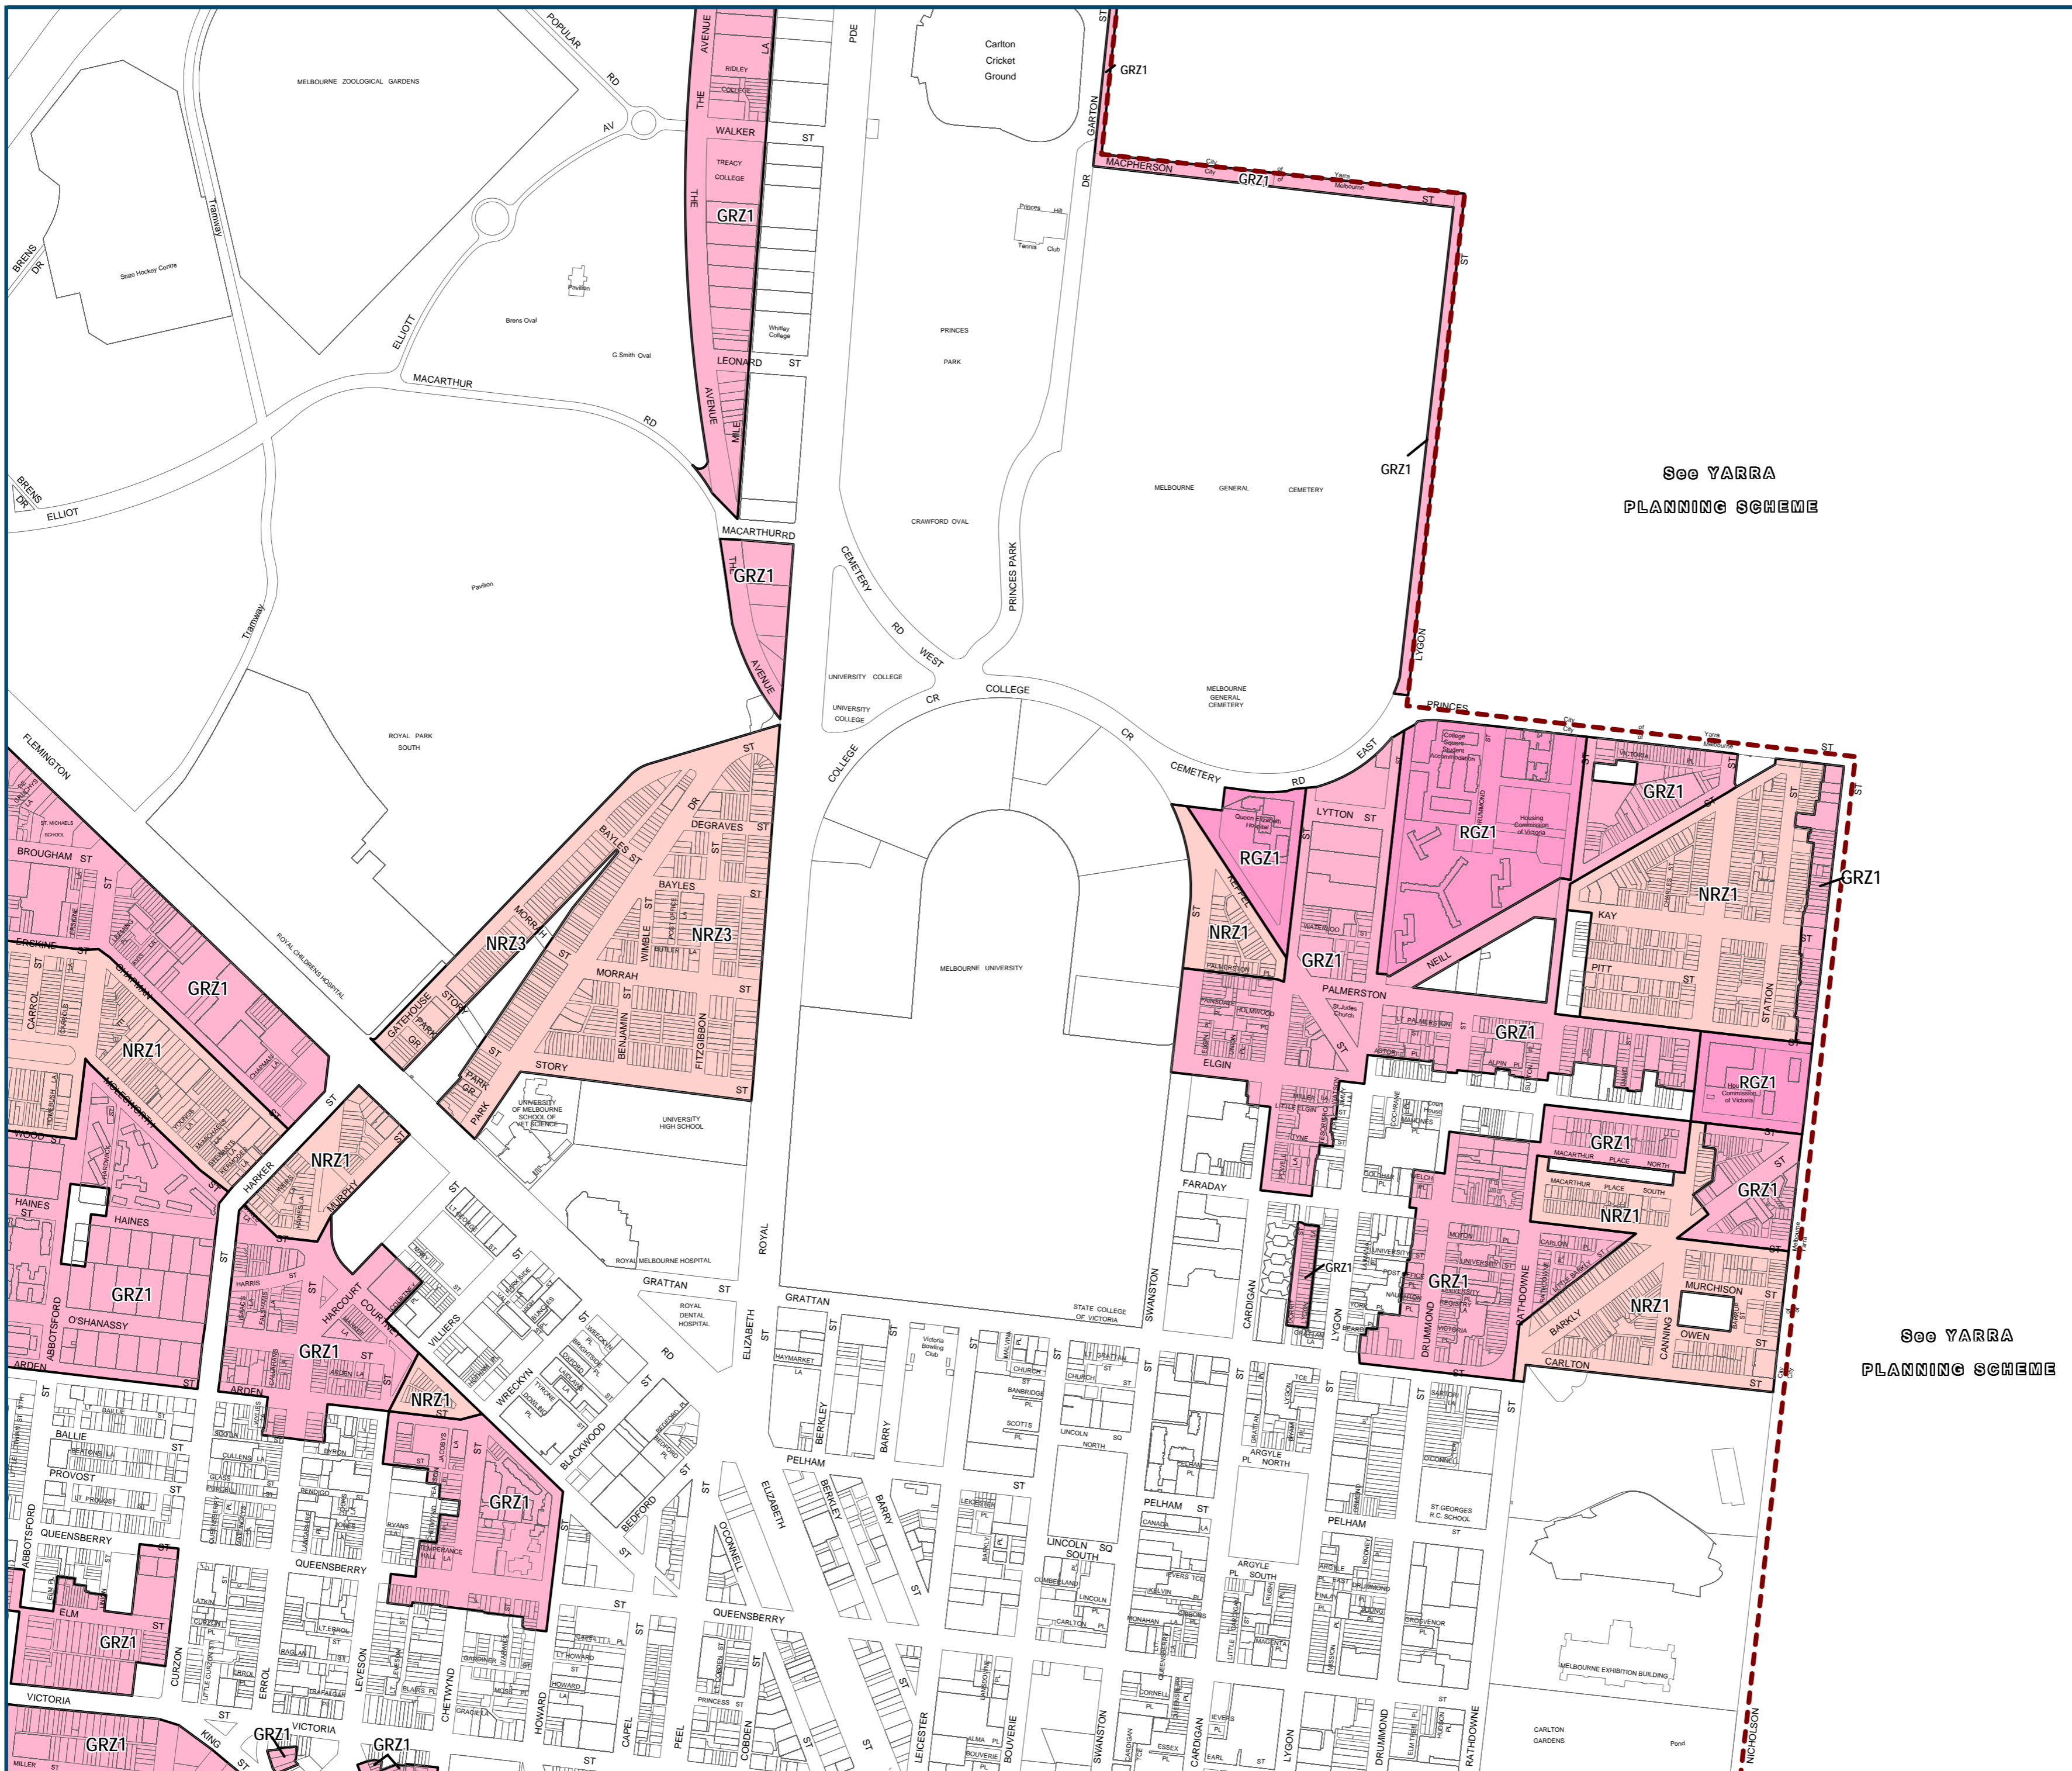

MELBOURNE PLANNING SCHEME - LOCAL PROVISION

ZONES

- Residential**
- GRZ1 General Residential Zone - Schedule 1
 - NRZ1 Neighbourhood Residential Zone - Schedule 1
 - NRZ3 Neighbourhood Residential Zone - Schedule 3
 - RGZ1 Residential Growth Zone - Schedule 1

INDEX TO ADJOINING MAPS

Printed: 22/7/2014

AMENDMENT C179

MAP No 5