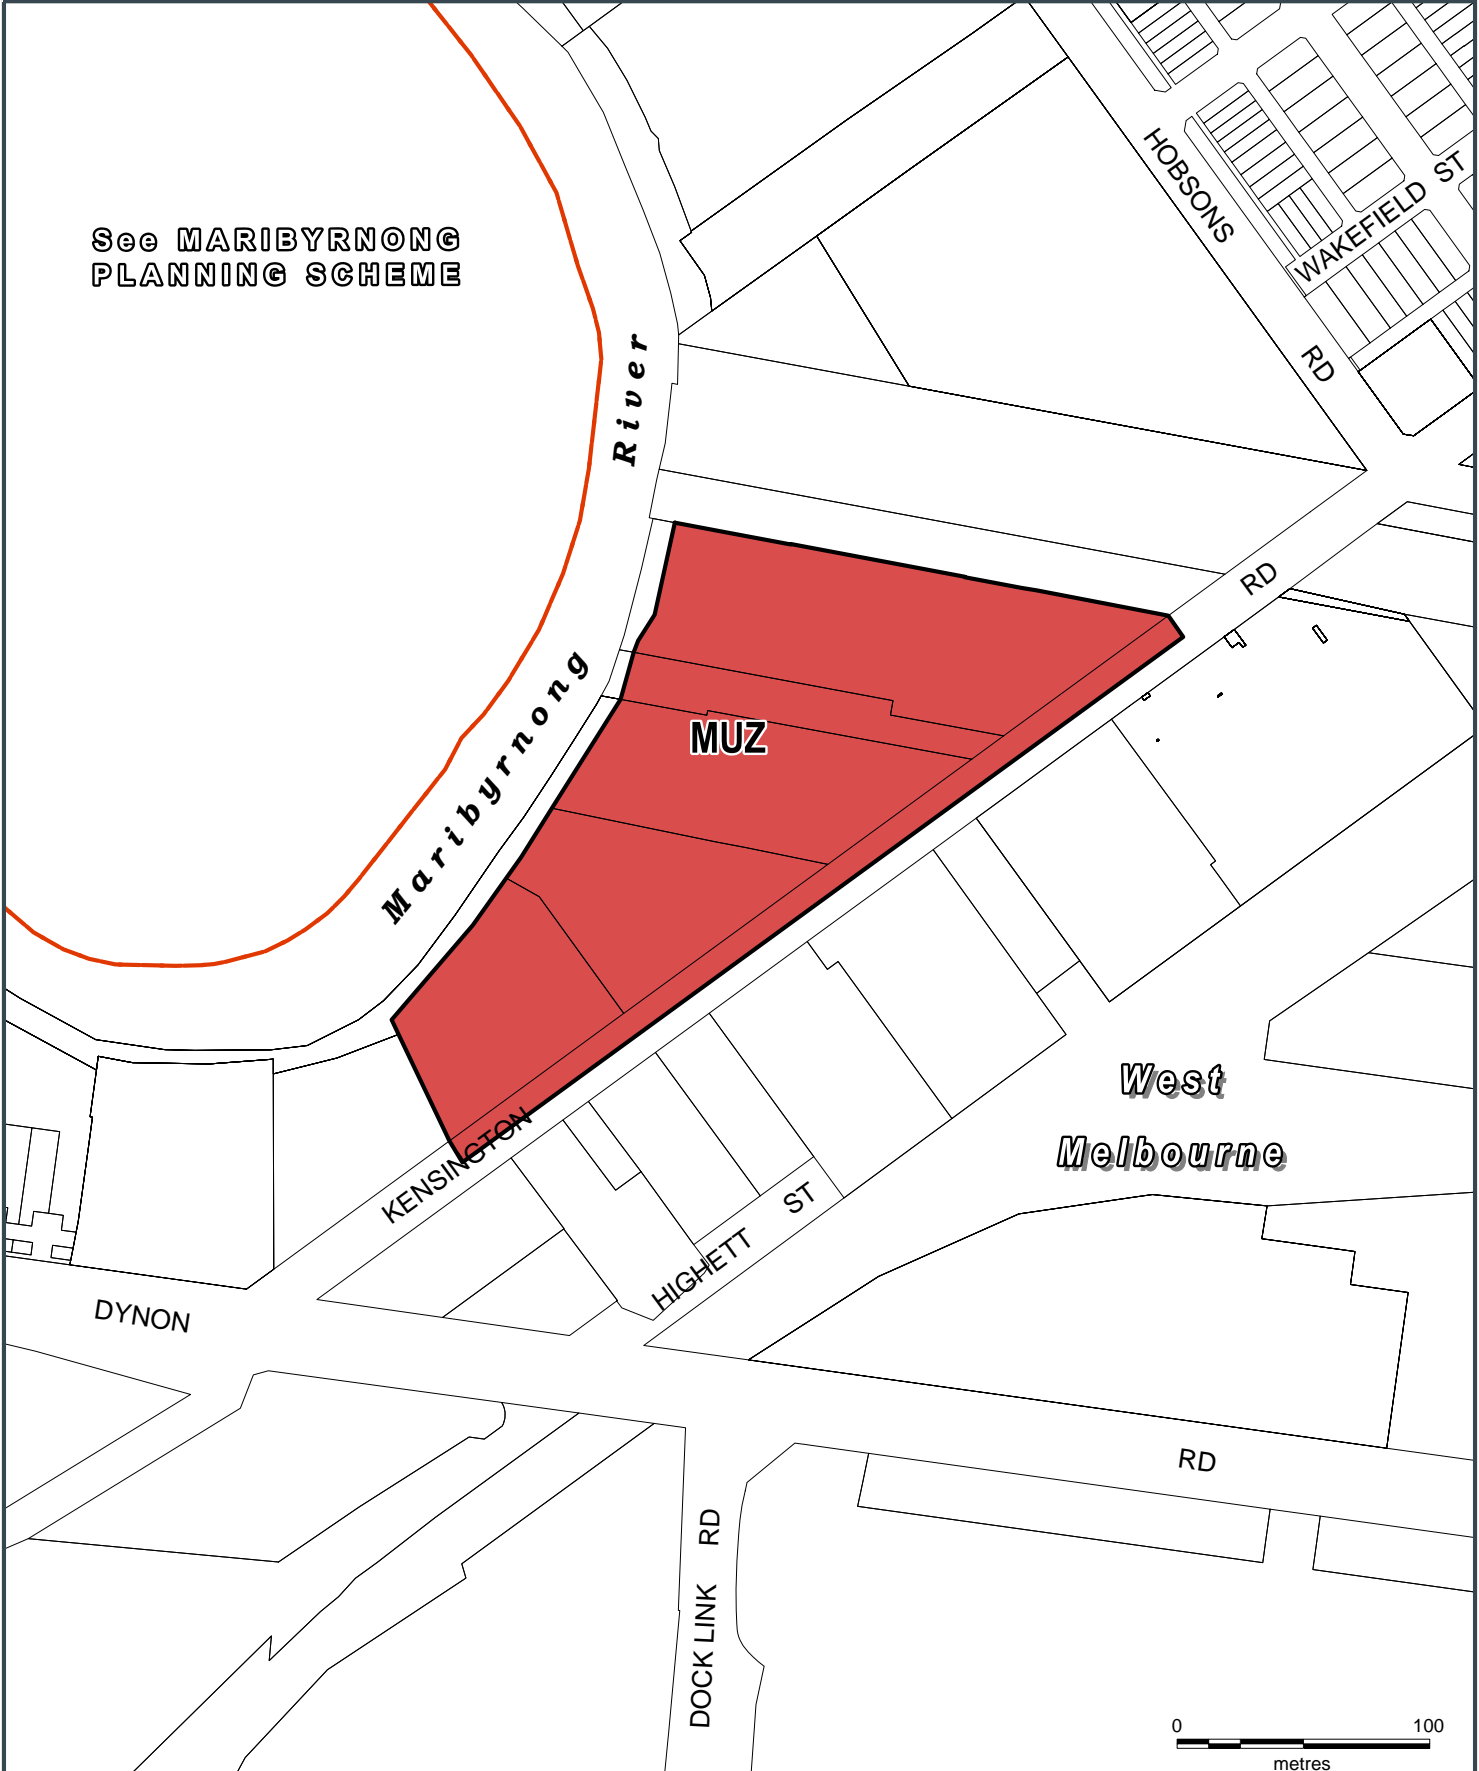

MELBOURNE PLANNING SCHEME

LEGEND

MUZ Mixed Use Zone

Part of Planning Scheme Map 4

AMENDMENT C221