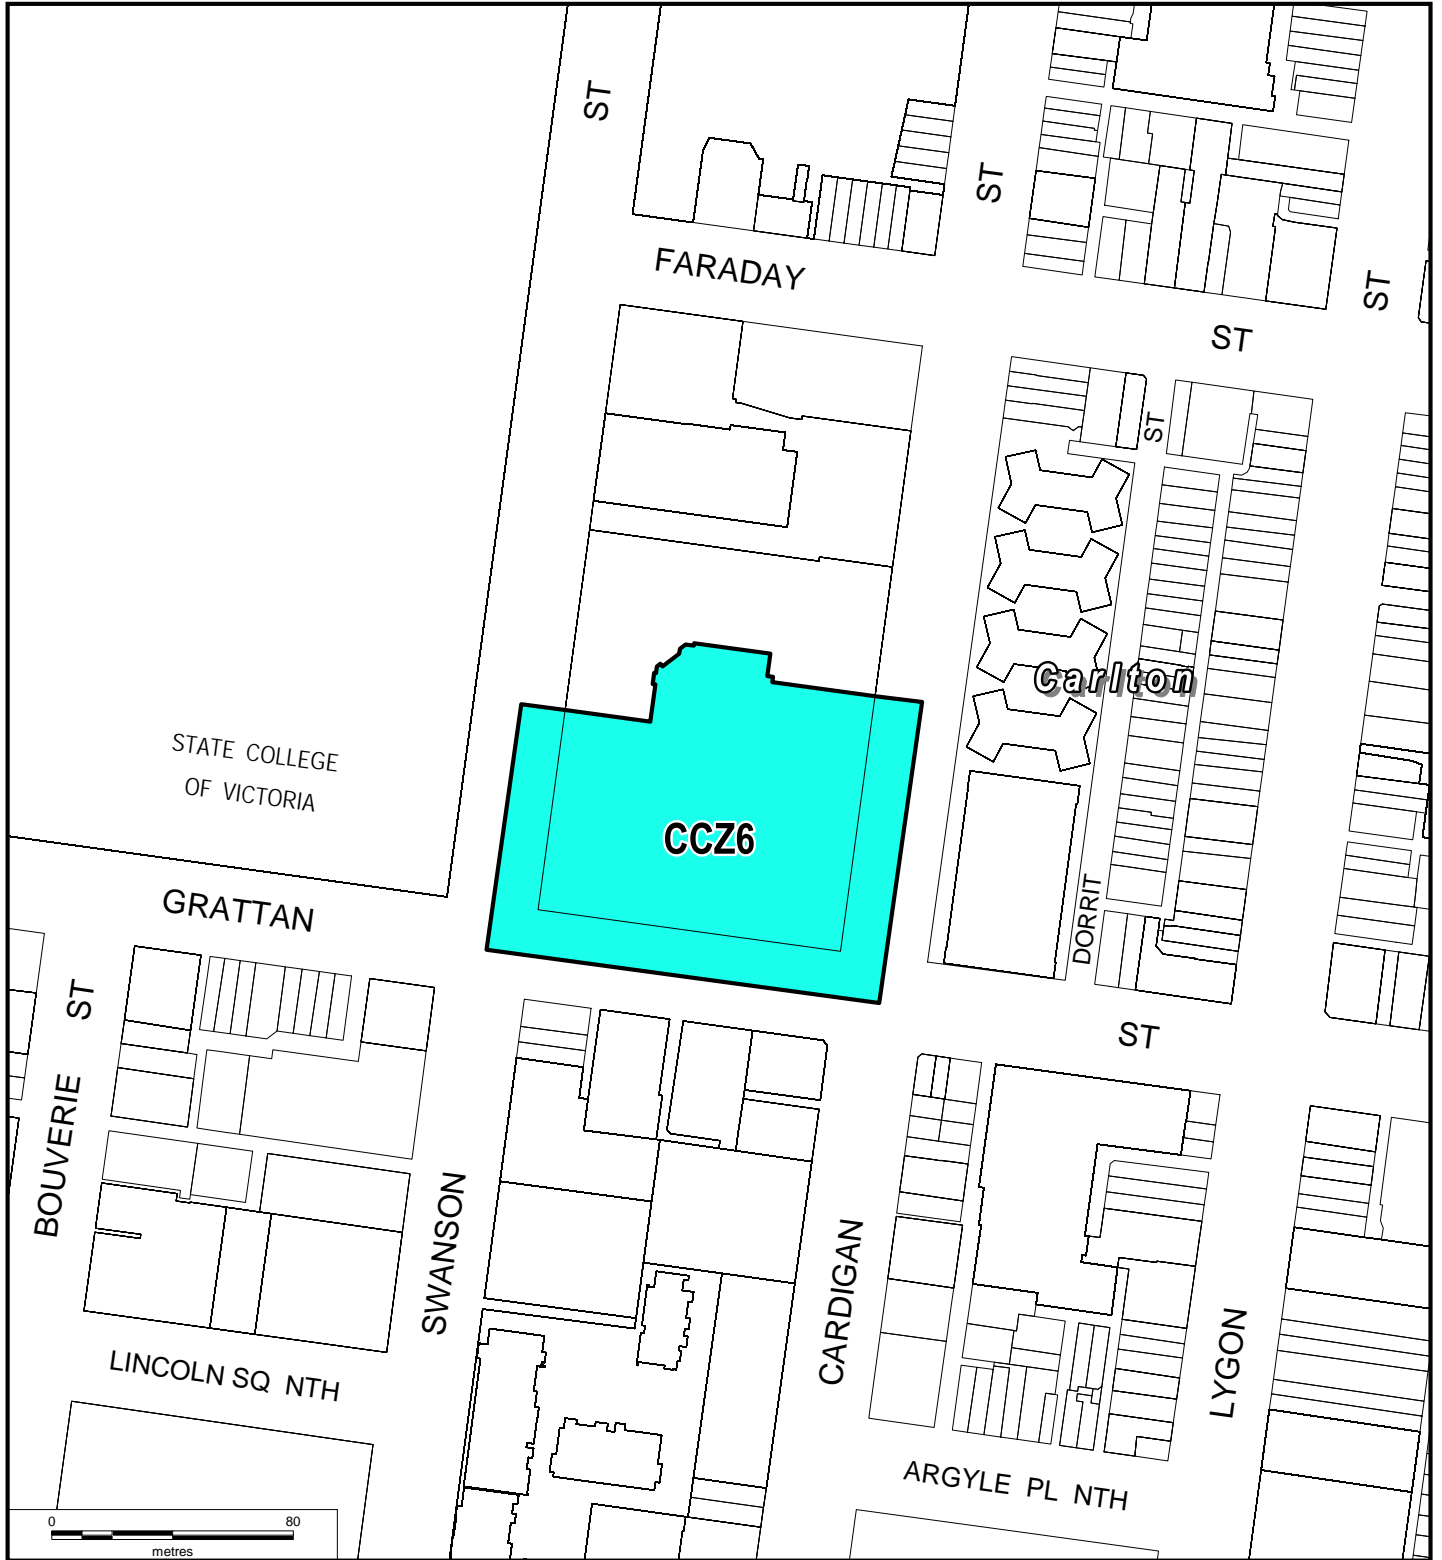

MELBOURNE PLANNING SCHEME LOCAL PROVISION

LEGEND

CCZ6 CAPITAL CITY ZONE - SCHEDULE 6

Part of Planning Scheme Map 5

AMENDMENT C173