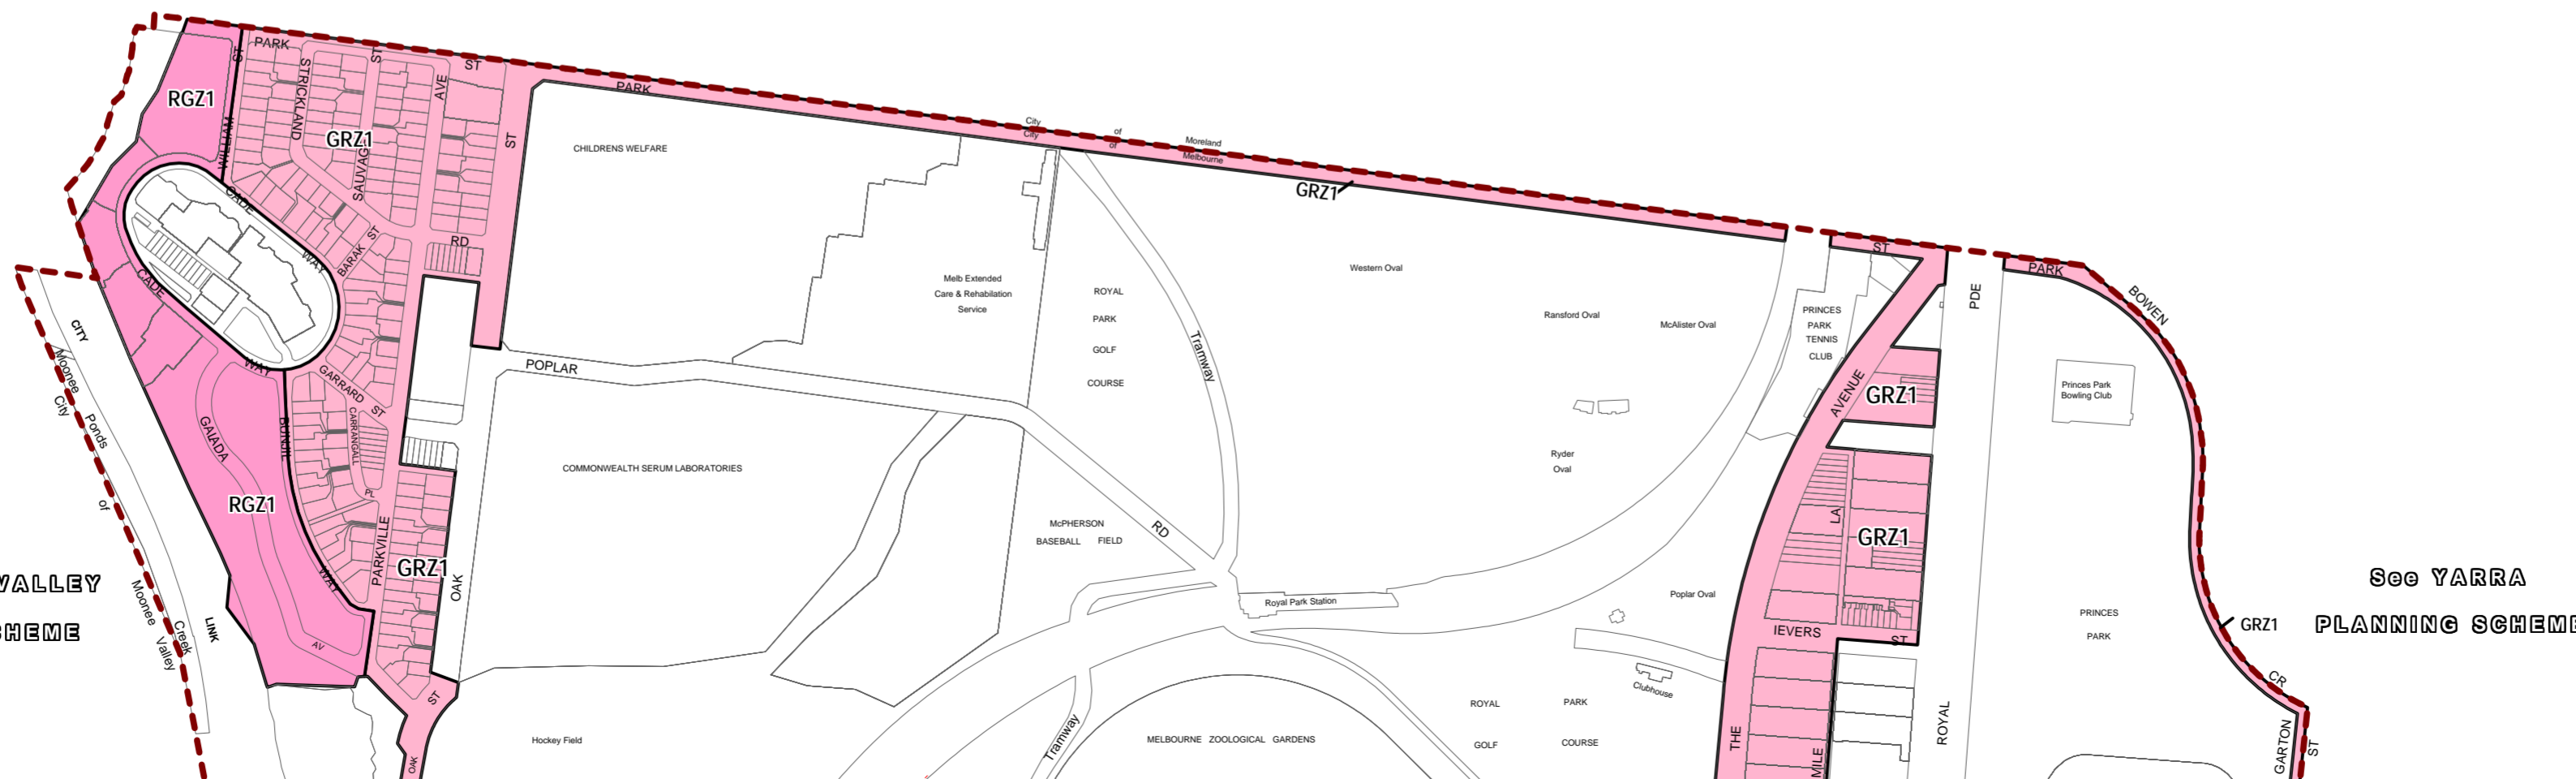

ZONES

- Residential**
- GRZ1 General Residential Zone - Schedule 1
 - RGZ1 Residential Growth Zone - Schedule 1

See MORELAND PLANNING SCHEME

INDEX TO ADJOINING MAPS

See MOONEE VALLEY PLANNING SCHEME

See YARRA PLANNING SCHEME

Printed: 30/5/2014

AMENDMENT C179

MAP No 2