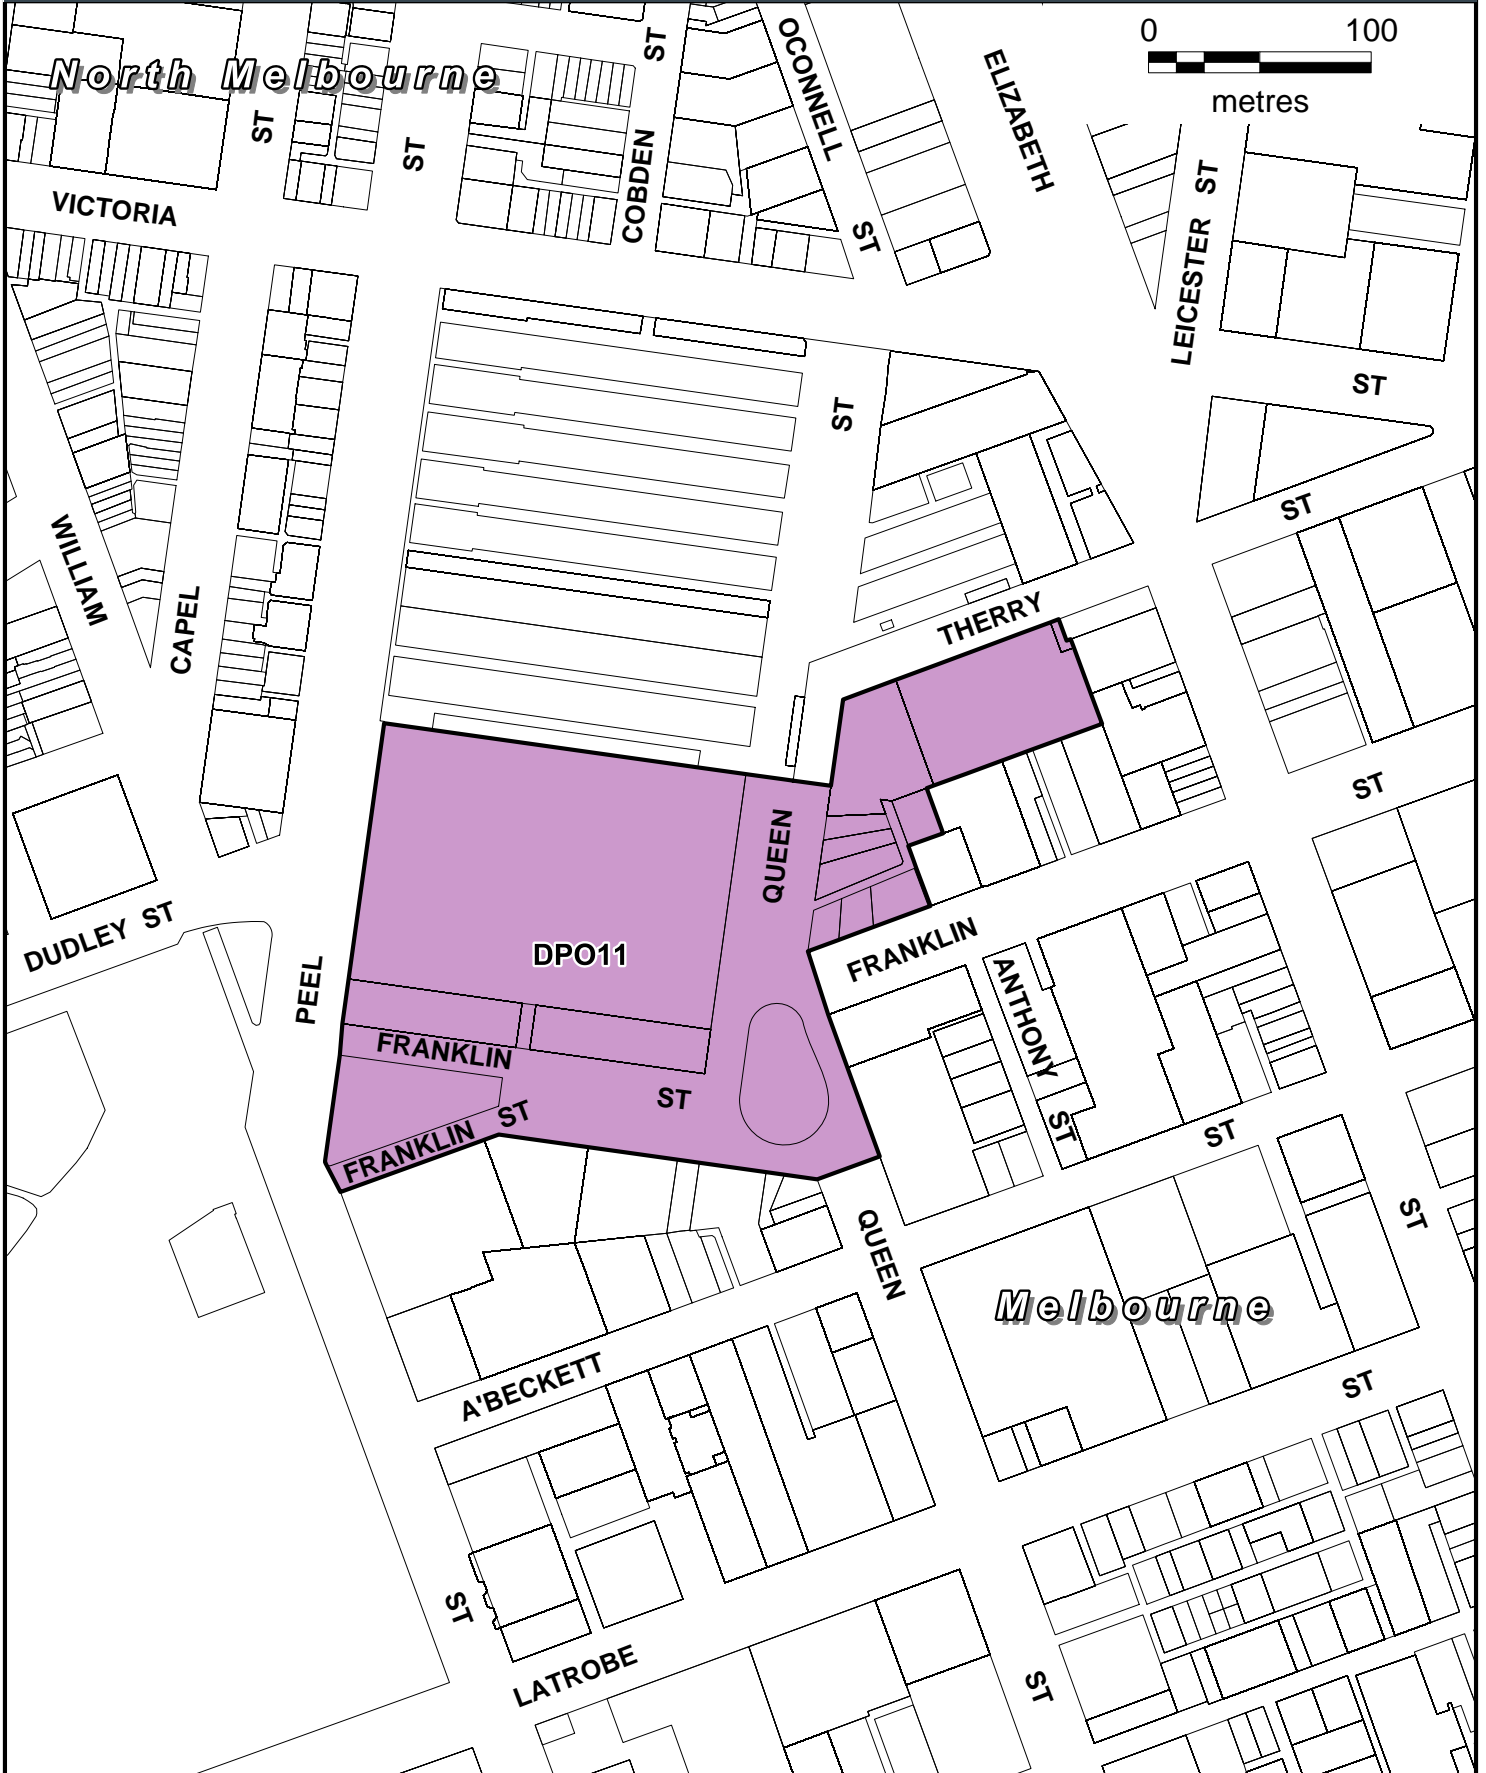

MELBOURNE PLANNING SCHEME

LEGEND

DPO11 Development Plan Overlay - Schedule 11

Part of Planning Scheme Map 8DPO

AMENDMENT C245