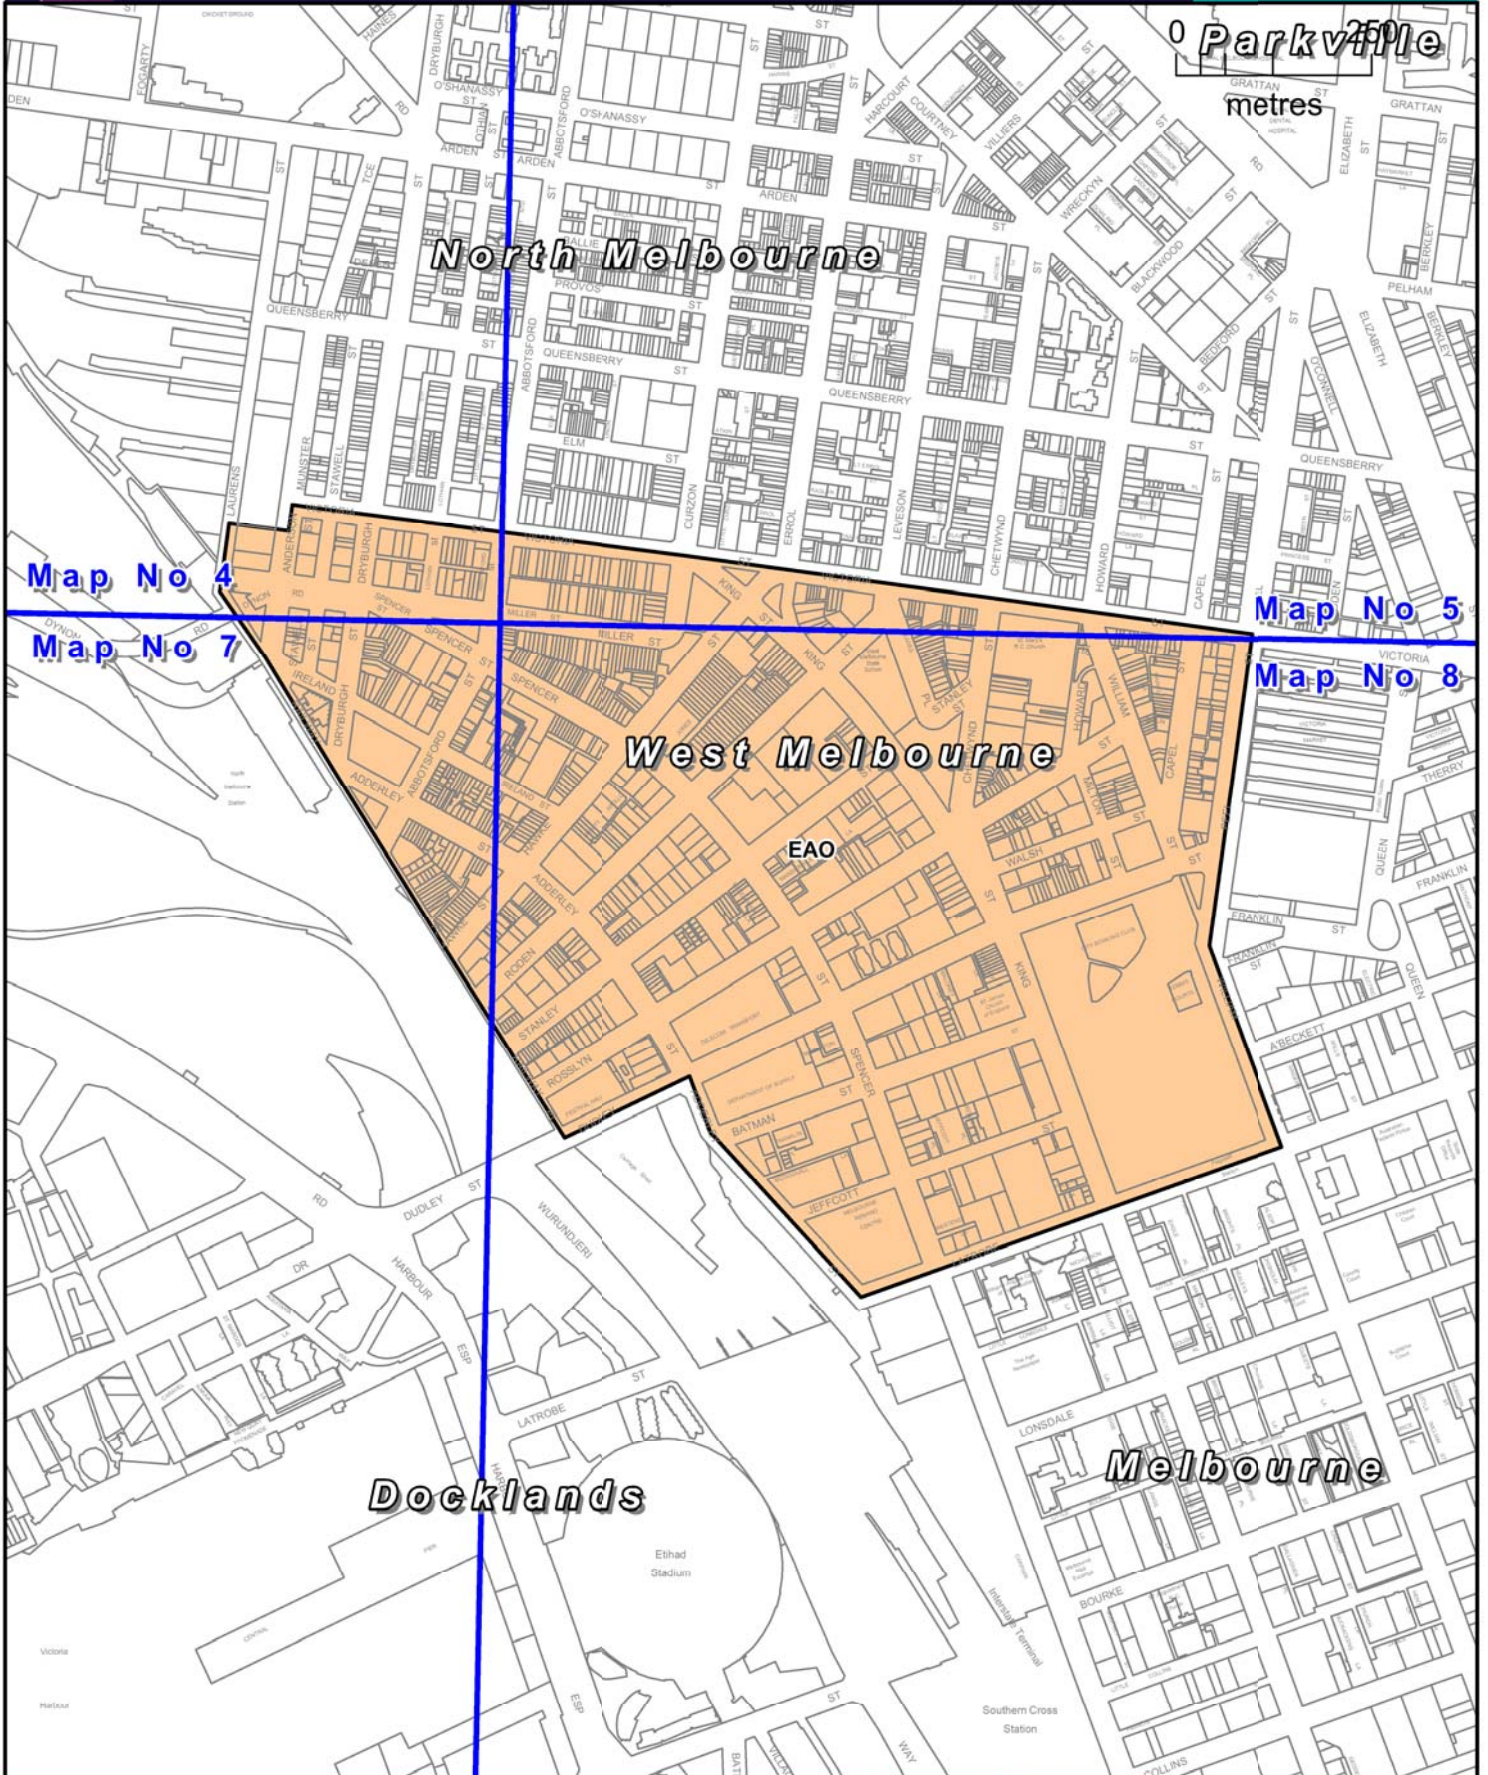

MELBOURNE PLANNING SCHEME

LEGEND

Part of Planning Scheme Map 4, 5, 7 & 8

EAO ENVIRONMENTAL AUDIT OVERLAY

AMENDMENT C309