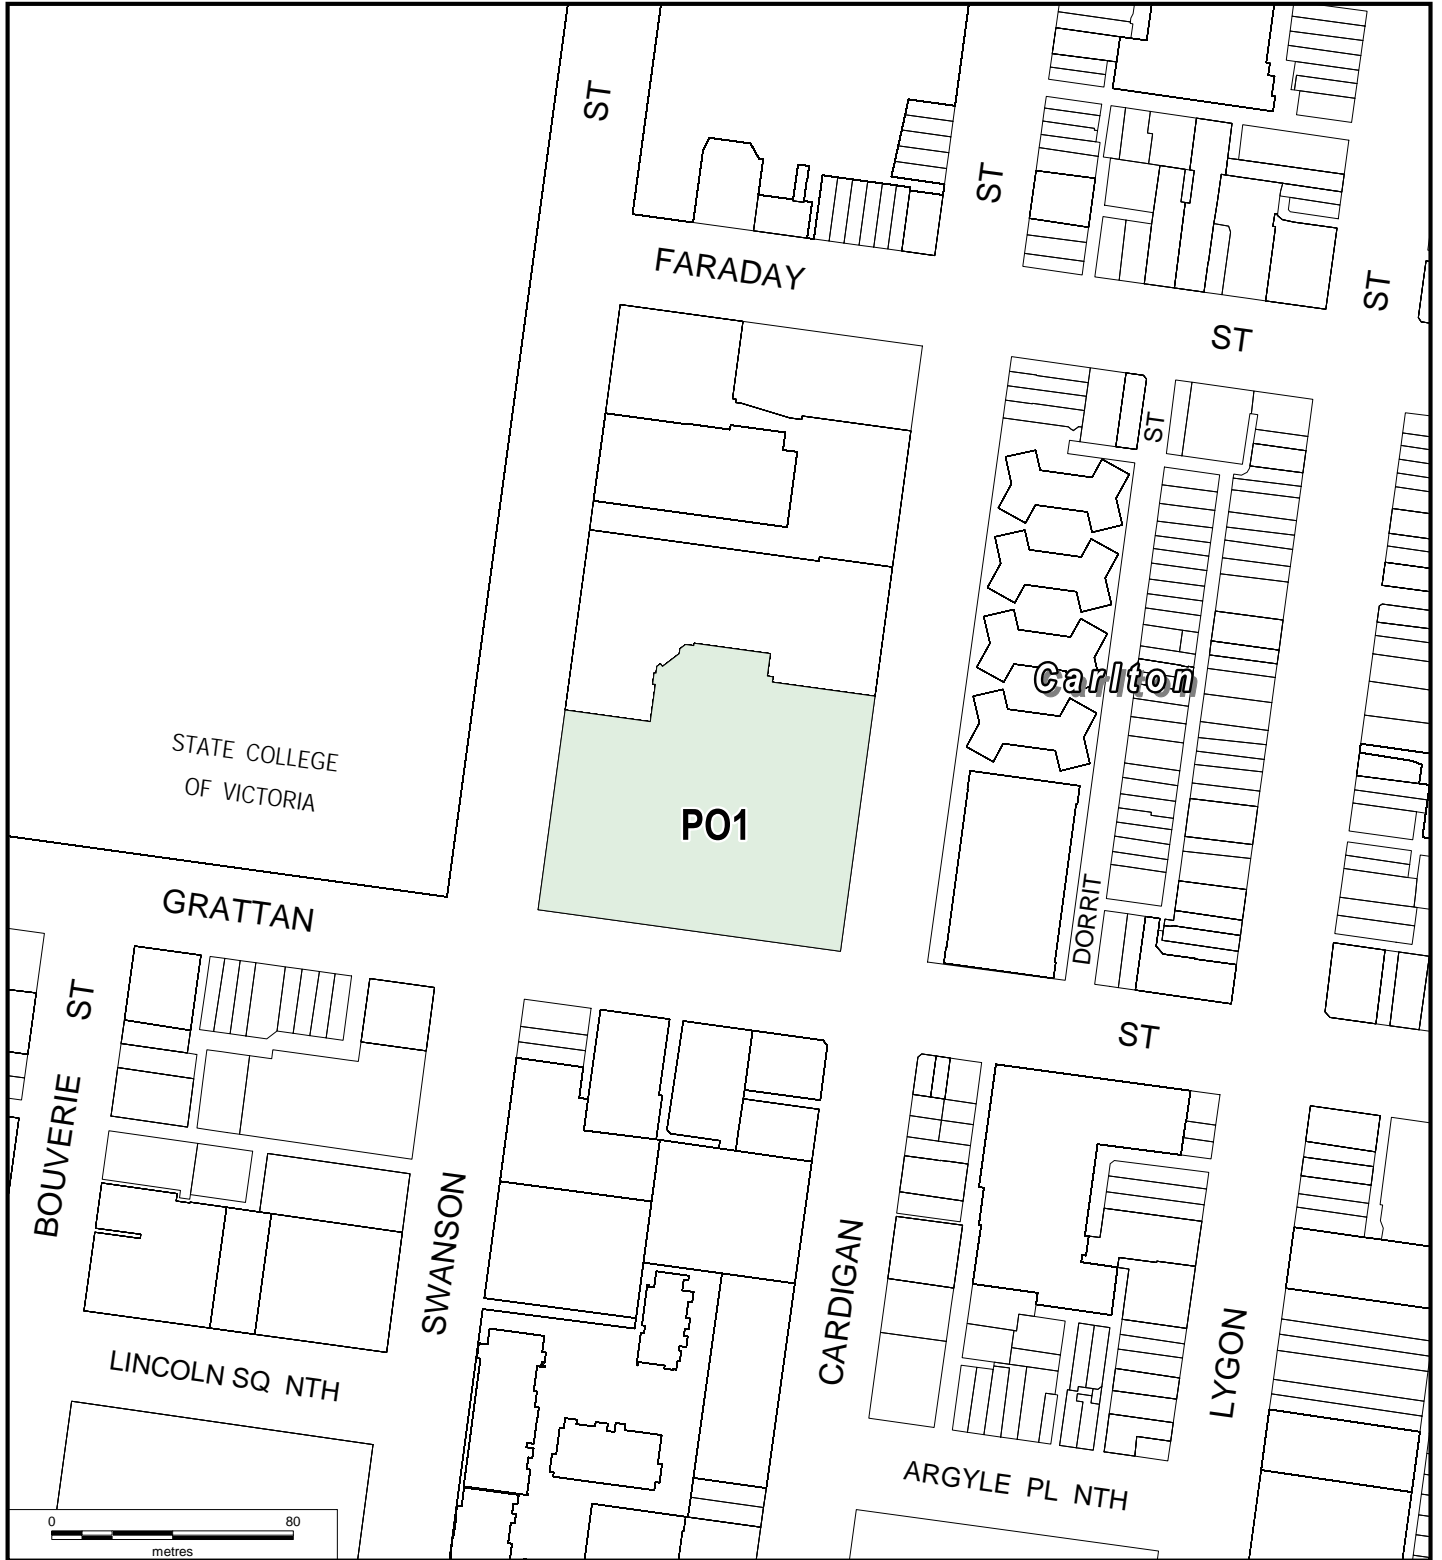

# MELBOURNE PLANNING SCHEME LOCAL PROVISION

Part of Planning Scheme Map 5PO

## LEGEND

P01	PARKING OVERLAY - SCHEDULE 1
-----	------------------------------