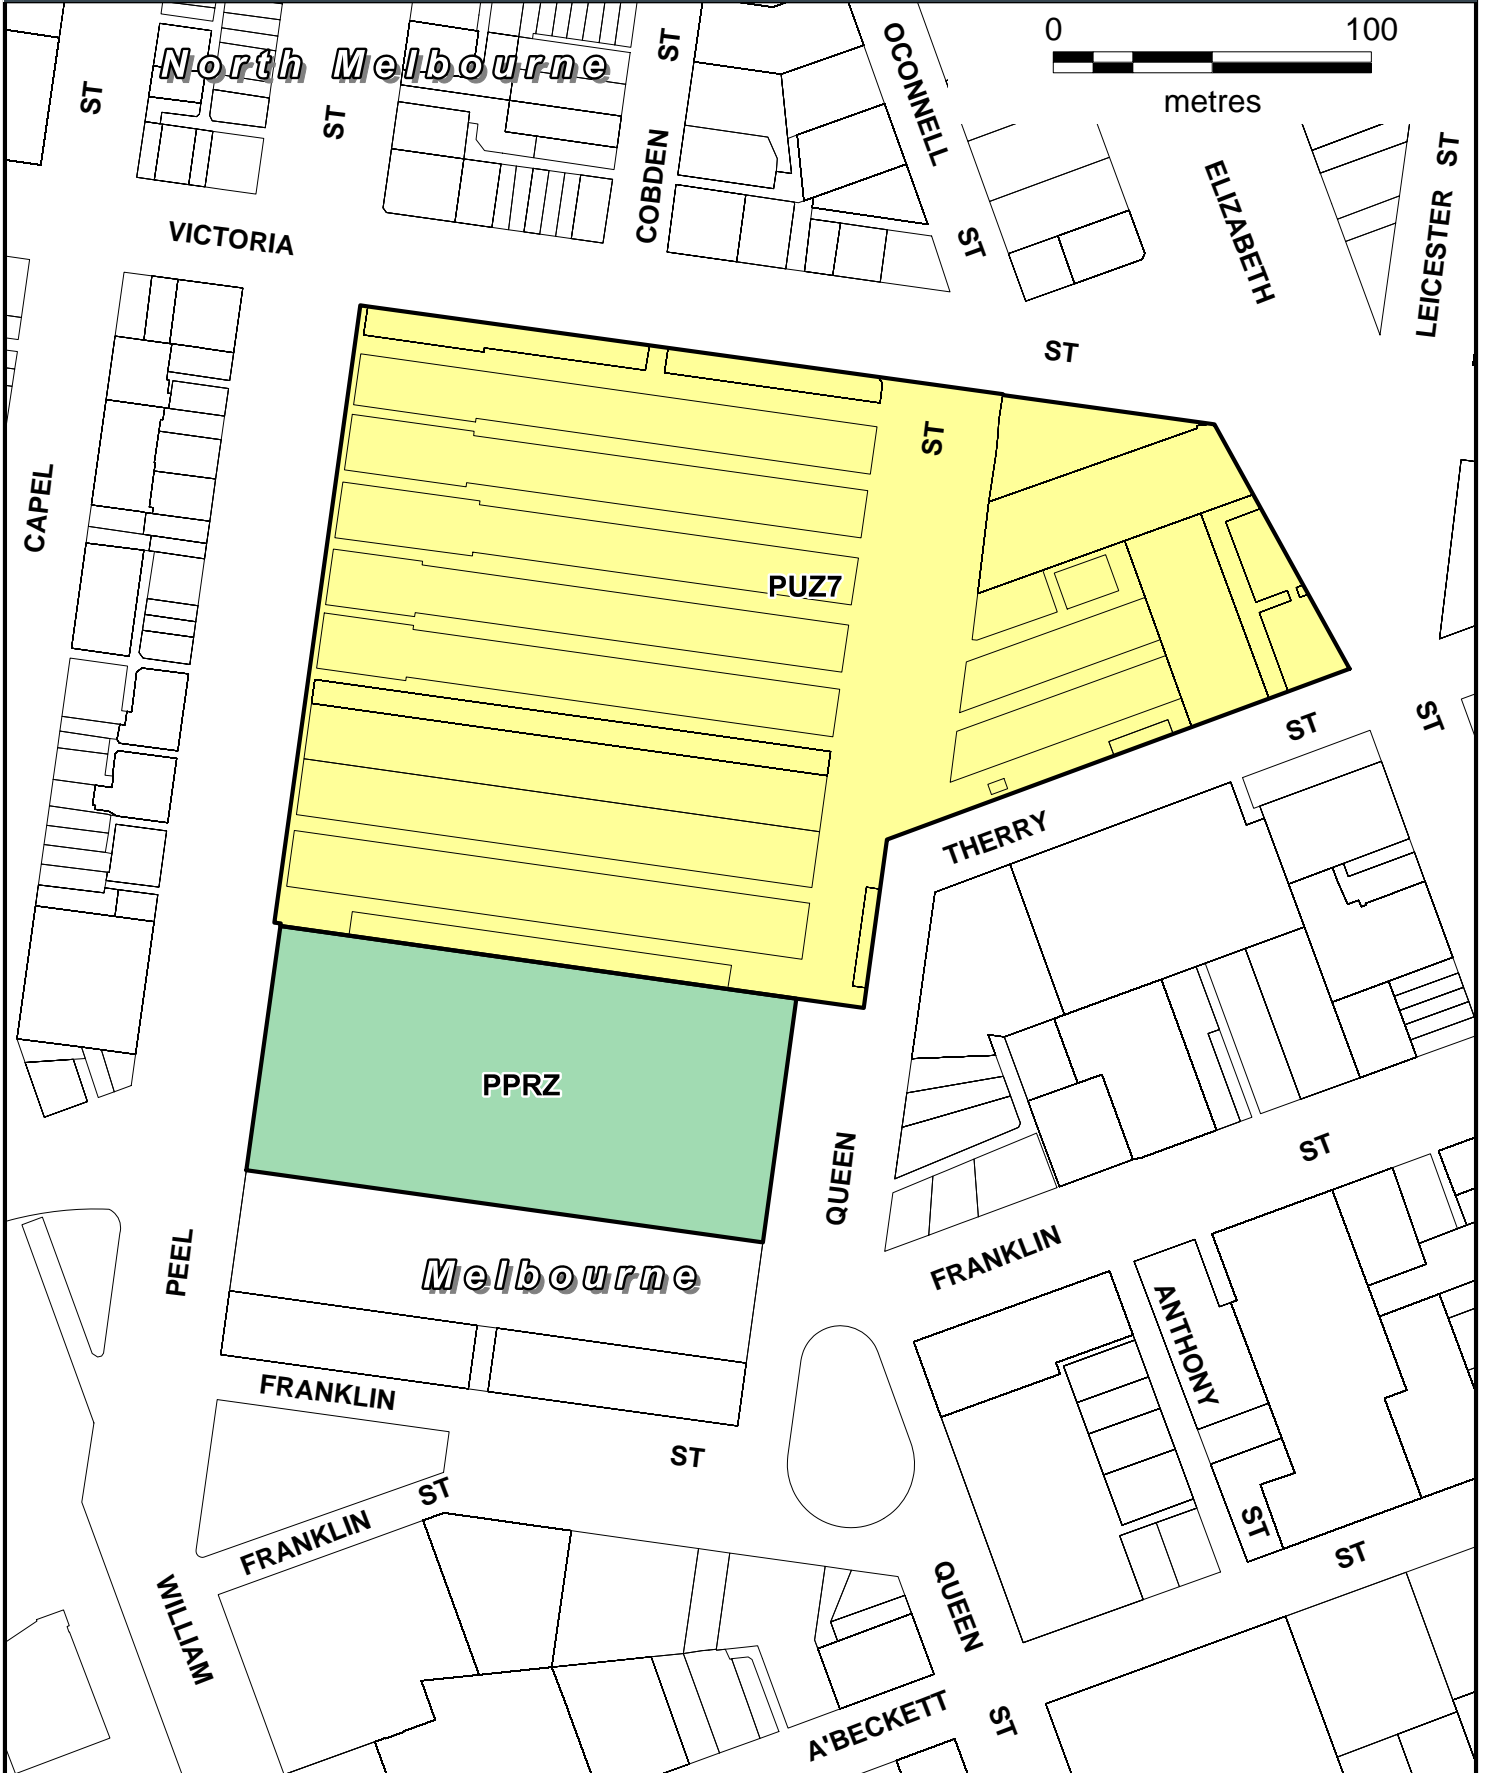

MELBOURNE PLANNING SCHEME

LEGEND

-  PUZ7 PUBLIC USE ZONE - OTHER PUBLIC USE
-  PPRZ PUBLIC PARK AND RECREATION ZONE

Part of Planning Scheme Map 8

AMENDMENT C245