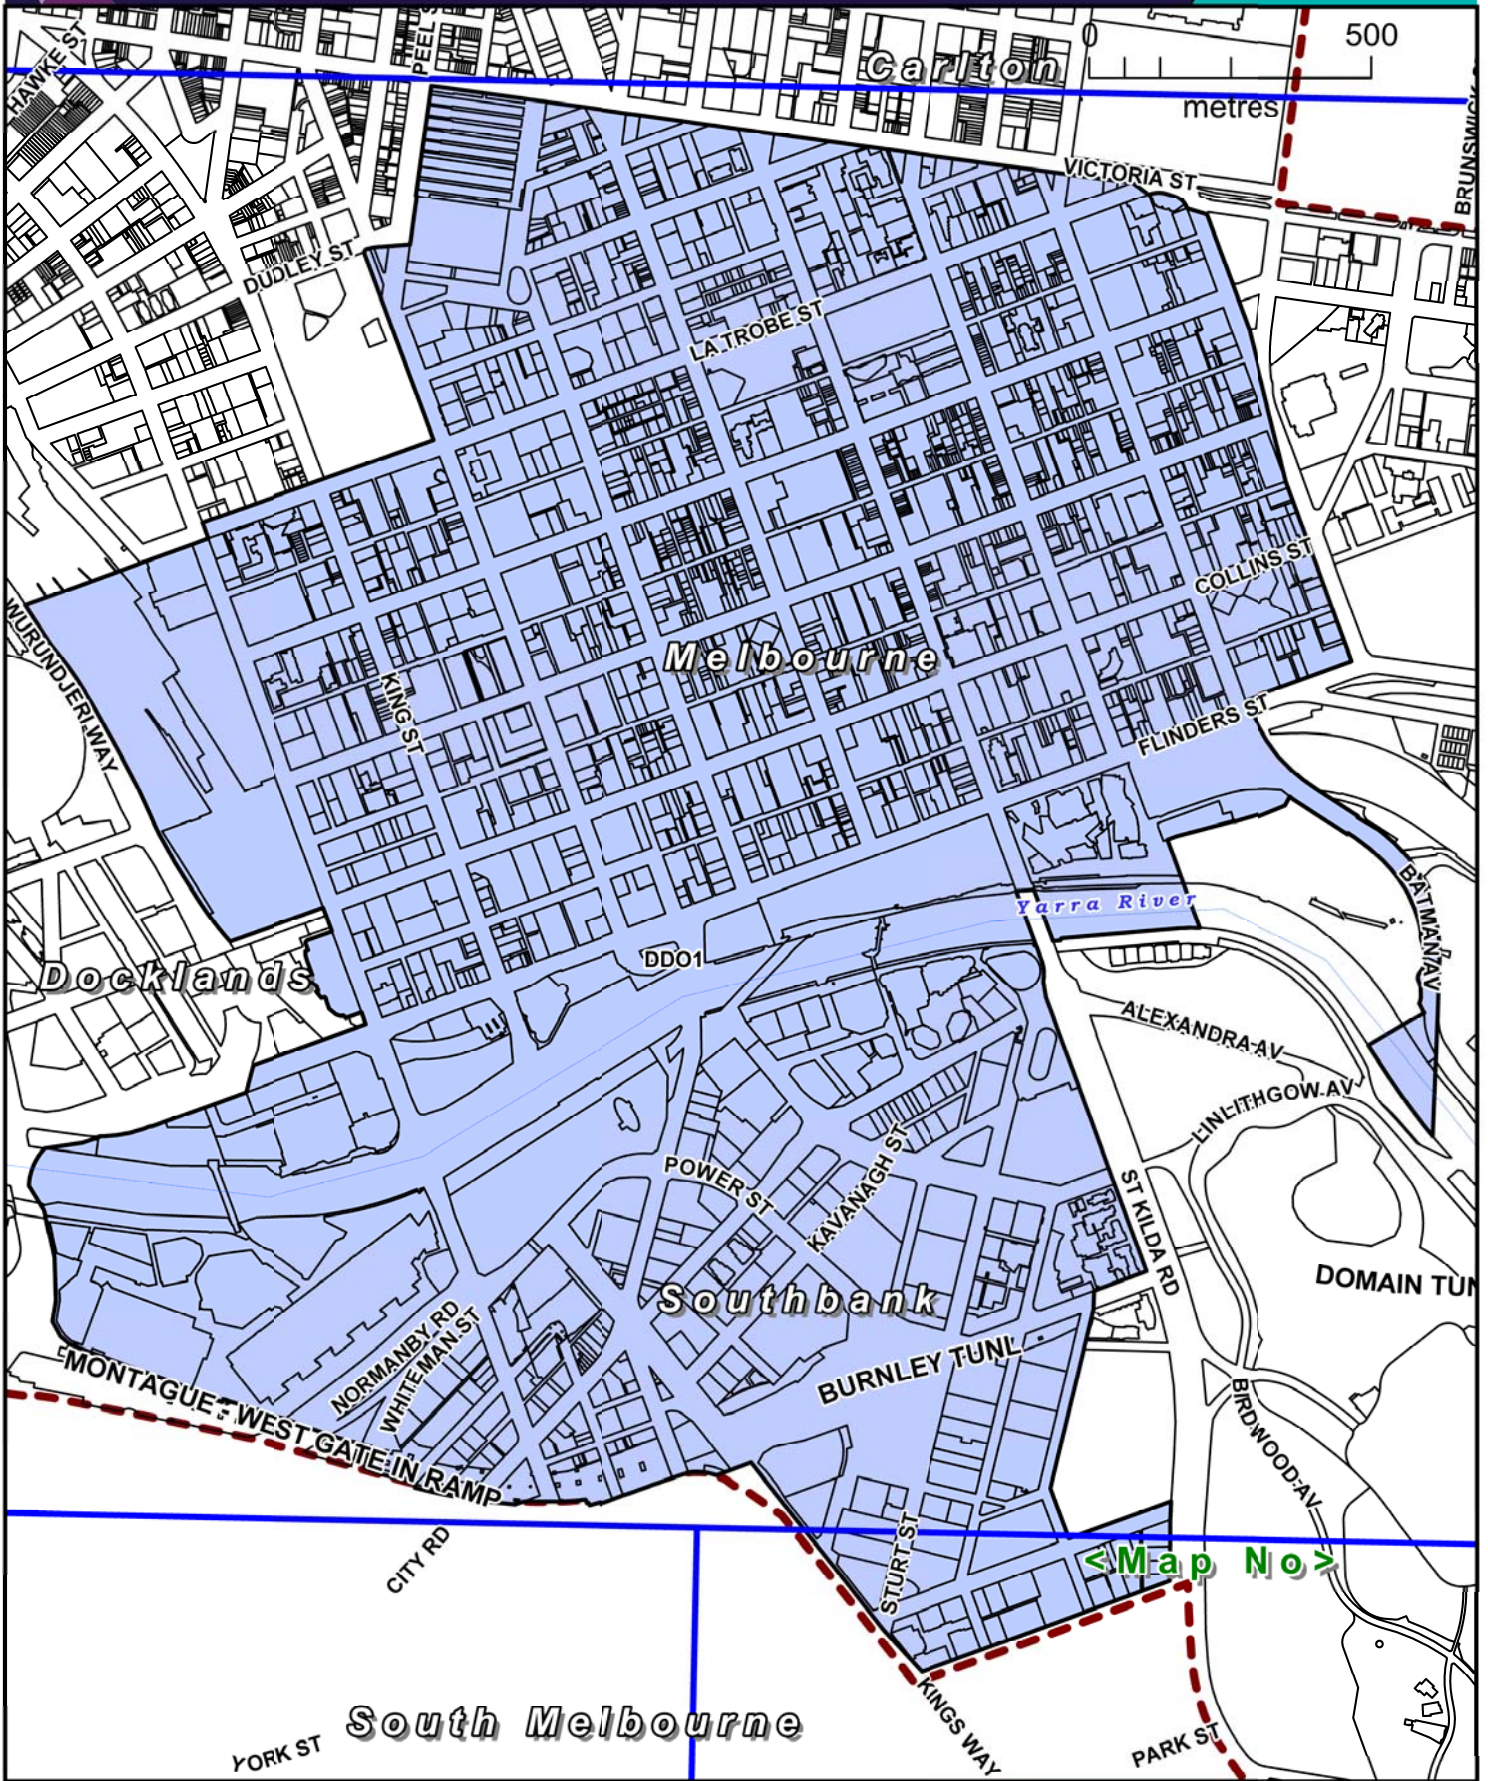

MELBOURNE PLANNING SCHEME

LEGEND

DDO1 DESIGN AND DEVELOPMENT OVERLAY - SCHEDULE 1

Part of Planning Scheme Maps 8DDO1 & 11DDO1

AMENDMENT C308

Planning Mapping Services |
Planning Information Services
Planning |

VICTORIA
State Government

Environment,
Land, Water
and Planning