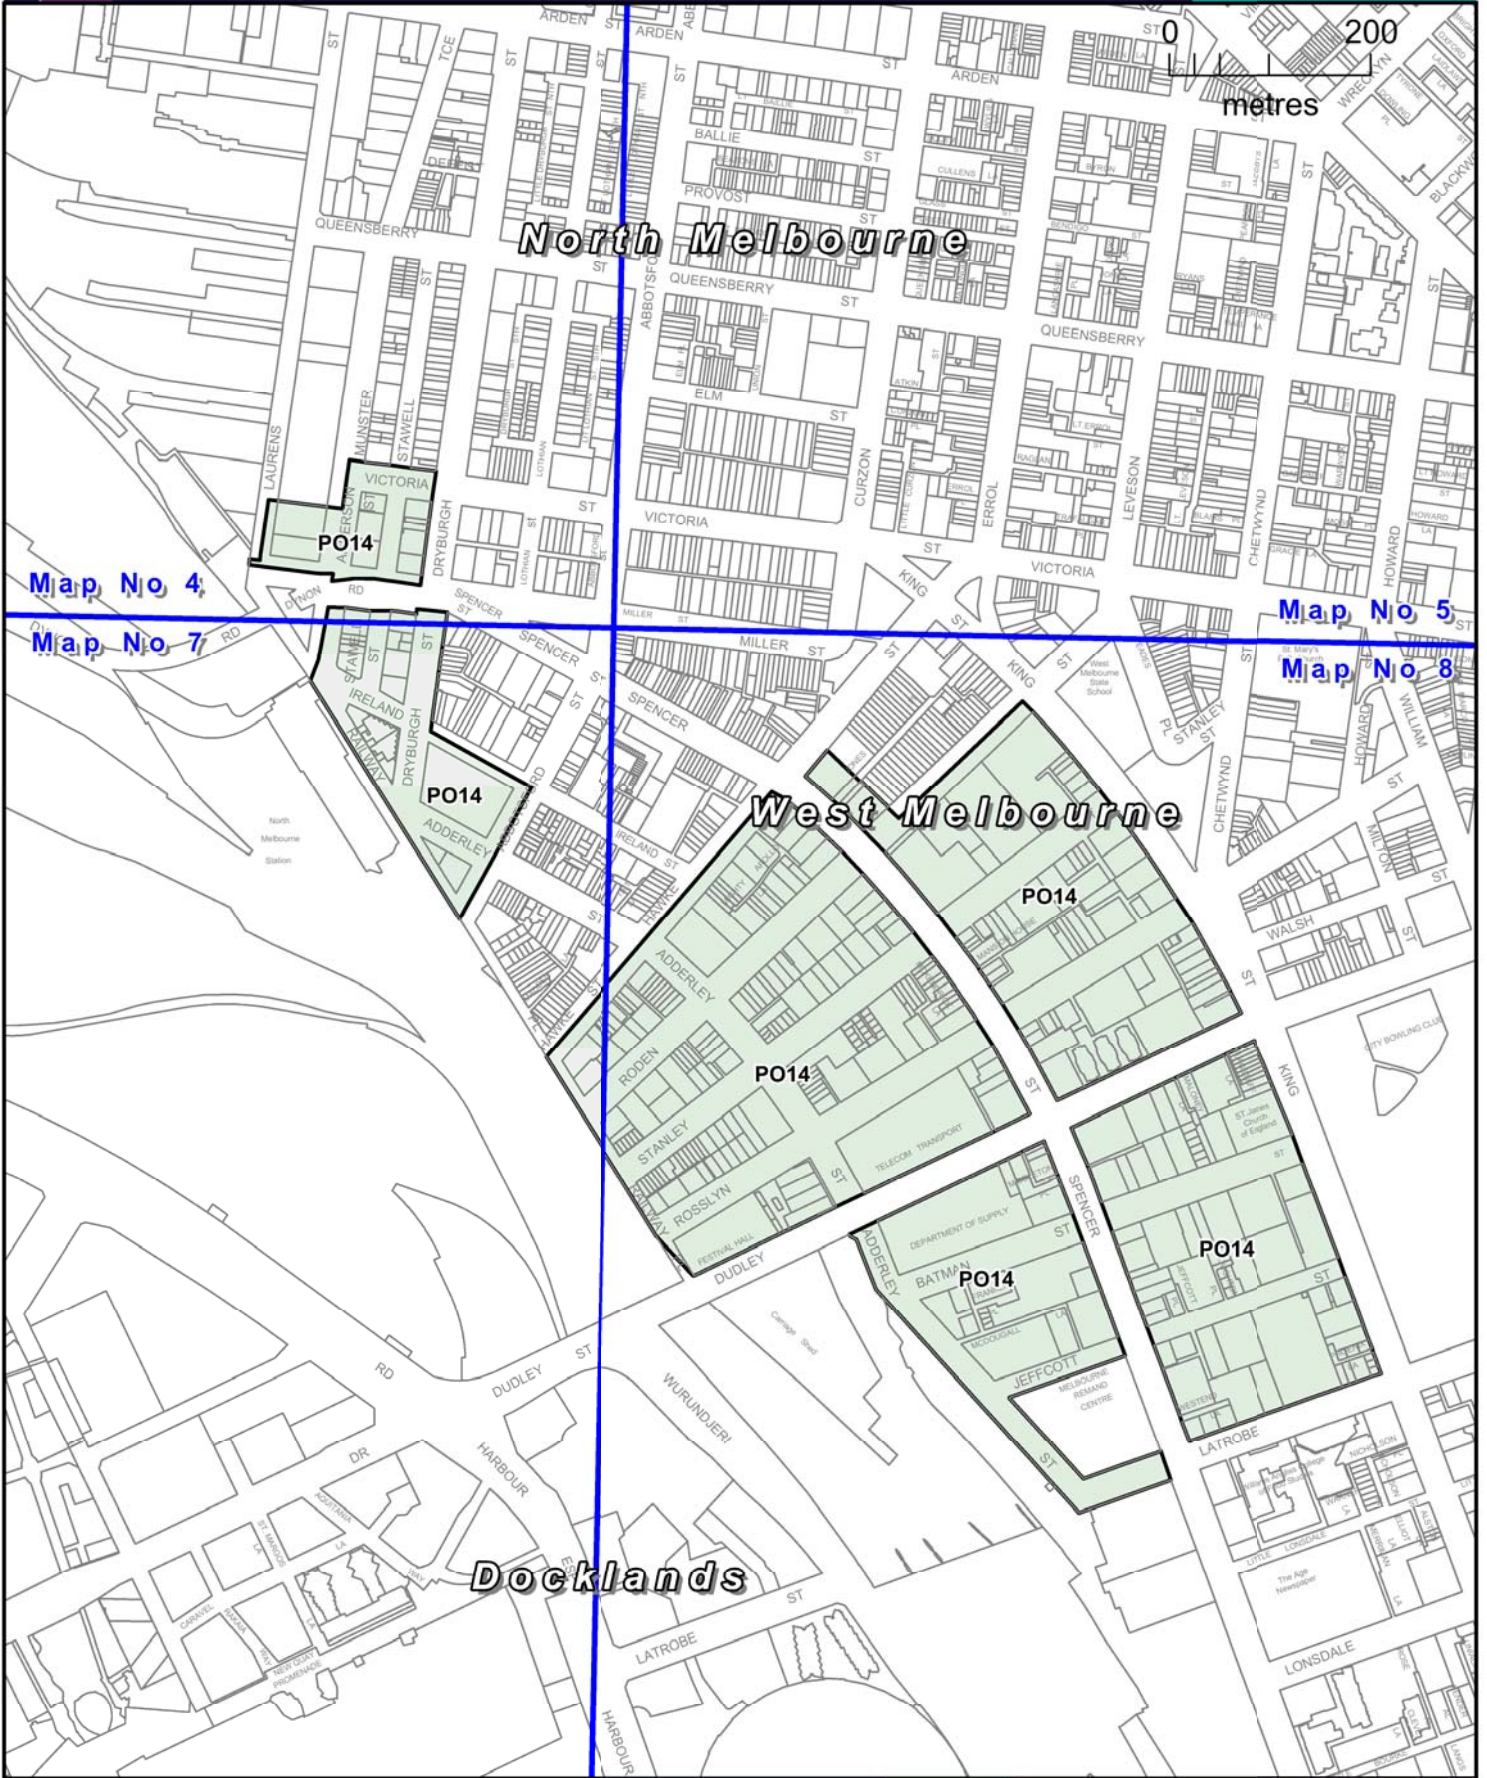

MELBOURNE PLANNING SCHEME

LEGEND

Part of Planning Scheme Map 4, 7 & 8

PO14 PARKING OVERLAY - PRECINCT 14

AMENDMENT C309

Planning Mapping Services |
Planning Information Services |
Planning |

VICTORIA
State Government

Environment,
Land, Water
and Planning