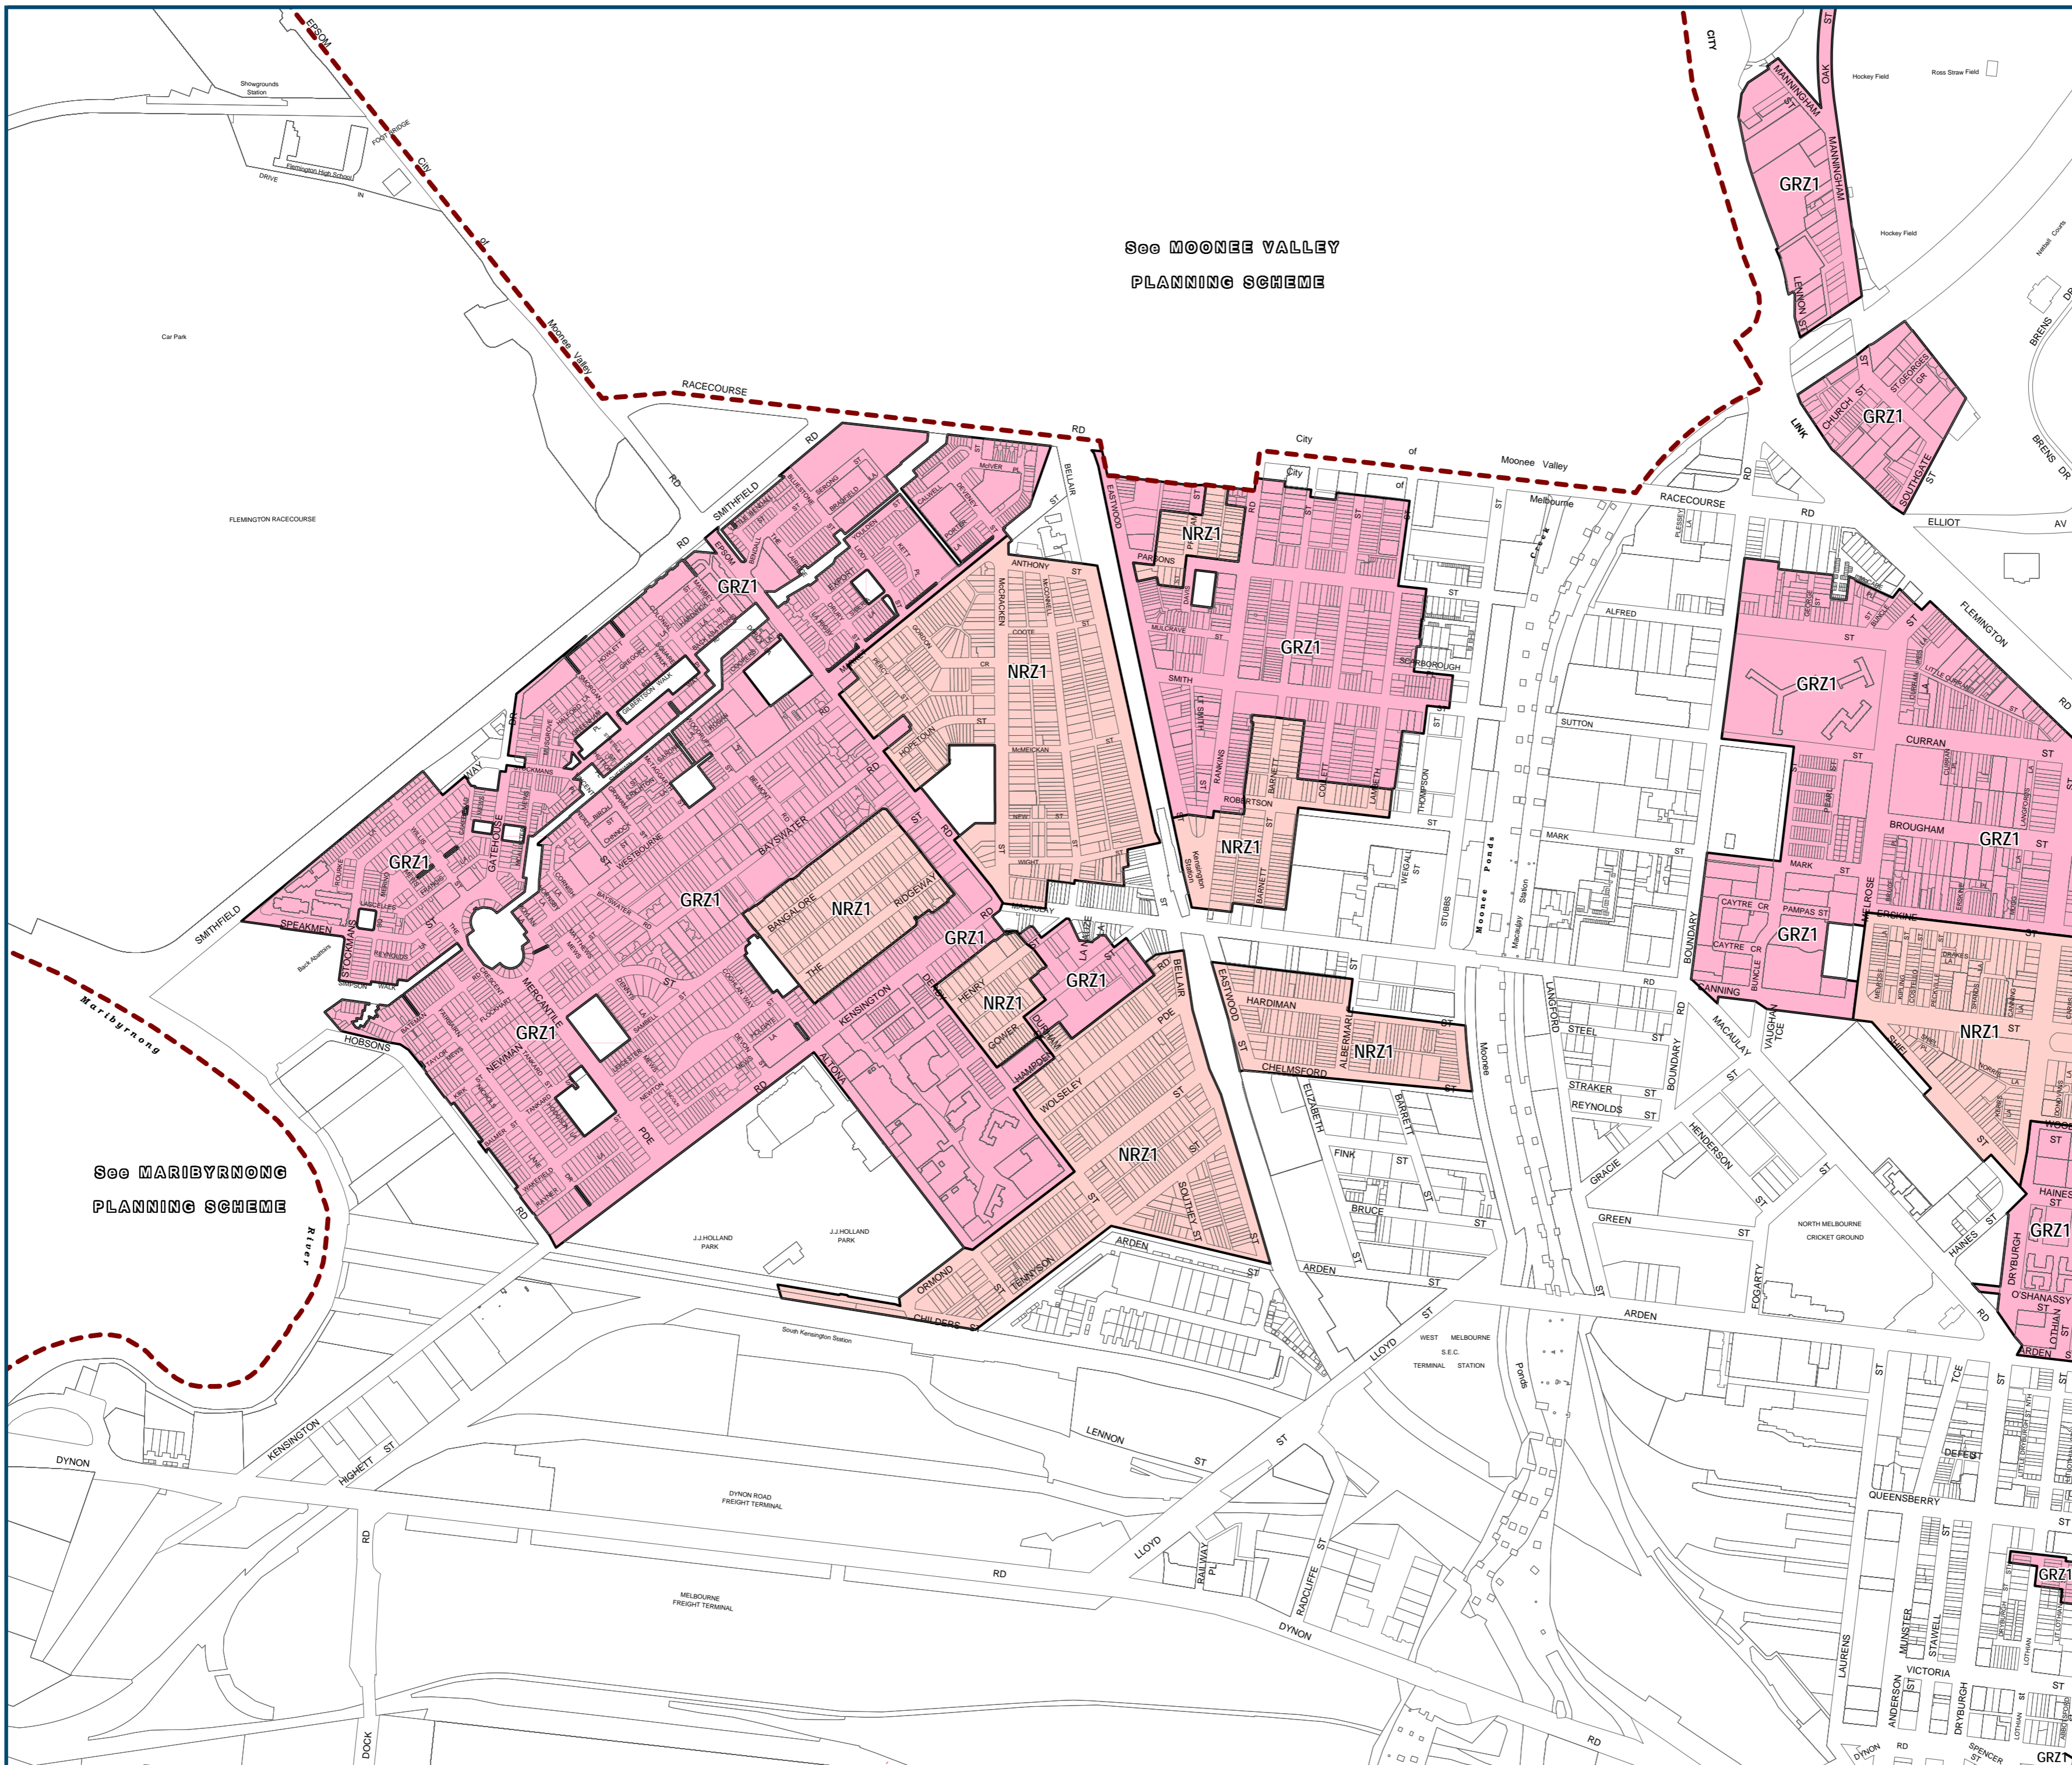

# MELBOURNE PLANNING SCHEME - LOCAL PROVISION

See MOONEE VALLEY  
PLANNING SCHEME

See MARIBYRNONG  
PLANNING SCHEME

## ZONES

- Residential**
- GRZ1 General Residential Zone - Schedule 1
  - NRZ1 Neighbourhood Residential Zone - Schedule 1

### INDEX TO ADJOINING MAPS

Printed: 11/6/2014

AMENDMENT C179

MAP No 4