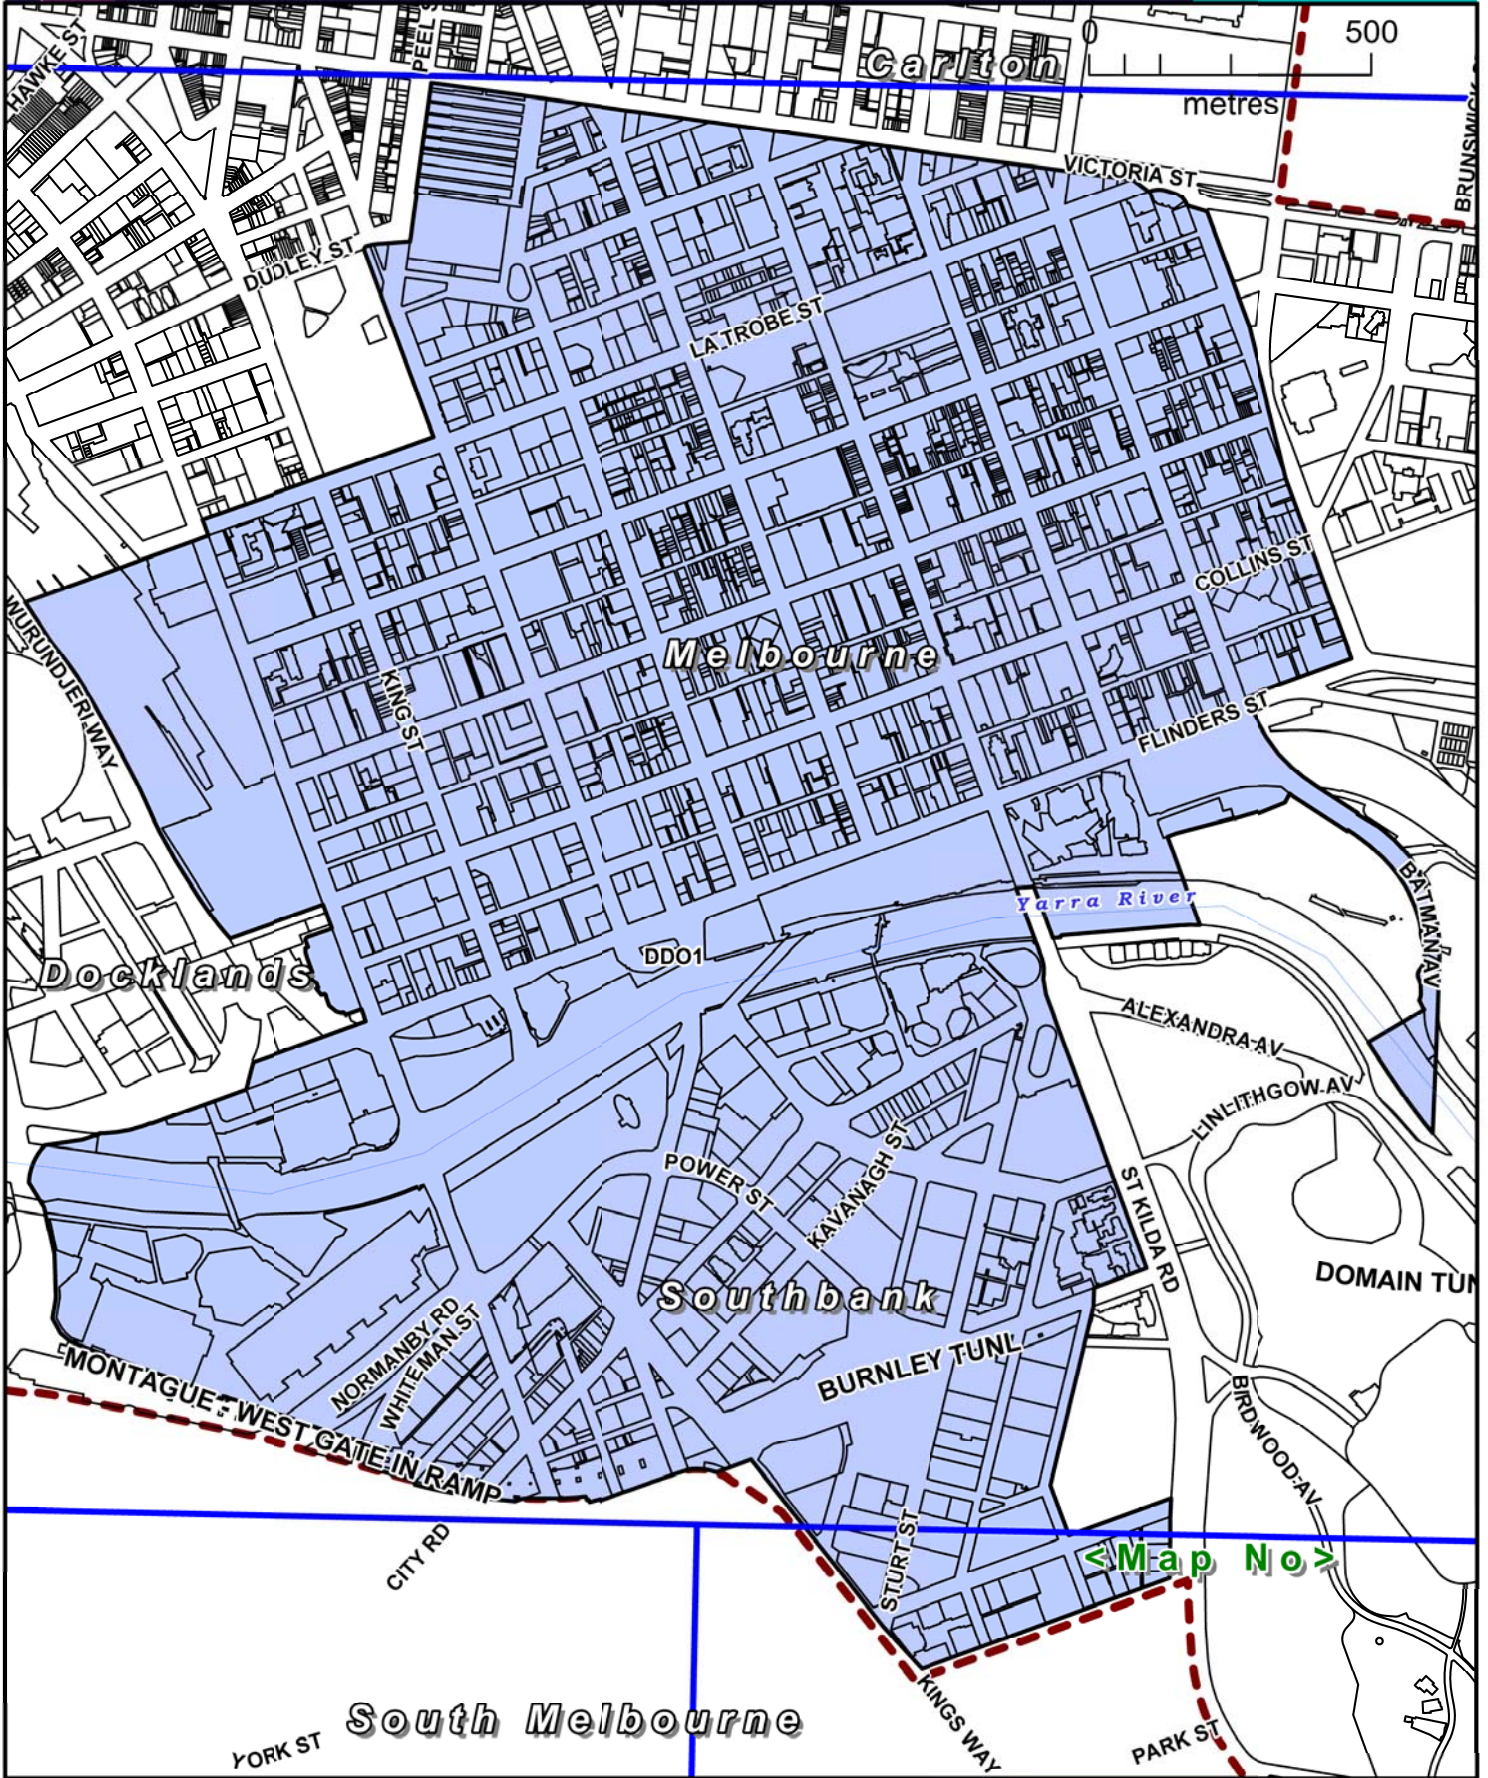

MELBOURNE PLANNING SCHEME

LEGEND

DDO1 DESIGN AND DEVELOPMENT OVERLAY - SCHEDULE 1

Part of Planning Scheme Maps 8DDO1 & 11DDO1

AMENDMENT C308

Planning Mapping Services |
Planning Information Services
Planning |

VICTORIA
State Government

Environment,
Land, Water
and Planning