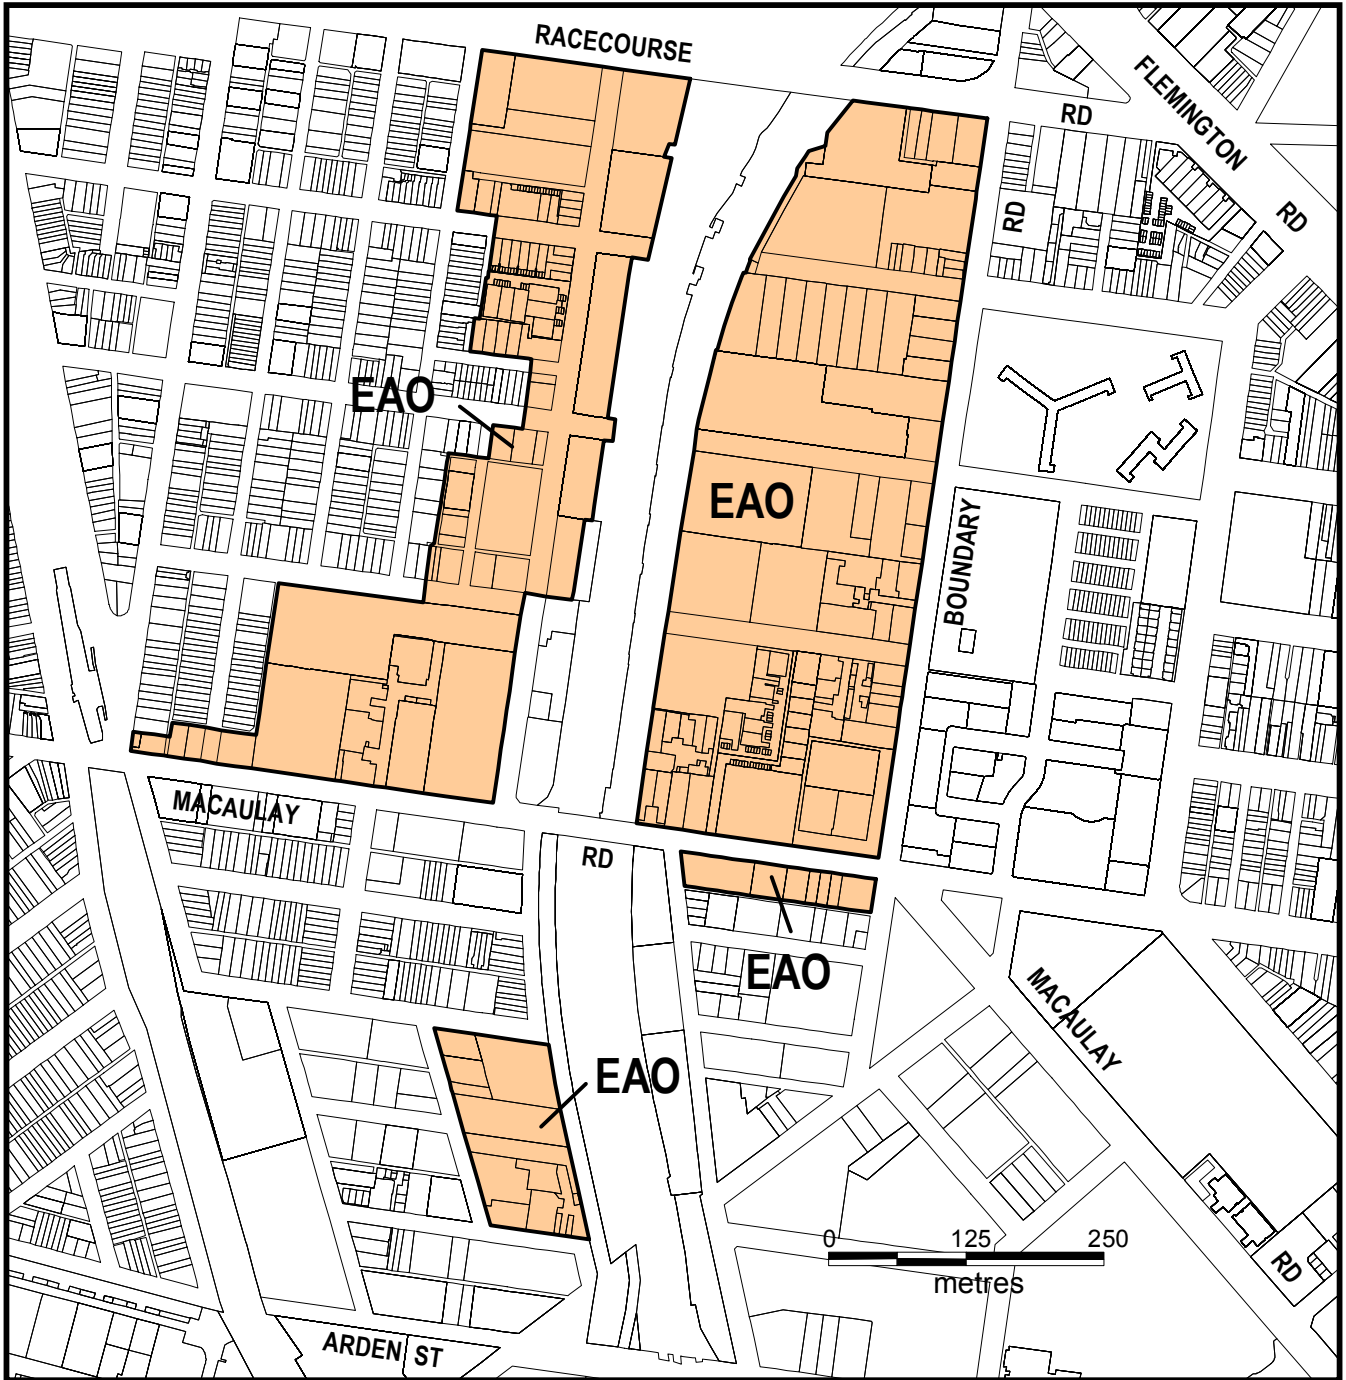

MELBOURNE PLANNING SCHEME LOCAL PROVISION

Part of Planning Scheme Map 4EAO

LEGEND

	EAO ENVIRONMENTAL AUDIT OVERLAY
---	--

AMENDMENT C190