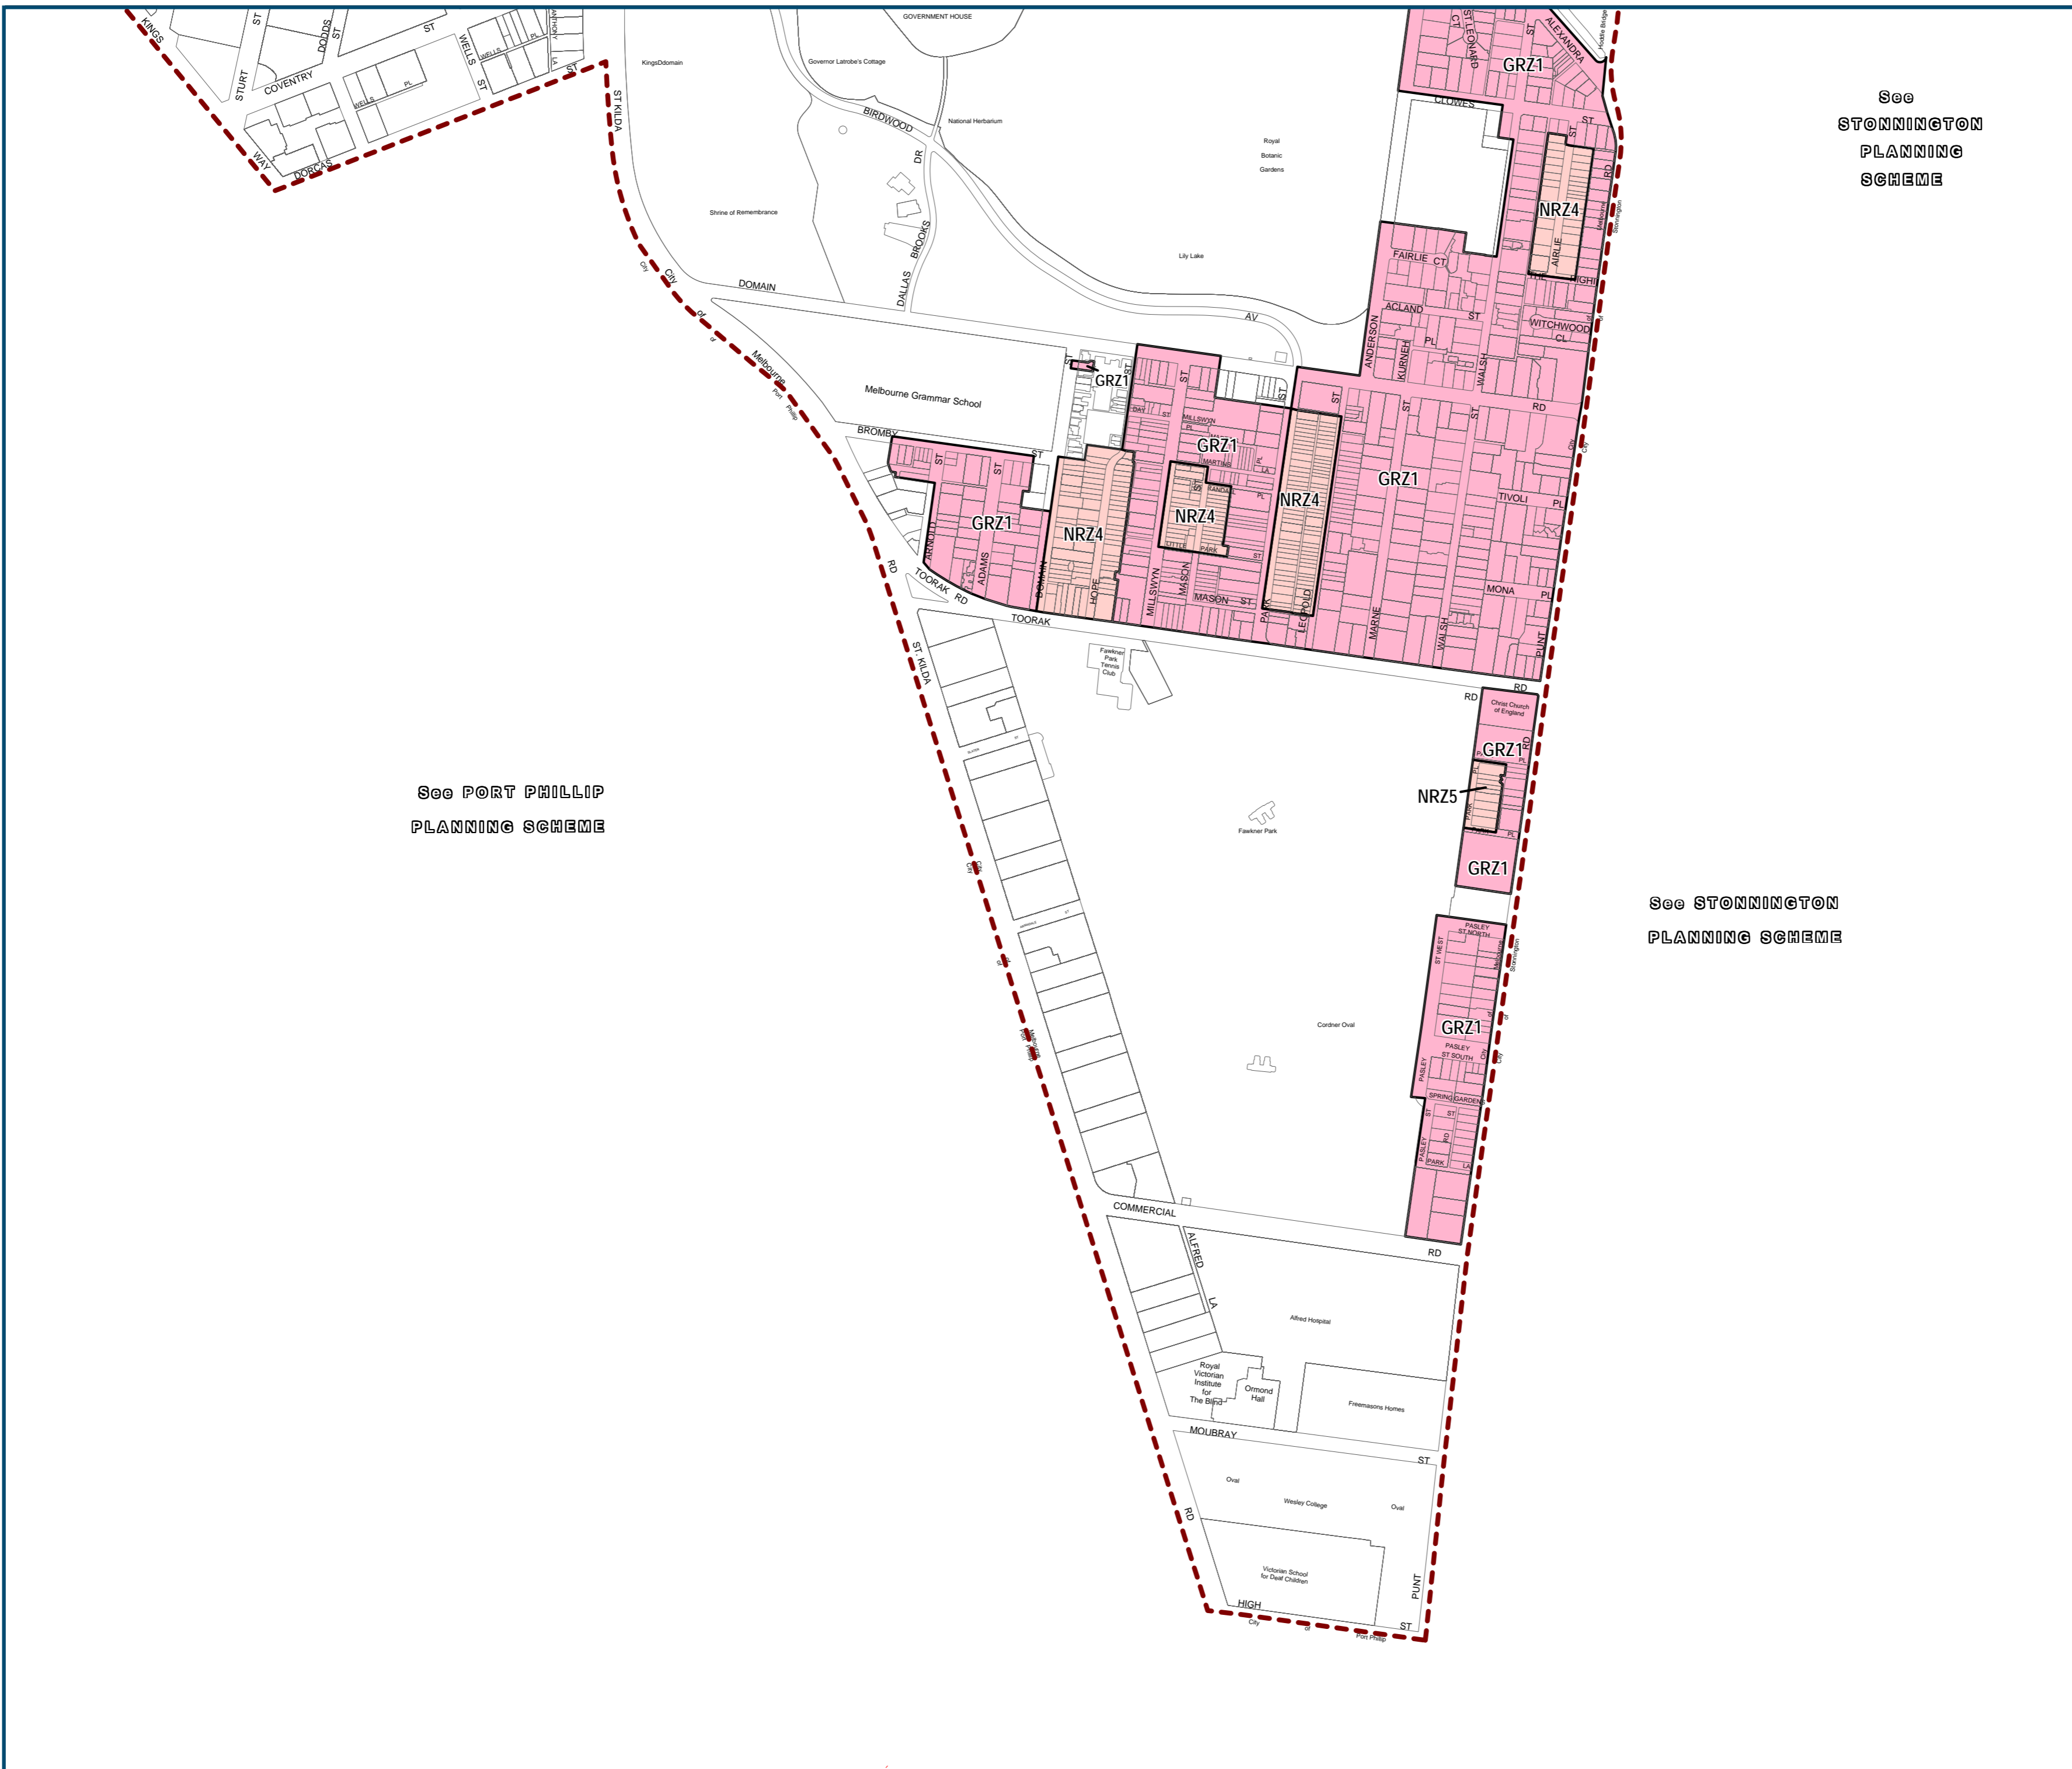

# MELBOURNE PLANNING SCHEME - LOCAL PROVISION

See STONNINGTON PLANNING SCHEME

See PORT PHILLIP PLANNING SCHEME

See STONNINGTON PLANNING SCHEME

## ZONES

- Residential**
- GRZ1 General Residential Zone - Schedule 1
  - NRZ4 Neighbourhood Residential Zone - Schedule 4
  - NRZ5 Neighbourhood Residential Zone - Schedule 5

### INDEX TO ADJOINING MAPS

Printed: 22/7/2014

AMENDMENT C179

MAP No 11