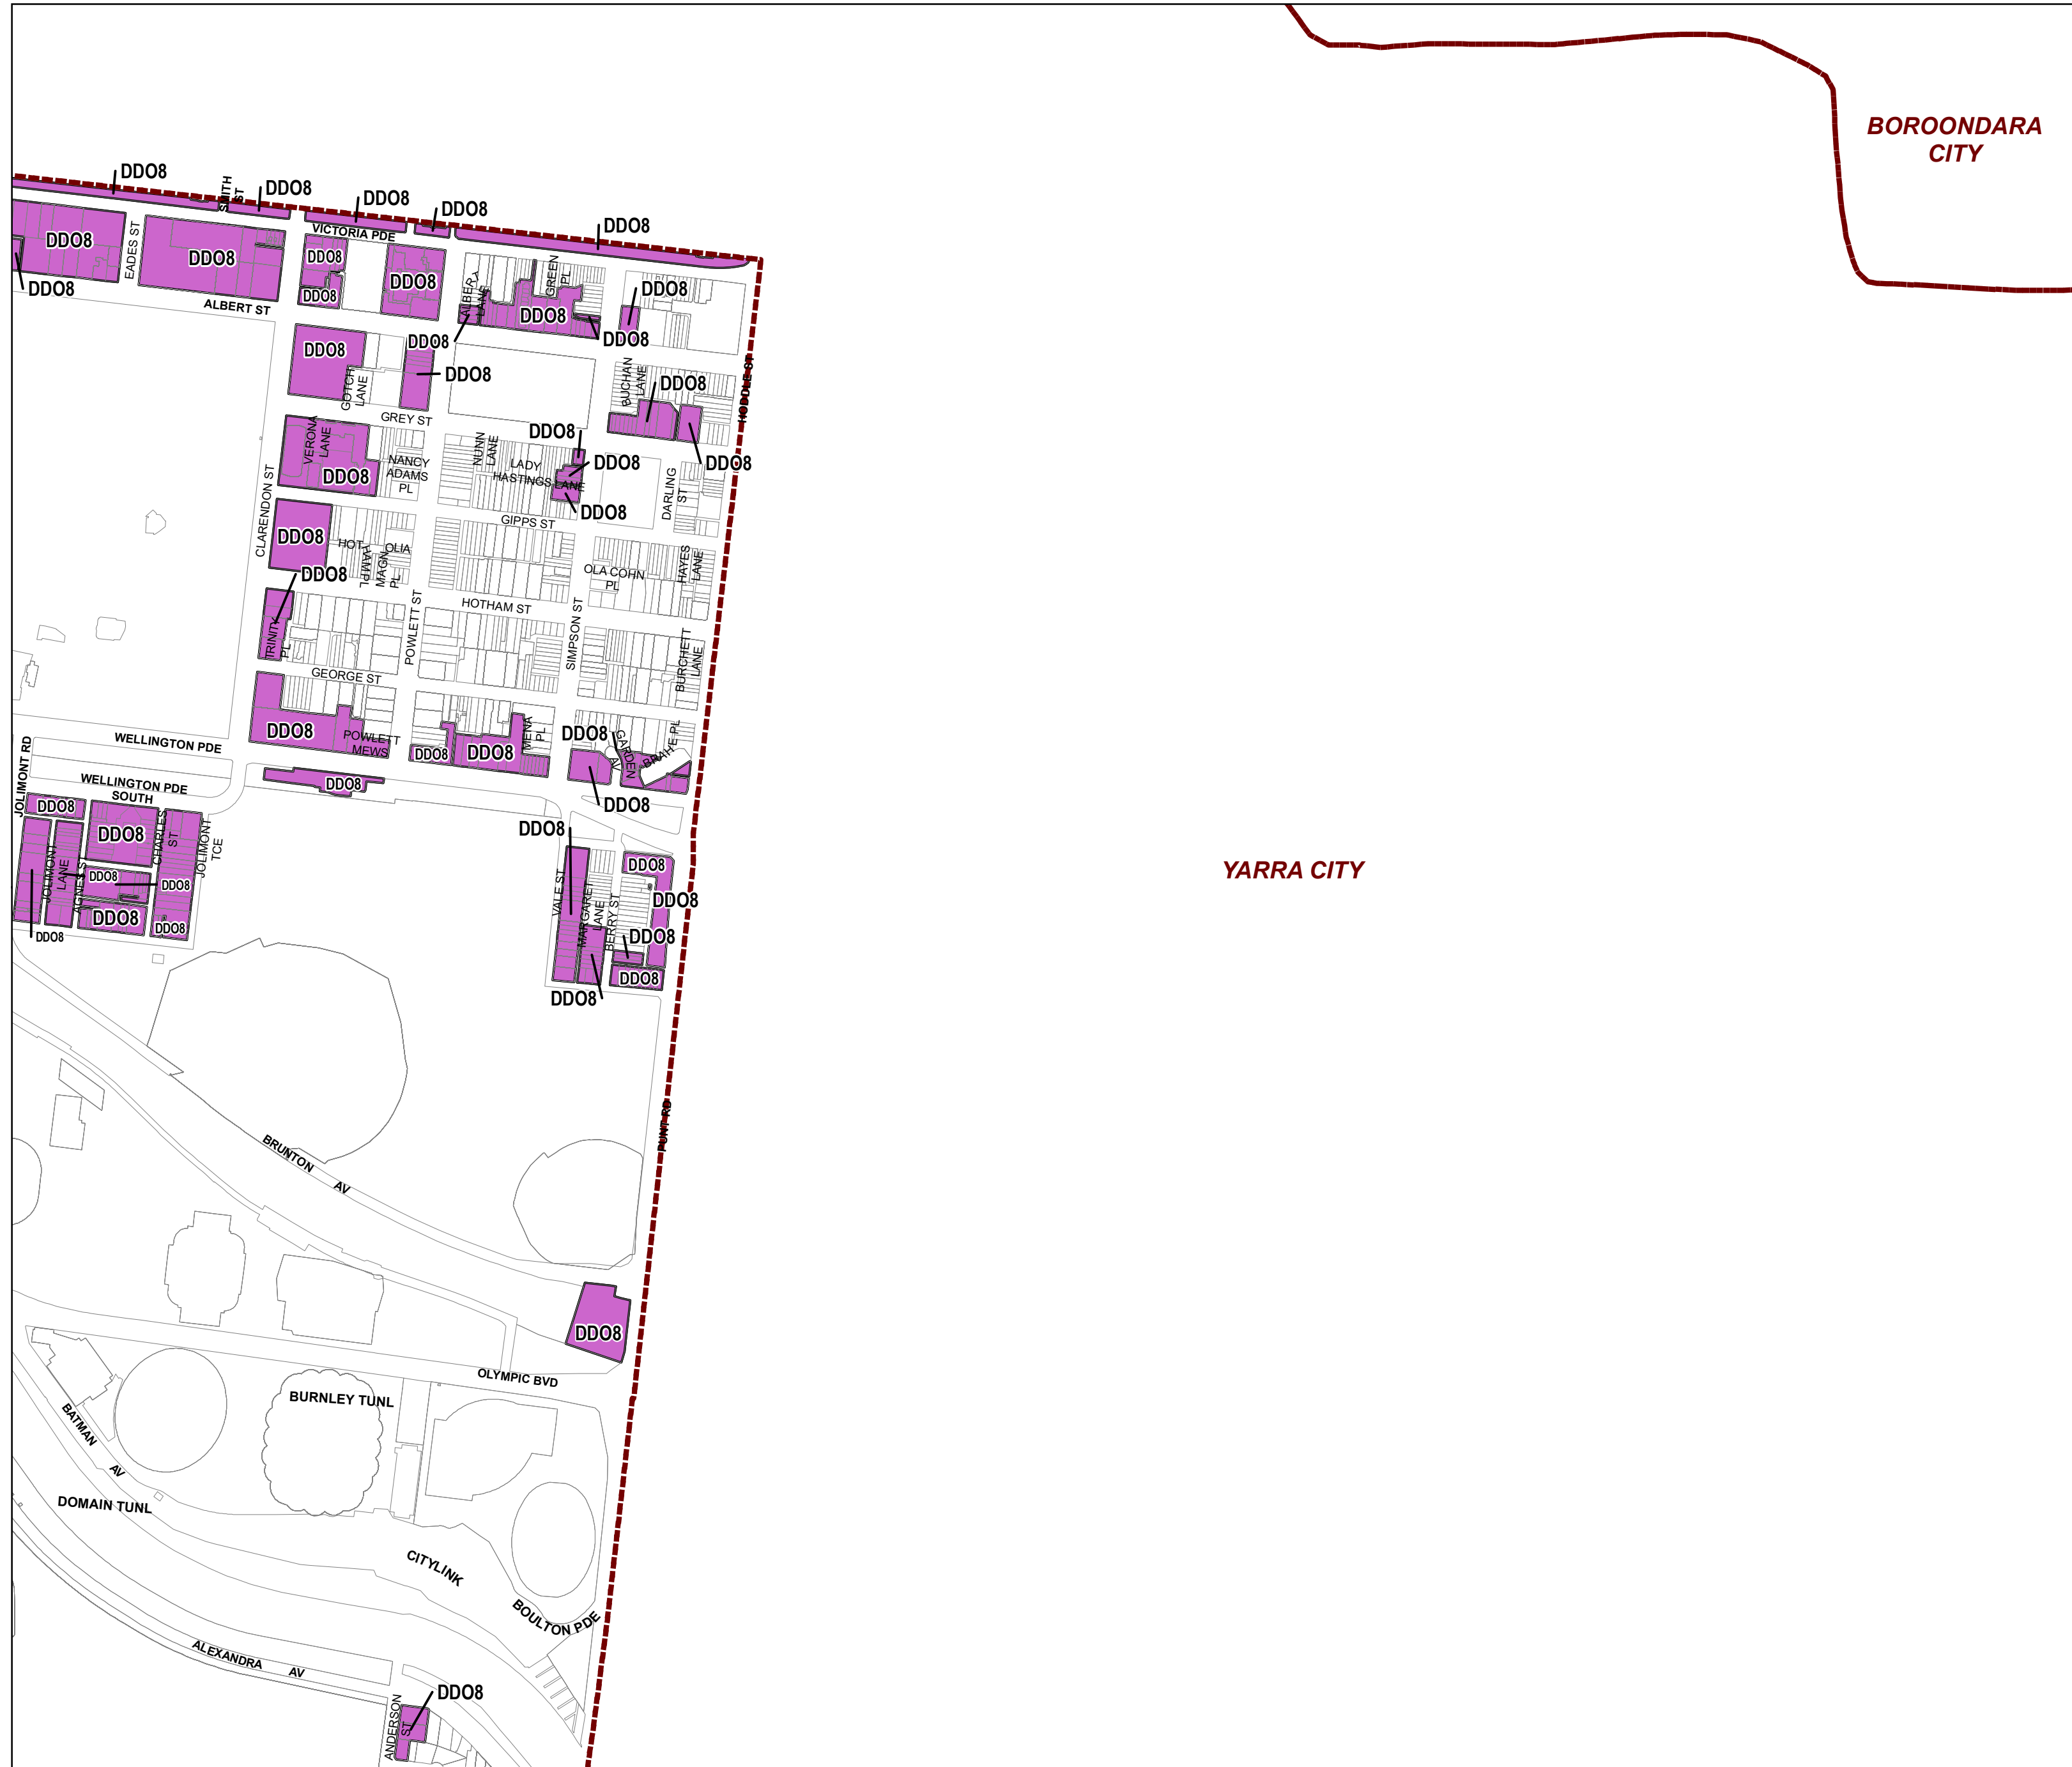

MELBOURNE PLANNING SCHEME - LOCAL PROVISION AMENDMENT C278

LEGEND
 DDO8 - Design and Development Overlay - Schedule 8

BOROONDARA CITY

YARRA CITY

Municipal Boundary

Australian Map Grid Zone 55

Disclaimer
 This publication may be of assistance to you but the State of Victoria and its employees do not guarantee that the publication is without flaw of any kind or is wholly appropriate for your particular purposes and therefore disclaims all liability for any error, loss or other consequence which may arise from you relying on any information in this publication.

© The State of Victoria Department of Environment, Land, Water and Planning 2018

Planning Group
 Printed: 27/06/2019
 Amendment Version: 1

INDEX TO ADJOINING SCHEME MAPS