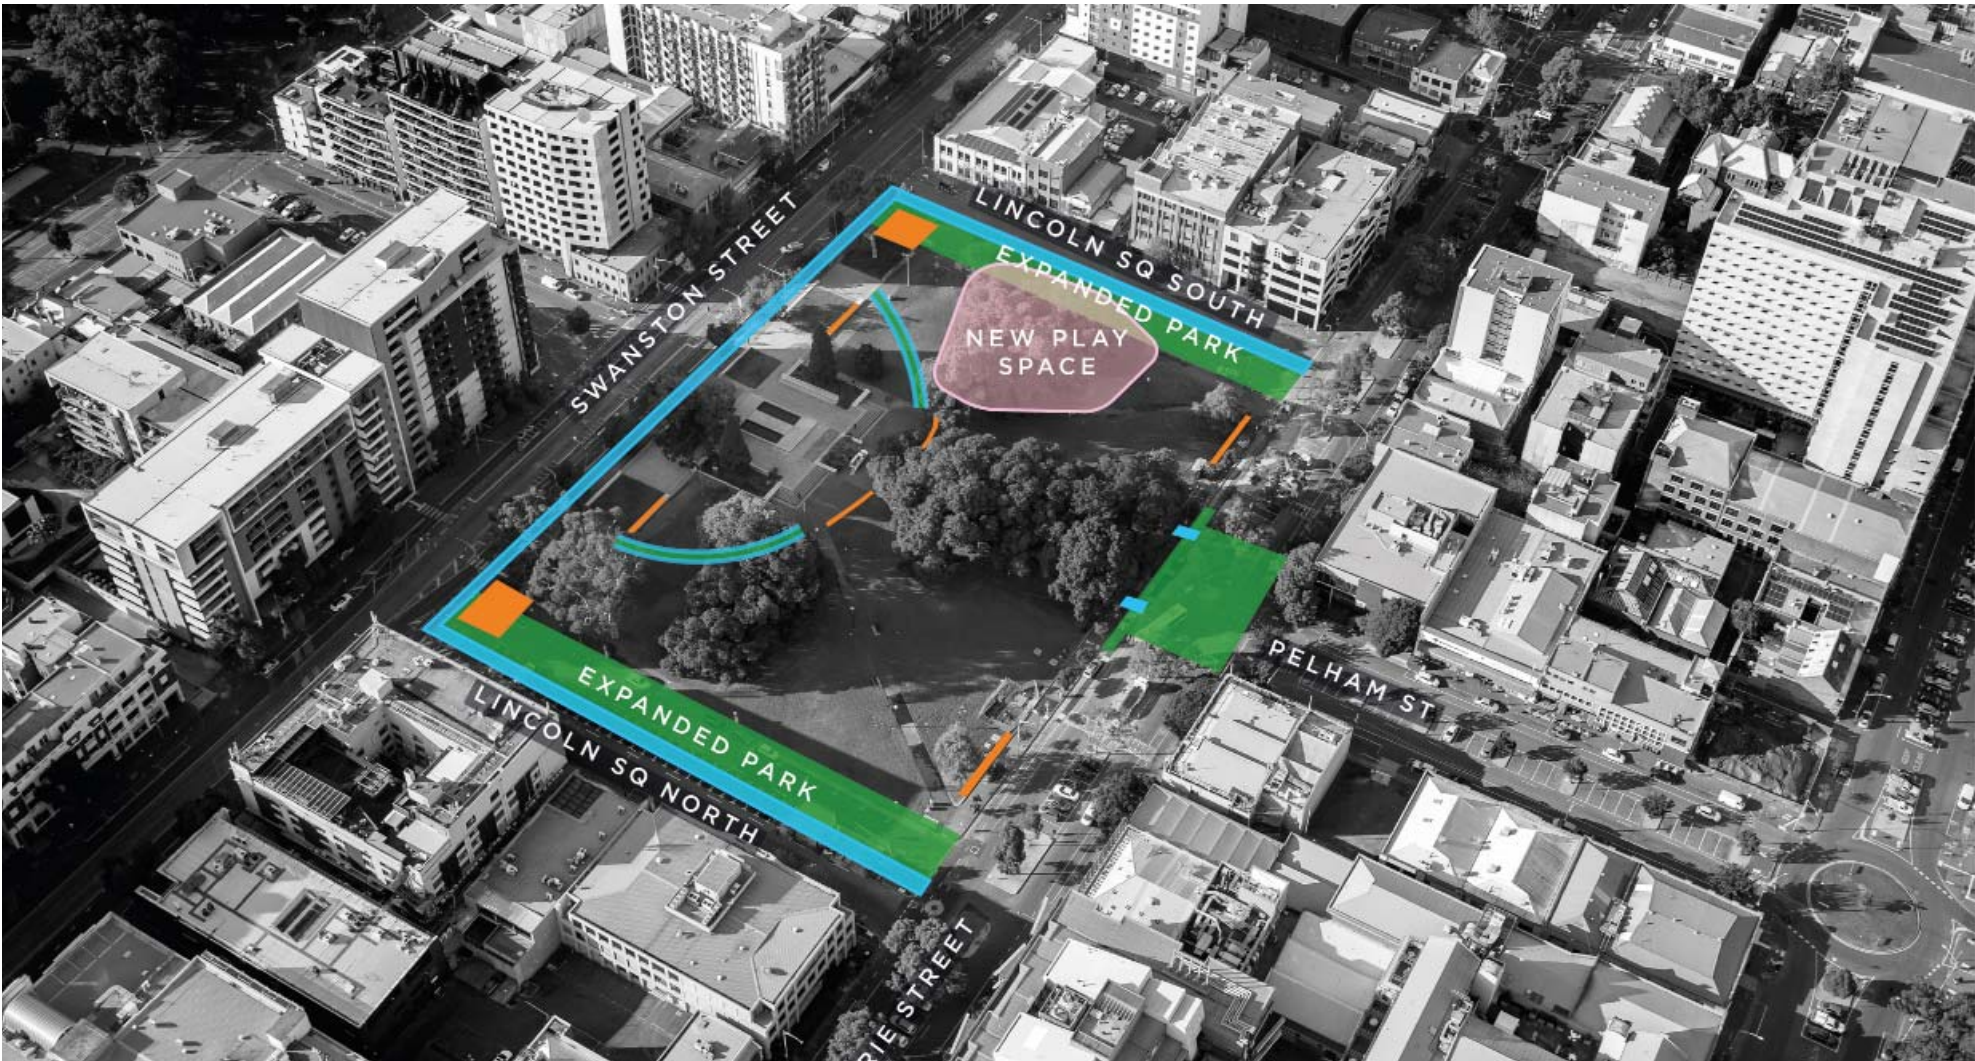

LINCOLN SQUARE FINAL CONCEPT PLAN

1. EXPANDED PARK

2. NEW PLAY SPACE

3.. PLANNING FOR TREES

4. IMPROVED PARK AMENITY

CITY OF MELBOURNE