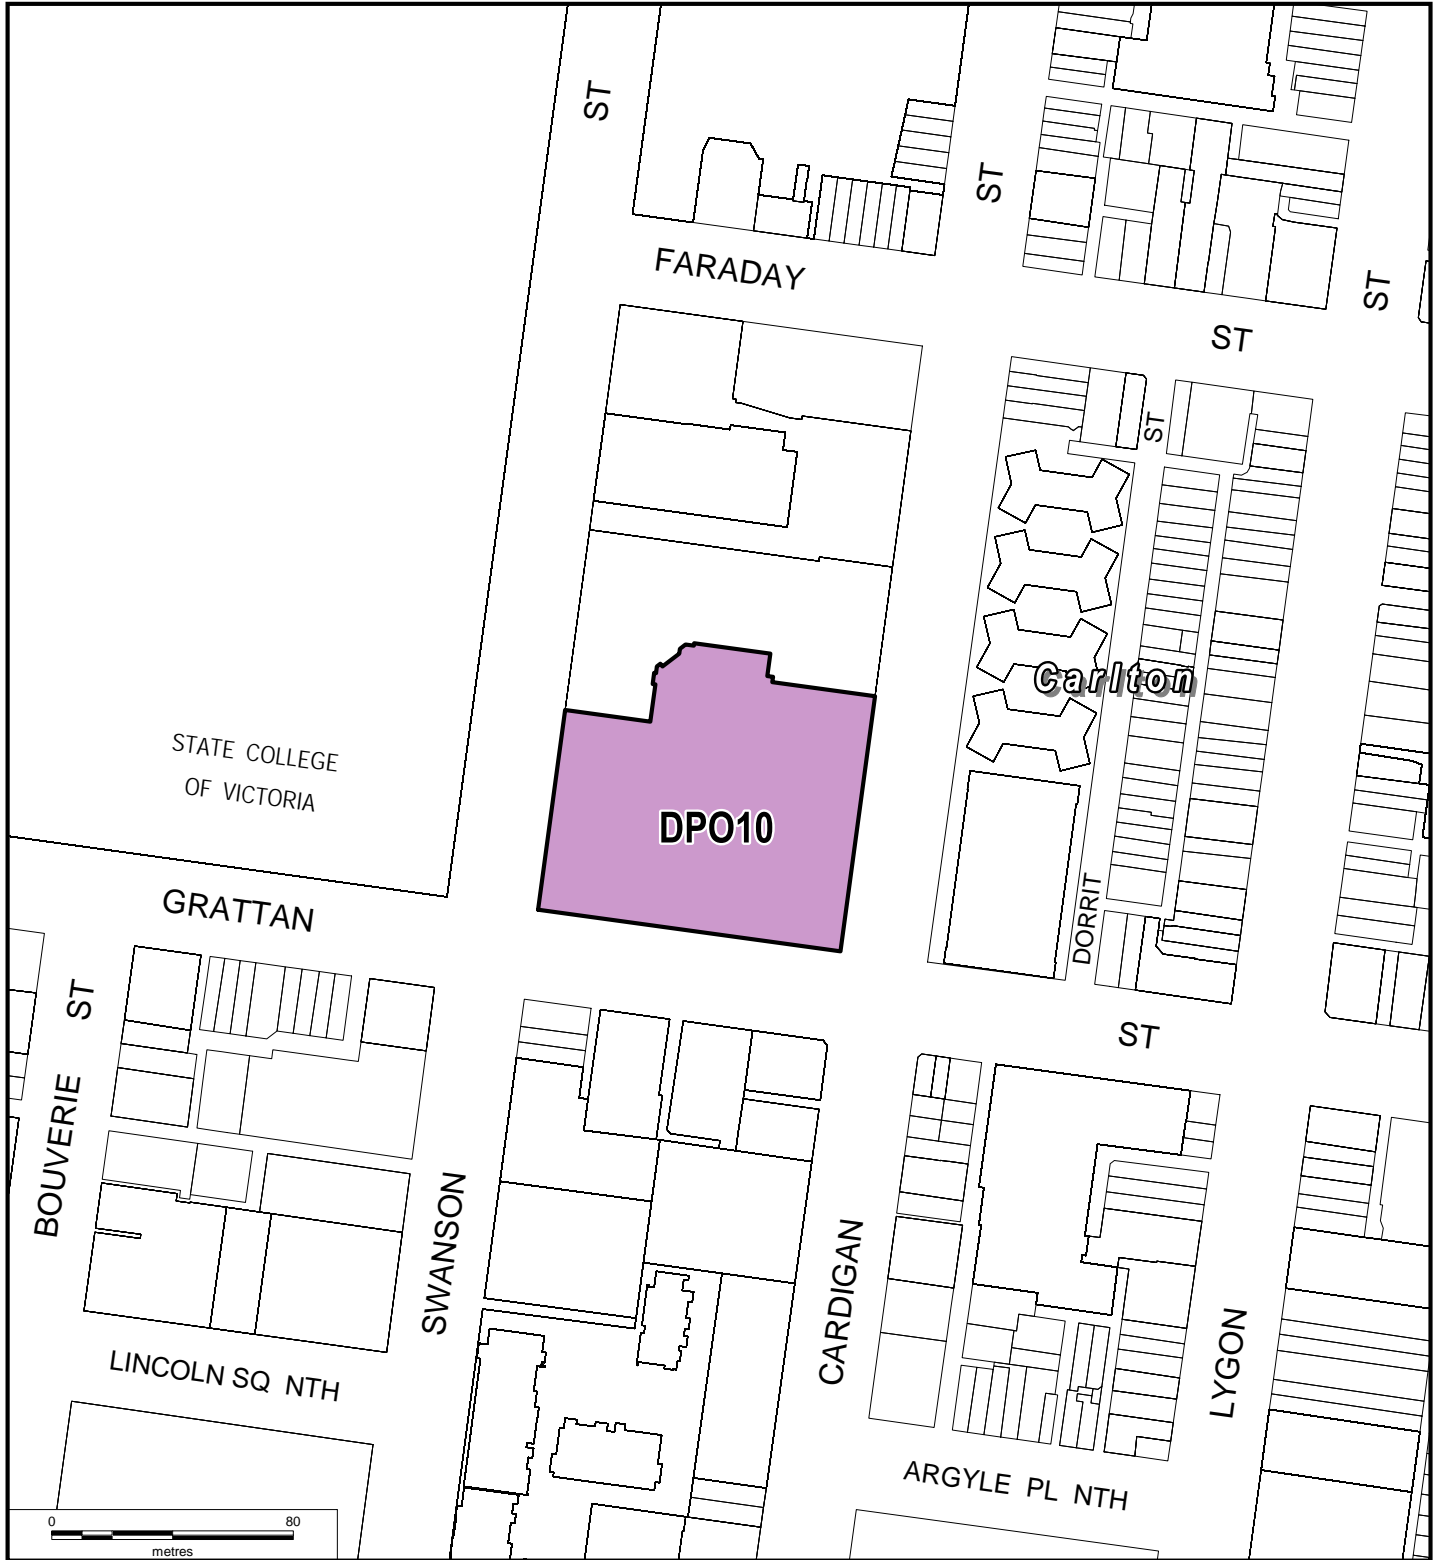

MELBOURNE PLANNING SCHEME LOCAL PROVISION

LEGEND

 DPO10 DEVELOPMENT PLAN OVERLAY - SCHEDULE 10

Part of Planning Scheme Map 5DPO

AMENDMENT C173

| Planning Mapping Services |
| Amendments Coordination Team |
| Planning & Building Systems |
| Planning, Building & Heritage |