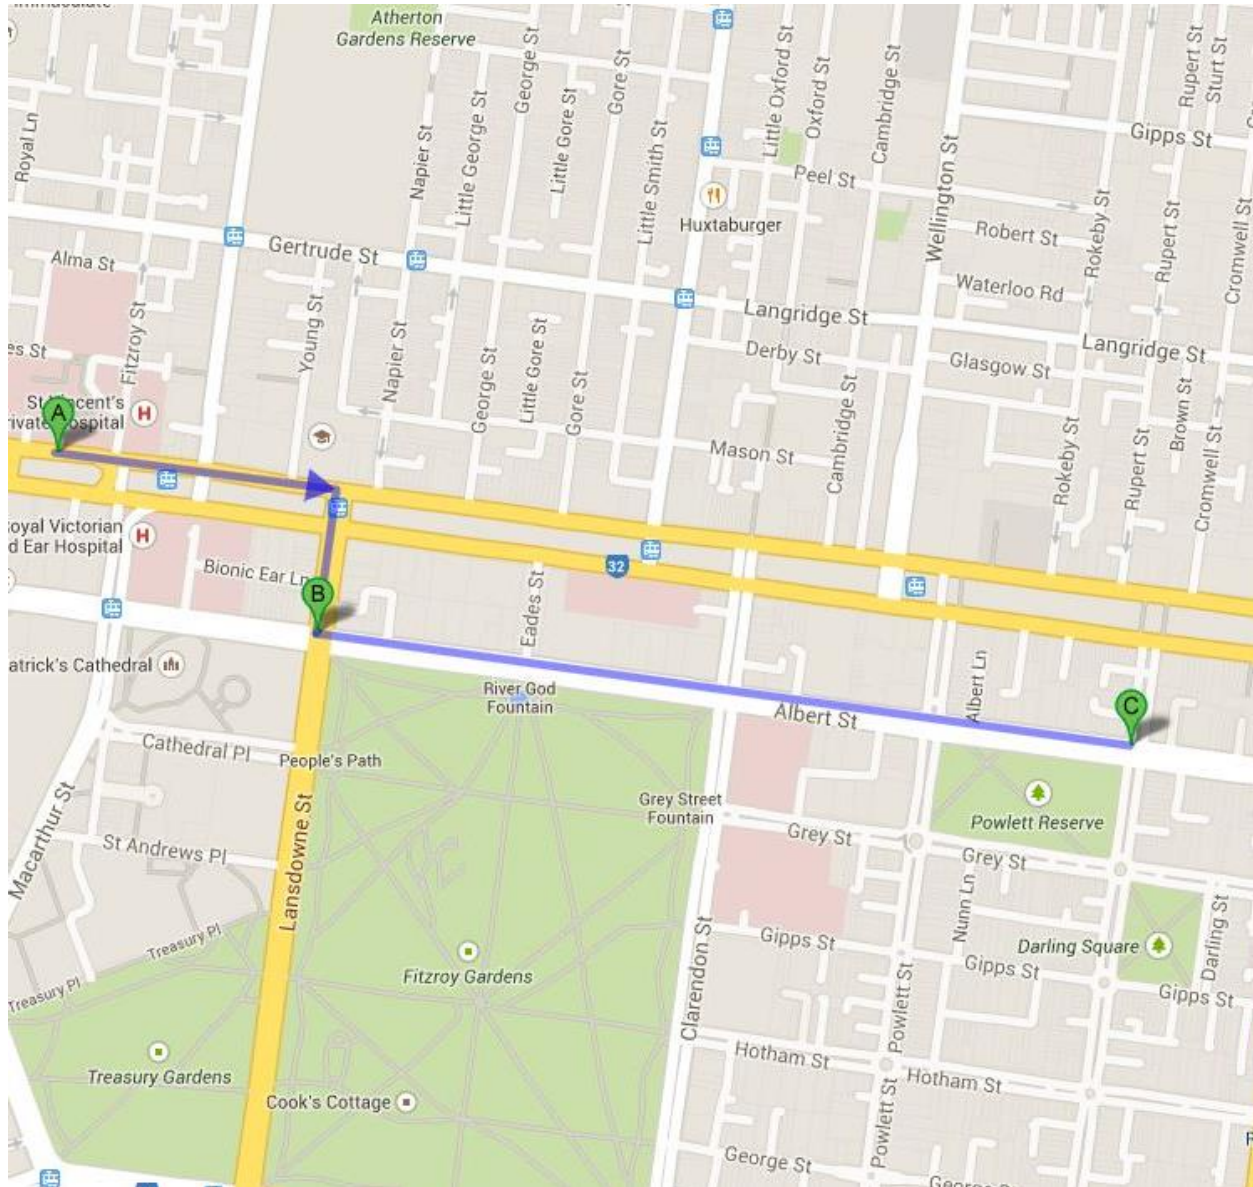

East Melbourne & Jolimont Precinct, Wednesday 25 March

Workshop:
St Vincent's
Education Centre
Level 3, Healy Wing
41 Victoria Pde
7.30 – 9.00am

Optional Guided Walk:
As per map.
9.15 – 10.00am