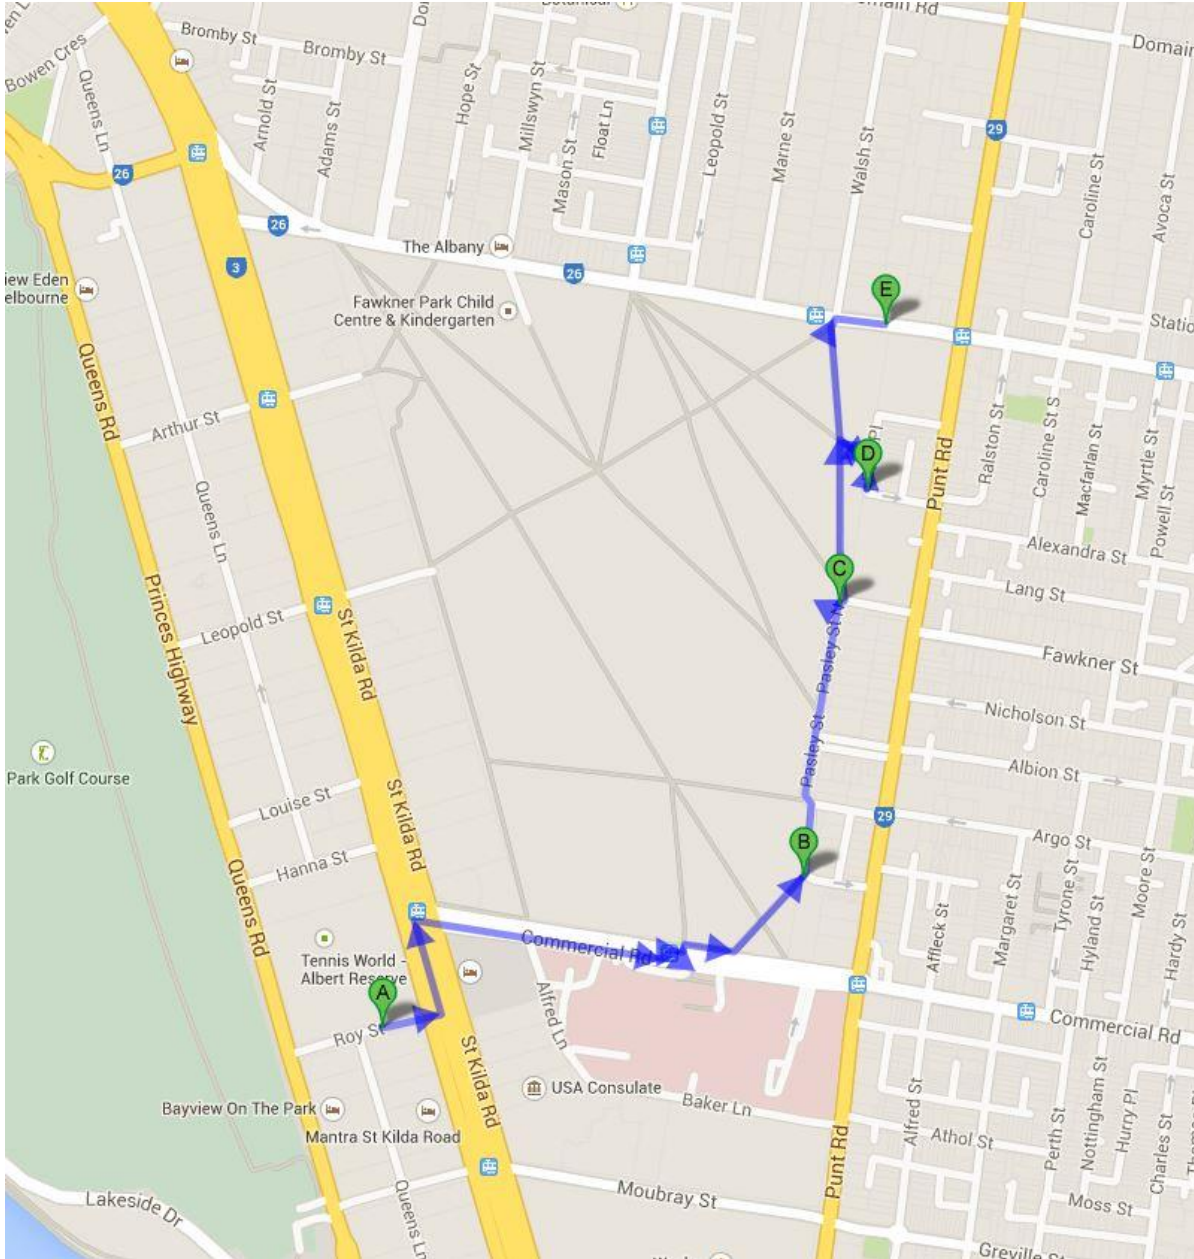

South Yarra Precinct, Monday 23 March

Workshop:
Melbourne
Parkview Hotel
562 St Kilda Rd
7.30 – 9.00am

Optional Guided Walk:
As per map.
9.15 – 10.00am