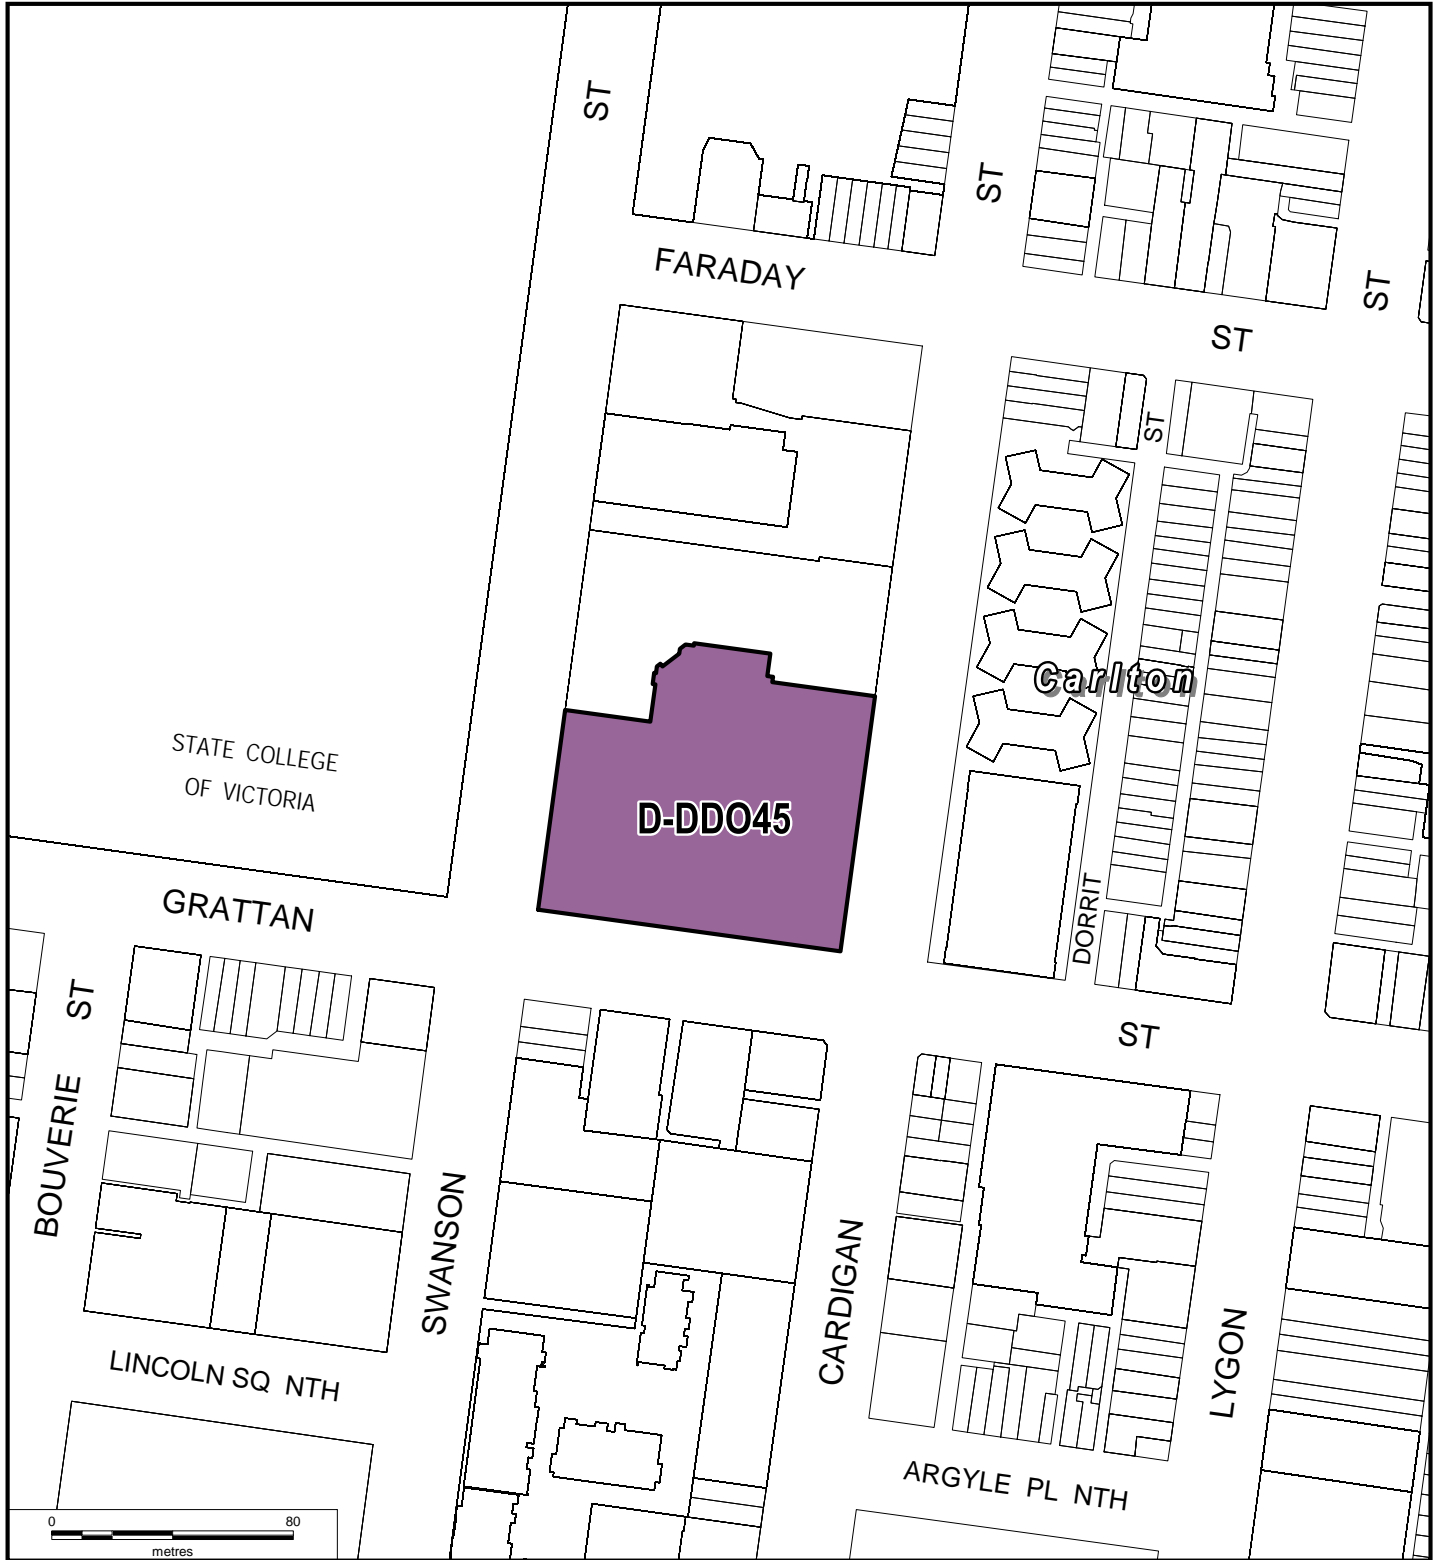

MELBOURNE PLANNING SCHEME LOCAL PROVISION

Part of Planning Scheme Map 5DDOpt3

LEGEND

-  D-DDO45 AREA TO BE DELETED FROM A DESIGN AND DEVELOPMENT OVERLAY (D-DDO45)

AMENDMENT C173