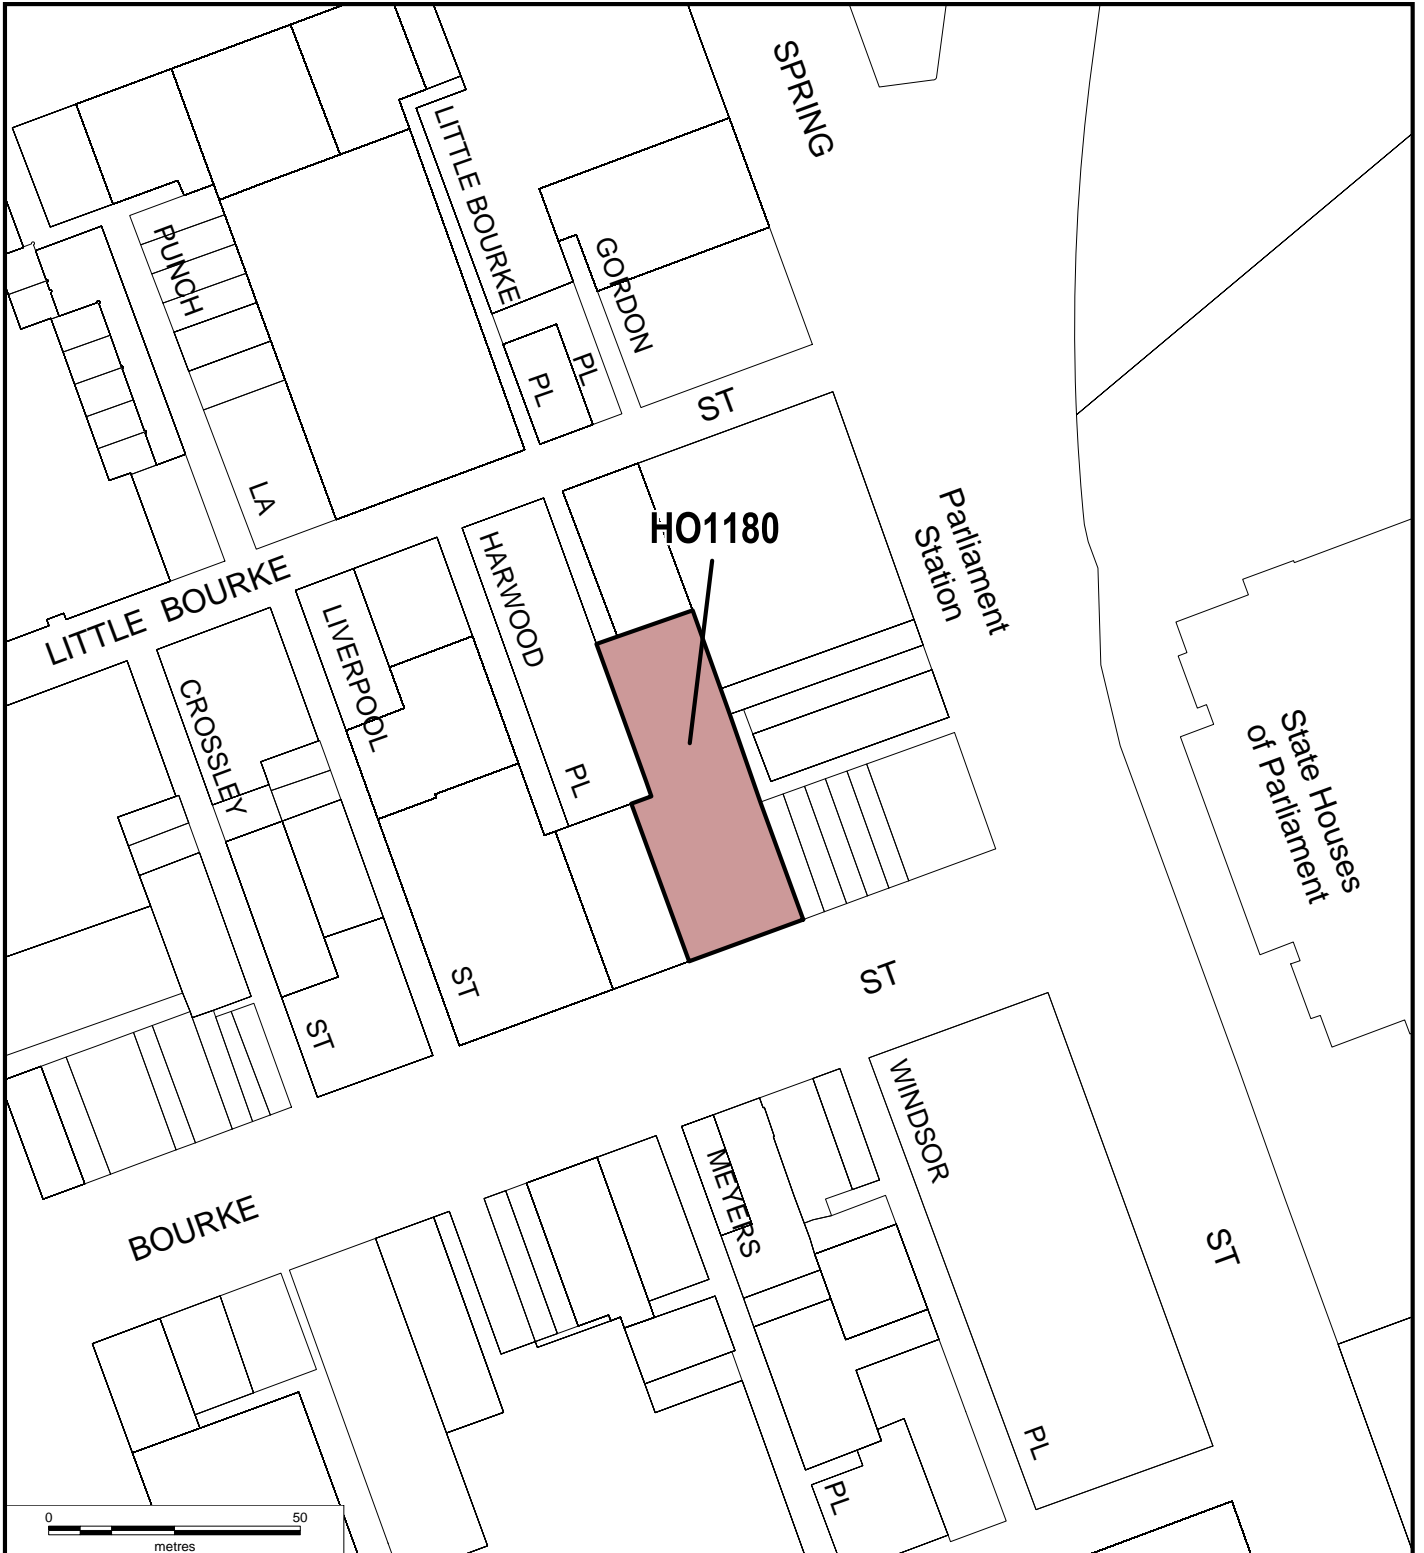

MELBOURNE PLANNING SCHEME

LOCAL PROVISION

Part of Planning Scheme Map 8HO2

LEGEND

HO Heritage Overlay (HO1180)

AMENDMENT C241