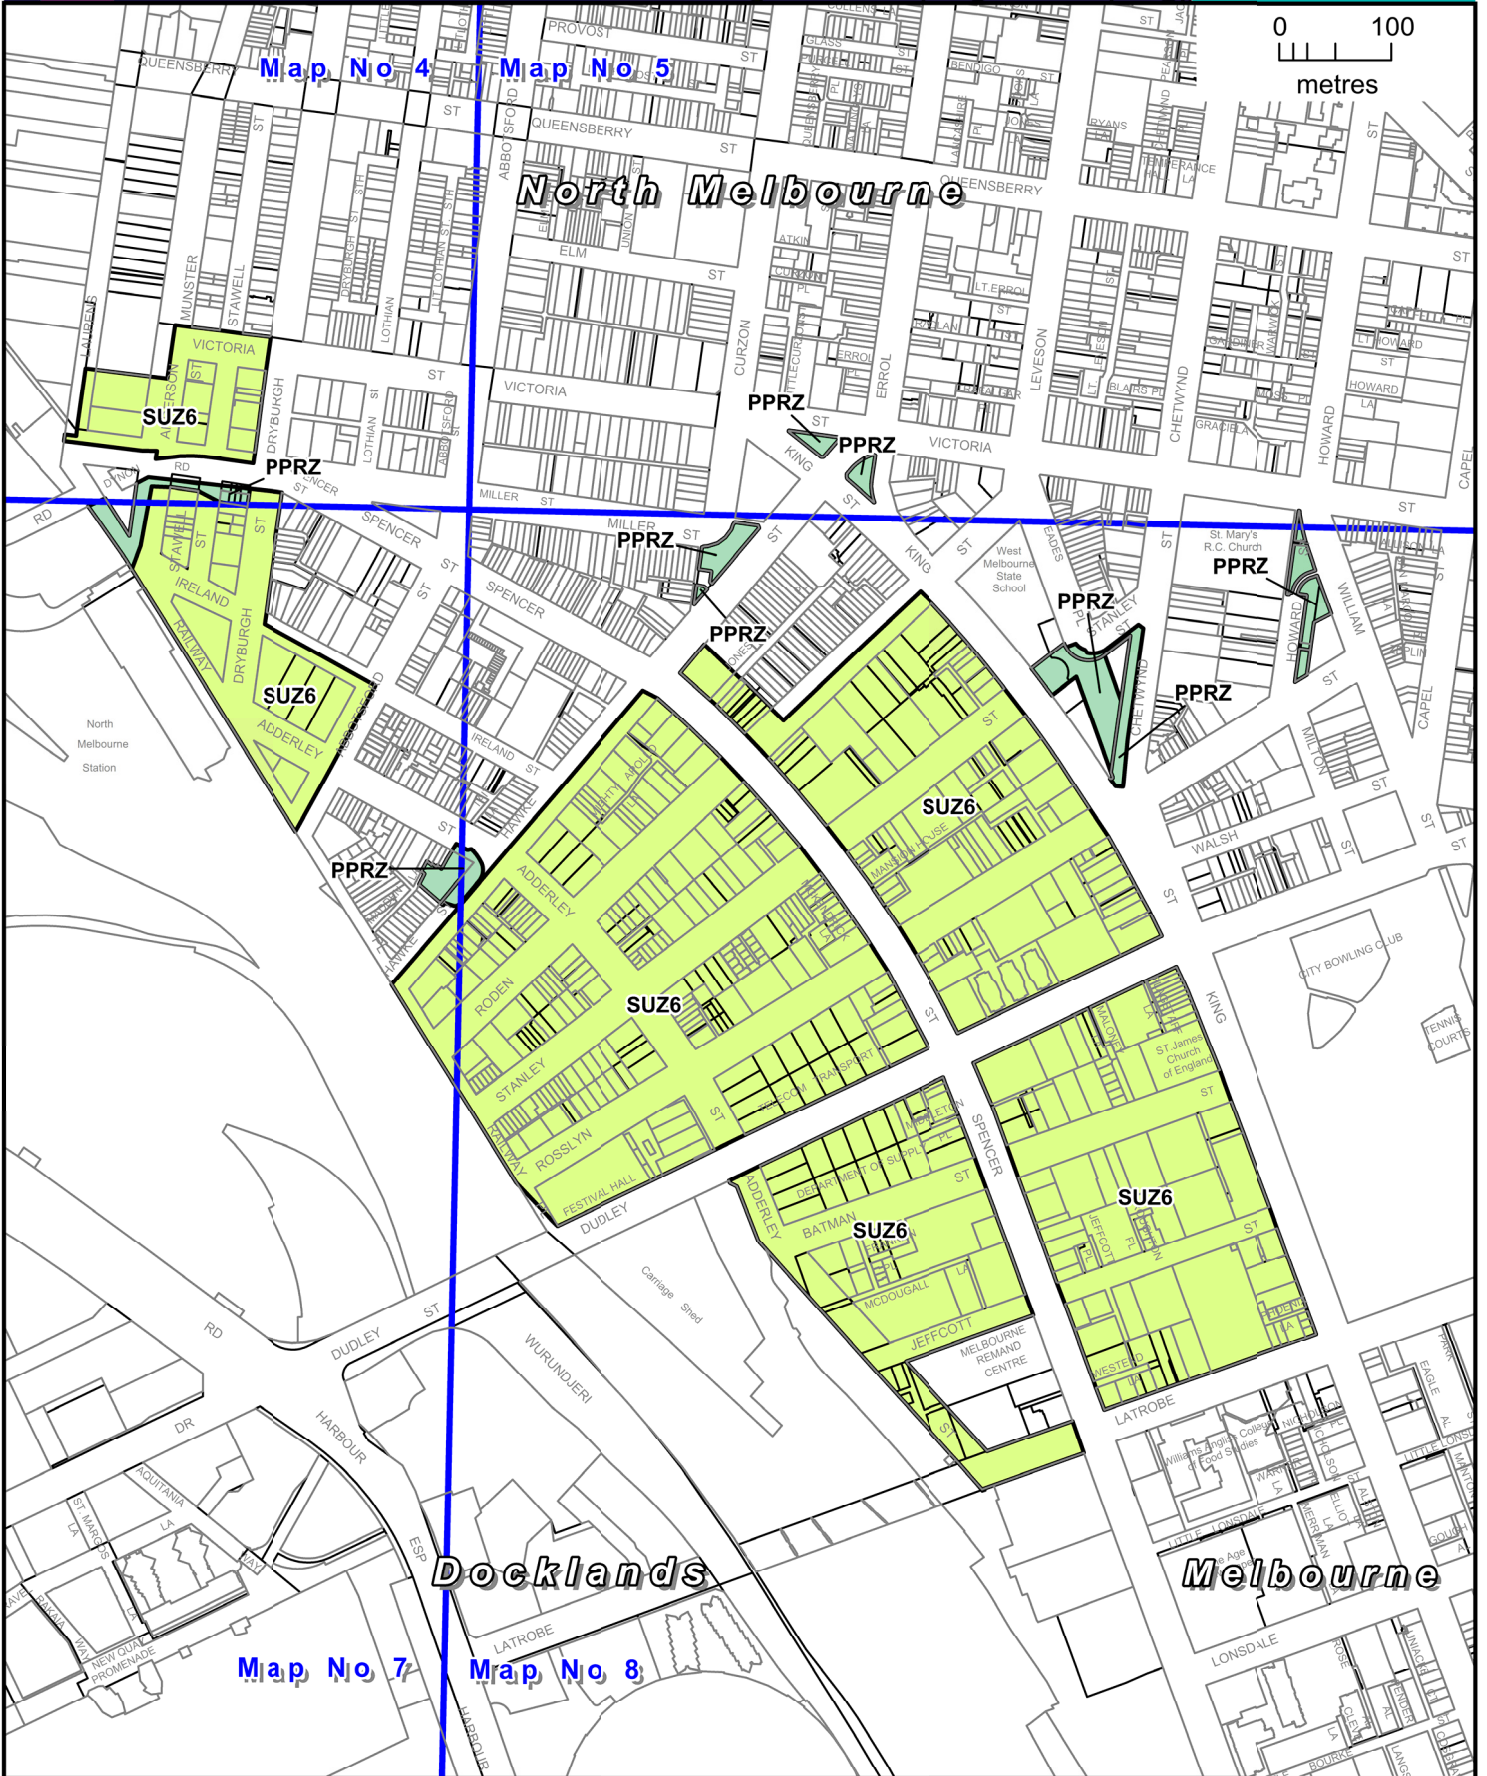

MELBOURNE PLANNING SCHEME

LEGEND

- SUZ6 SPECIAL USE ZONE - SCHEDULE 6
- PPRZ PUBLIC PARK AND RECREATION ZONE

Part of Planning Scheme Map 4, 5, 7 & 8

AMENDMENT C309