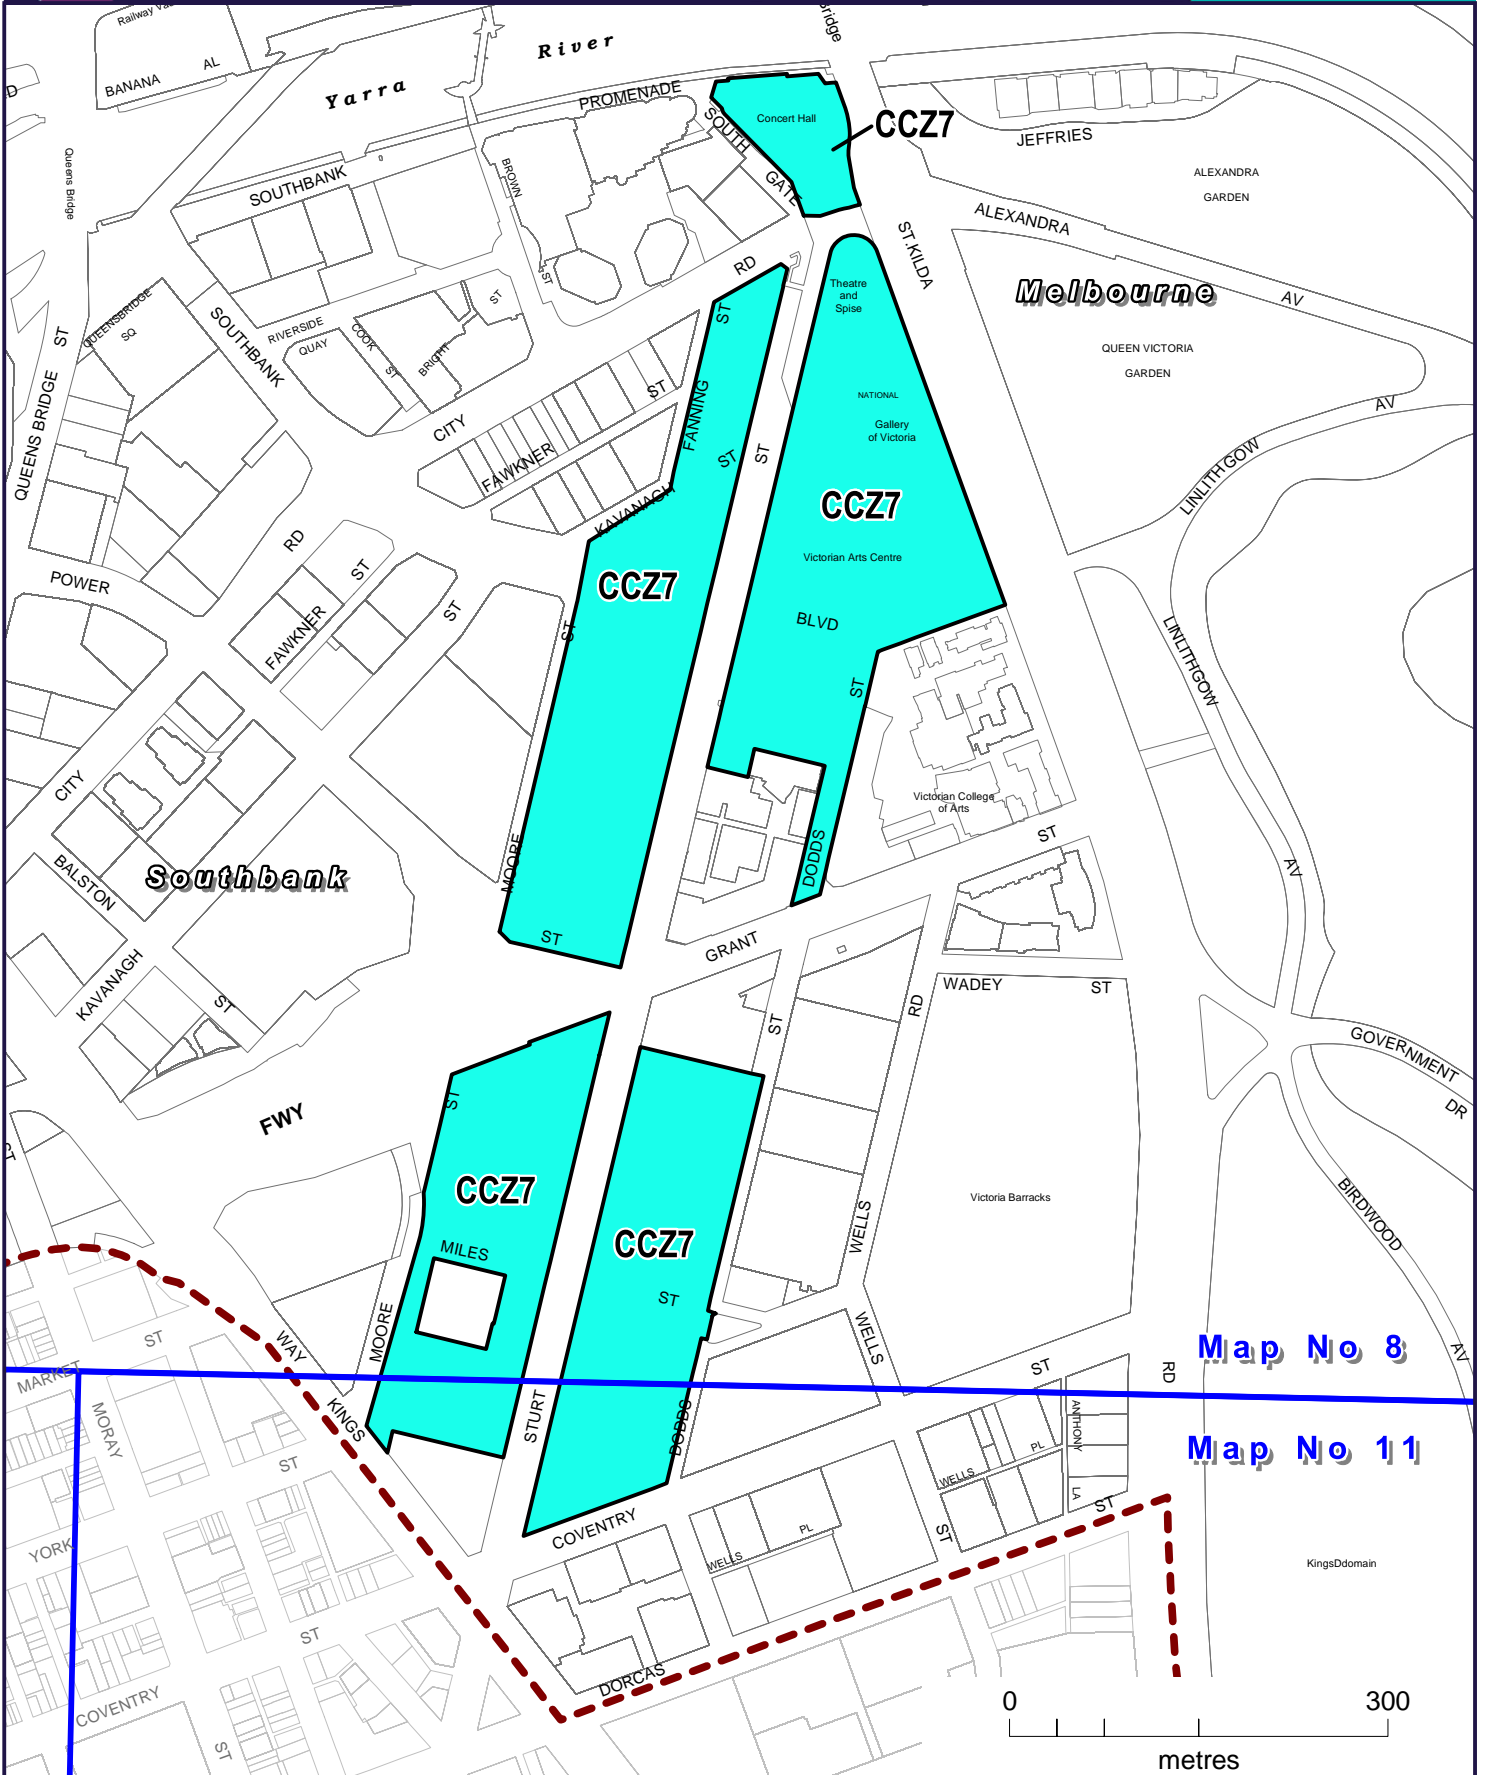

MELBOURNE PLANNING SCHEME

LEGEND

CCZ7 Capital City Zone - Schedule 7

Part of Planning Scheme Maps 8 & 11

AMENDMENT C323